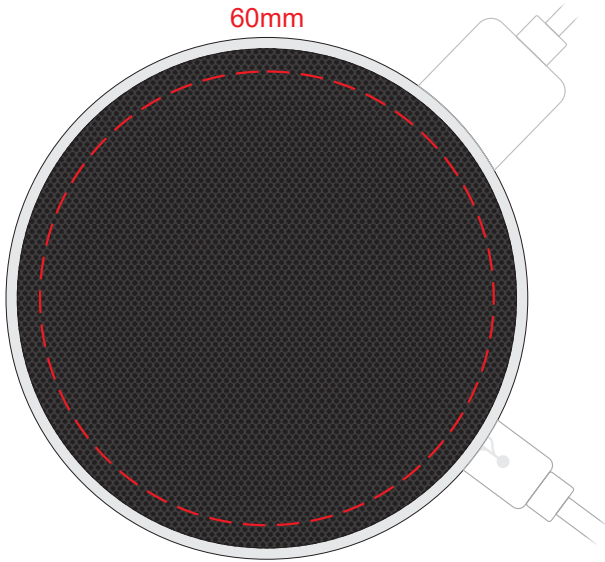

100% of Actual Size
Pad Print

100% of Actual Size
Pad Print

100% of Actual Size
Pad Print

SIDE 2

100% of Actual Size
Pad Print

SIDE 2

100% of Actual Size
Laser Engraving

100% of Actual Size
Laser Engraving

 Engraves to an oxidised white

100% of Actual Size
Laser Engraving

SIDE 2

100% of Actual Size
Laser Engraving

SIDE 2

 Engraves to an oxidised white

100% of Actual Size
Direct Digital - Gunmetal Speaker
60mm

Please be aware the artwork will be significantly affected by the holes in the speaker cover.

100% of Actual Size
Direct Digital - Silver Speaker
60mm

Please be aware the artwork will be significantly affected by the holes in the speaker cover.