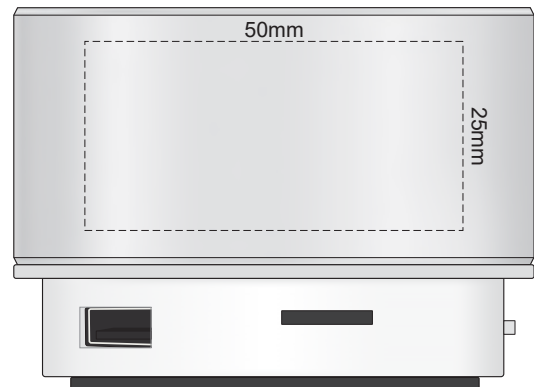

100% of Actual Size
Pad Print

100% of Actual Size
Pad Print

100% of Actual Size
Pad Print

SIDE 2

100% of Actual Size
Pad Print

SIDE 2

100% of Actual Size
Laser Engraving

100% of Actual Size
Laser Engraving

 Engraves to an oxidised white

100% of Actual Size
Laser Engraving

SIDE 2

100% of Actual Size
Laser Engraving

SIDE 2

 Engraves to an oxidised white

100% of Actual Size
Direct Digital - Gunmetal Speaker
60mm

Please be aware the artwork will be significantly affected by the holes in the speaker cover.

100% of Actual Size
Direct Digital - Silver Speaker
60mm

Please be aware the artwork will be significantly affected by the holes in the speaker cover.