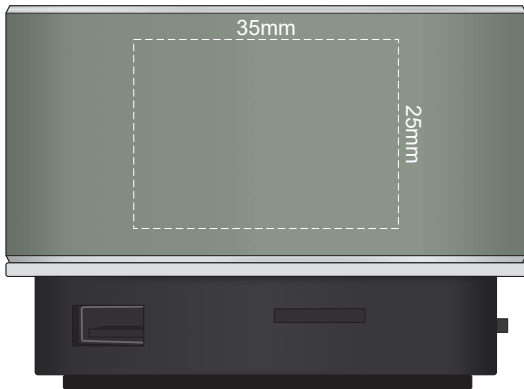

100% of Actual Size
Pad Print

100% of Actual Size
Pad Print

100% of Actual Size
Pad Print

SIDE 2

100% of Actual Size
Pad Print

SIDE 2

100% of Actual Size
Laser Engraving

100% of Actual Size
Laser Engraving

 Engraves to an oxidised white

100% of Actual Size
Laser Engraving

SIDE 2

100% of Actual Size
Laser Engraving

SIDE 2

 Engraves to an oxidised white

100% of Actual Size
Direct Digital - Gunmetal Speaker
60mm

Please be aware the artwork will be significantly affected by the holes in the speaker cover.

100% of Actual Size
Direct Digital - Silver Speaker
60mm

Please be aware the artwork will be significantly affected by the holes in the speaker cover.