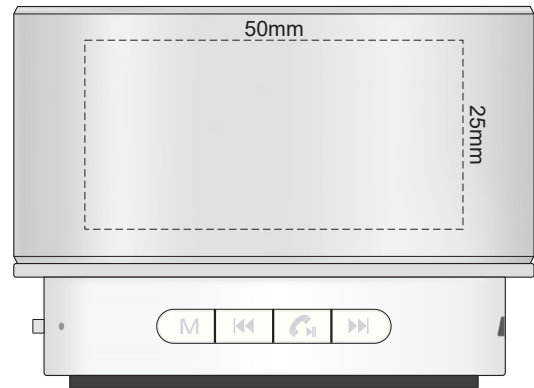

100% of Actual Size
Pad Print

100% of Actual Size
Pad Print

100% of Actual Size
Pad Print

SIDE 2

100% of Actual Size
Pad Print

SIDE 2

100% of Actual Size
Laser Engraving

100% of Actual Size
Laser Engraving

 Engraves to an oxidised white

100% of Actual Size
Laser Engraving

SIDE 2

100% of Actual Size
Laser Engraving

SIDE 2

 Engraves to an oxidised white

100% of Actual Size
Direct Digital - Gunmetal Speaker
60mm

Please be aware the artwork will be significantly affected by the holes in the speaker cover.

100% of Actual Size
Direct Digital - Silver Speaker
60mm

Please be aware the artwork will be significantly affected by the holes in the speaker cover.