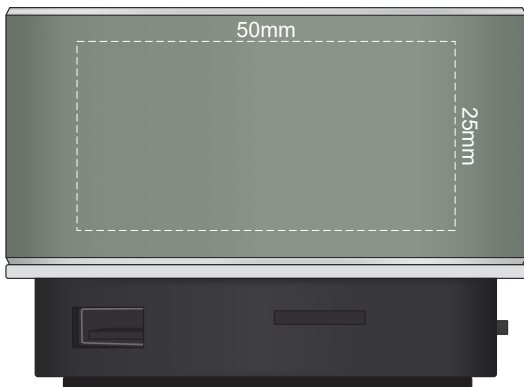

100% of Actual Size
Pad Print

100% of Actual Size
Pad Print

100% of Actual Size
Pad Print

SIDE 2

100% of Actual Size
Pad Print

SIDE 2

100% of Actual Size
Laser Engraving

100% of Actual Size
Laser Engraving

 Engraves to an oxidised white

100% of Actual Size
Laser Engraving

SIDE 2

100% of Actual Size
Laser Engraving

SIDE 2

 Engraves to an oxidised white

100% of Actual Size
Direct Digital - Gunmetal Speaker
60mm

Please be aware the artwork will be significantly affected by the holes in the speaker cover.

100% of Actual Size
Direct Digital - Silver Speaker
60mm

Please be aware the artwork will be significantly affected by the holes in the speaker cover.

Direct Digital Template
60mm

Direct Digital Template
60mm