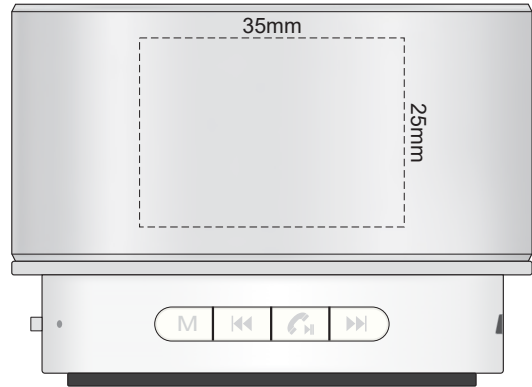

100% of Actual Size
Pad Print

100% of Actual Size
Pad Print

100% of Actual Size
Pad Print

SIDE 2

100% of Actual Size
Pad Print

SIDE 2

100% of Actual Size
Laser Engraving

100% of Actual Size
Laser Engraving

 Engraves to an oxidised white

100% of Actual Size
Laser Engraving

SIDE 2

100% of Actual Size
Laser Engraving

SIDE 2

 Engraves to an oxidised white

100% of Actual Size
Direct Digital - Gunmetal Speaker
60mm

Please be aware the artwork will be significantly affected by the holes in the speaker cover.

100% of Actual Size
Direct Digital - Silver Speaker
60mm

Please be aware the artwork will be significantly affected by the holes in the speaker cover.