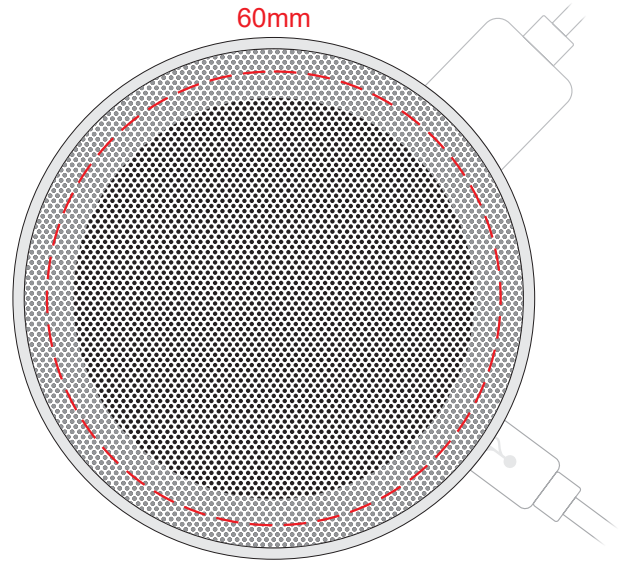

100% of Actual Size
Pad Print

100% of Actual Size
Pad Print

100% of Actual Size
Pad Print

SIDE 2

100% of Actual Size
Pad Print

SIDE 2

100% of Actual Size
Laser Engraving

100% of Actual Size
Laser Engraving

 Engraves to an oxidised white

100% of Actual Size
Laser Engraving

SIDE 2

100% of Actual Size
Laser Engraving

SIDE 2

 Engraves to an oxidised white

100% of Actual Size
Direct Digital - Gunmetal Speaker
60mm

Please be aware the artwork will be significantly affected by the holes in the speaker cover.

100% of Actual Size
Direct Digital - Silver Speaker
60mm

Please be aware the artwork will be significantly affected by the holes in the speaker cover.

Direct Digital Template
60mm

Direct Digital Template
60mm