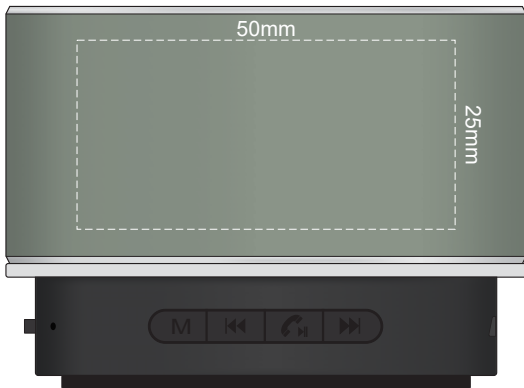

100% of Actual Size
Pad Print

100% of Actual Size
Pad Print

100% of Actual Size
Pad Print

SIDE 2

100% of Actual Size
Pad Print

SIDE 2

100% of Actual Size
Laser Engraving

100% of Actual Size
Laser Engraving

 Engraves to an oxidised white

100% of Actual Size
Laser Engraving

SIDE 2

100% of Actual Size
Laser Engraving

SIDE 2

 Engraves to an oxidised white

100% of Actual Size
Direct Digital - Gunmetal Speaker
60mm

Please be aware the artwork will be significantly affected by the holes in the speaker cover.

100% of Actual Size
Direct Digital - Silver Speaker
60mm

Please be aware the artwork will be significantly affected by the holes in the speaker cover.