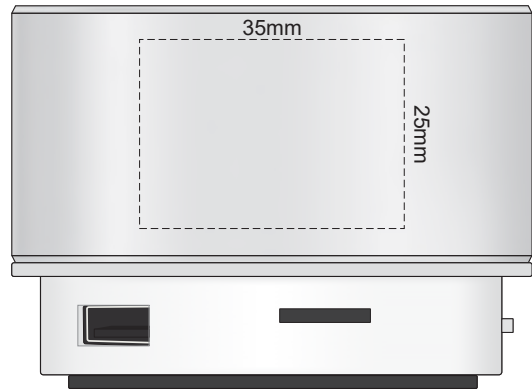

100% of Actual Size
Pad Print

100% of Actual Size
Pad Print

100% of Actual Size
Pad Print

SIDE 2

100% of Actual Size
Pad Print

SIDE 2

100% of Actual Size
Laser Engraving

100% of Actual Size
Laser Engraving

 Engraves to an oxidised white

100% of Actual Size
Laser Engraving

SIDE 2

100% of Actual Size
Laser Engraving

SIDE 2

 Engraves to an oxidised white

100% of Actual Size
Direct Digital - Gunmetal Speaker
60mm

Please be aware the artwork will be significantly affected by the holes in the speaker cover.

100% of Actual Size
Direct Digital - Silver Speaker
60mm

Please be aware the artwork will be significantly affected by the holes in the speaker cover.