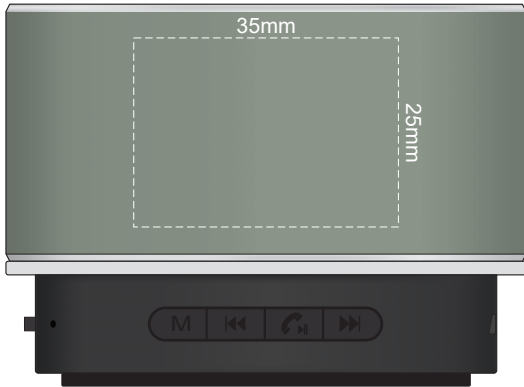

100% of Actual Size
Pad Print

100% of Actual Size
Pad Print

100% of Actual Size
Pad Print

SIDE 2

100% of Actual Size
Pad Print

SIDE 2

100% of Actual Size
Laser Engraving

100% of Actual Size
Laser Engraving

 Engraves to an oxidised white

100% of Actual Size
Laser Engraving

SIDE 2

100% of Actual Size
Laser Engraving

SIDE 2

 Engraves to an oxidised white

100% of Actual Size
Direct Digital - Gunmetal Speaker
60mm

Please be aware the artwork will be significantly affected by the holes in the speaker cover.

100% of Actual Size
Direct Digital - Silver Speaker
60mm

Please be aware the artwork will be significantly affected by the holes in the speaker cover.