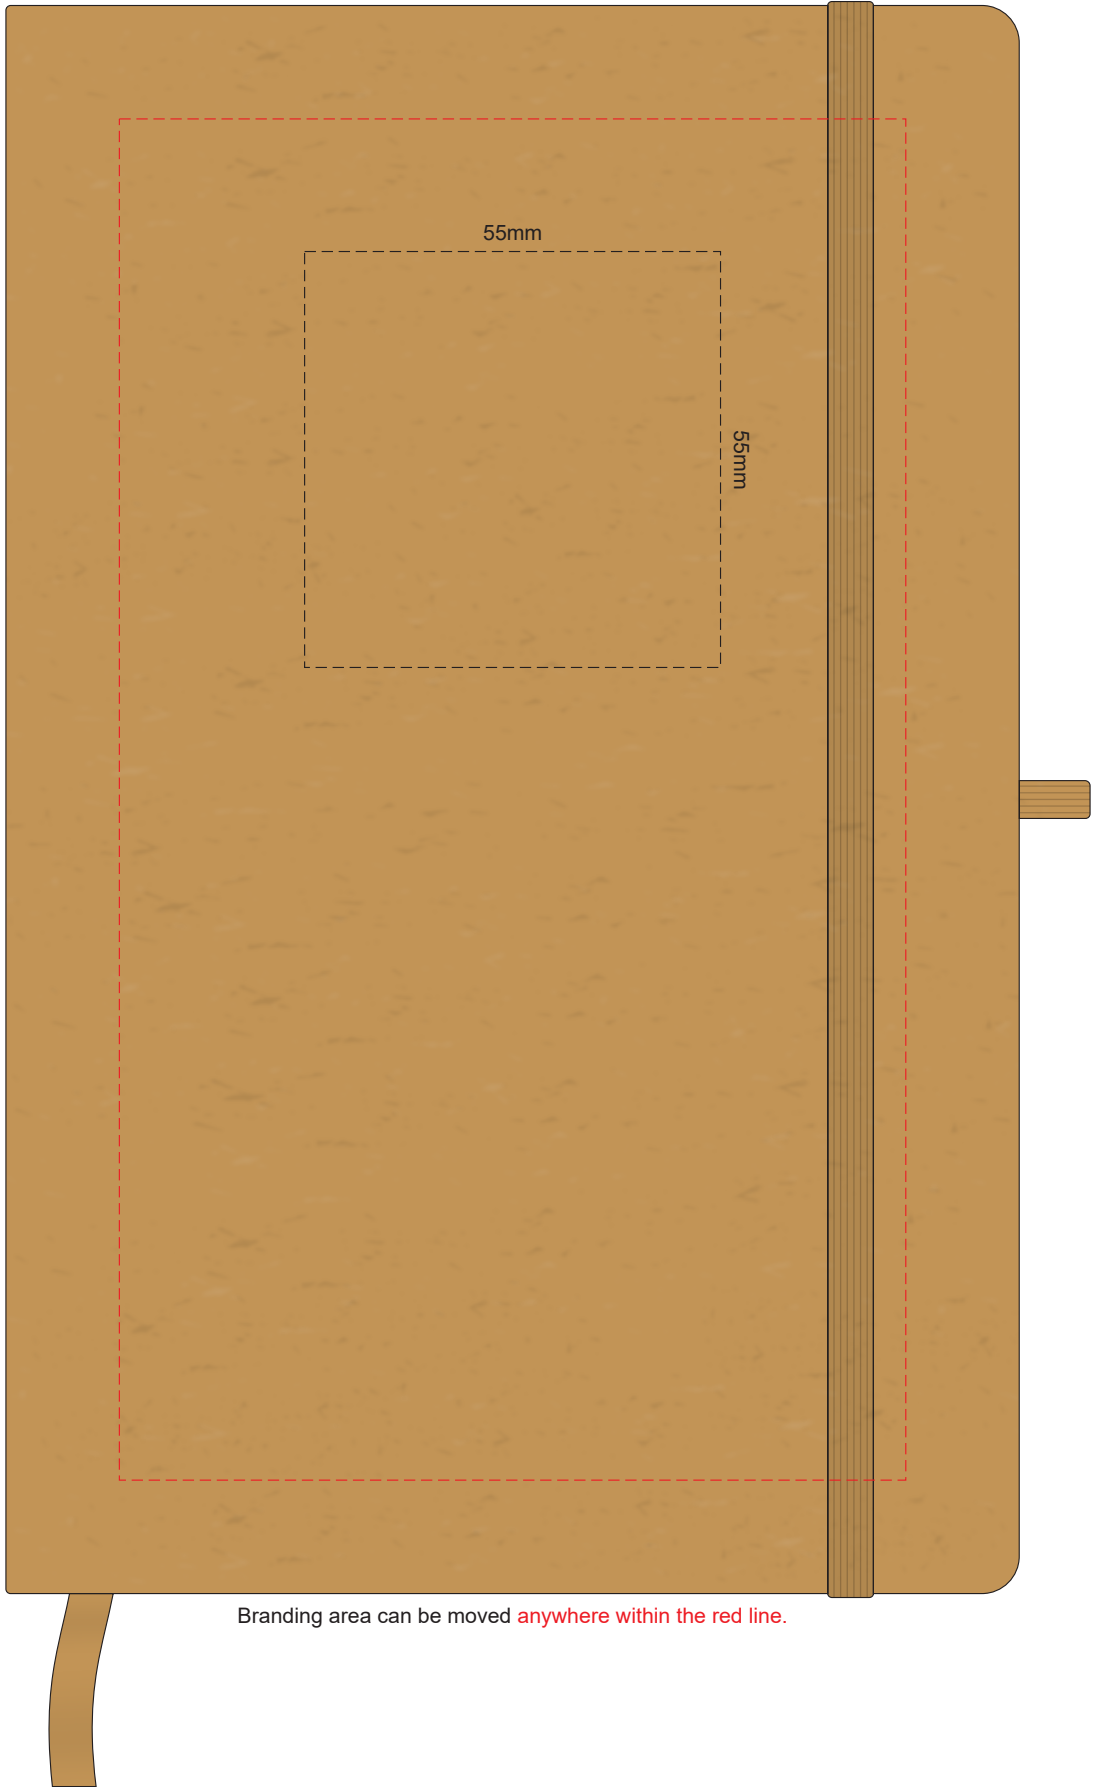

100% of Actual Size  
Pad Print

Branding area can be moved **anywhere within the red line.**

100% of Actual Size  
Pad Print

Branding area can be moved anywhere within the red line.

100% of Actual Size  
Screen Print (one colour)