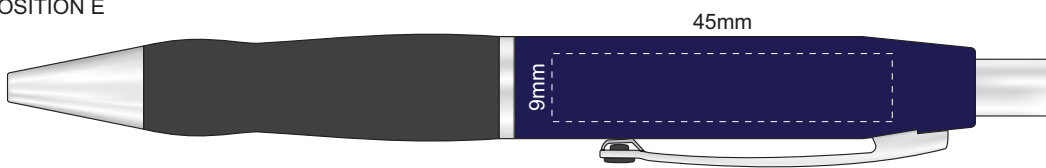

100% of Actual Size
Screen Print

POSITION A

100% of Actual Size
Pad Print
Engraving

POSITION D

POSITION E

Engraves to Brass Colour