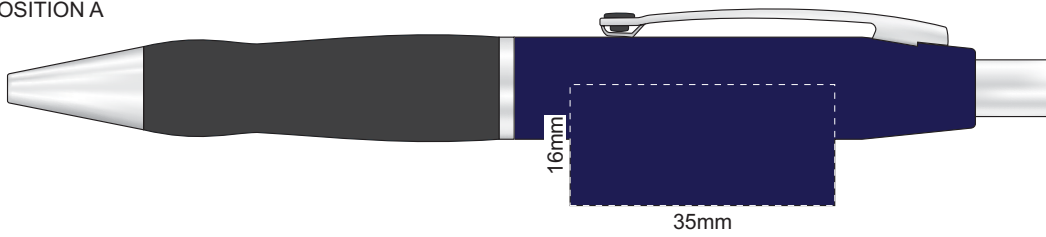

100% of Actual Size
Screen Print

POSITION A

100% of Actual Size
Pad Print
Engraving

POSITION D

POSITION E

Engraves to Brass Colour