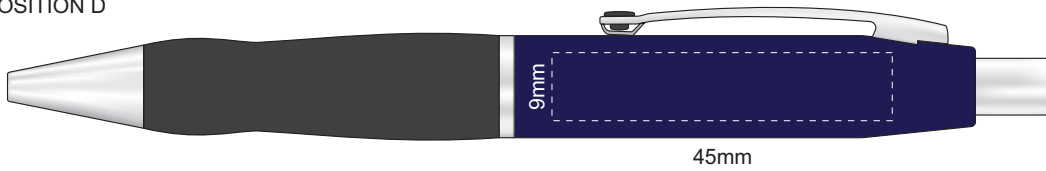

100% of Actual Size
Screen Print

POSITION A

100% of Actual Size
Pad Print
Engraving

POSITION D

POSITION E

Engraves to Brass Colour