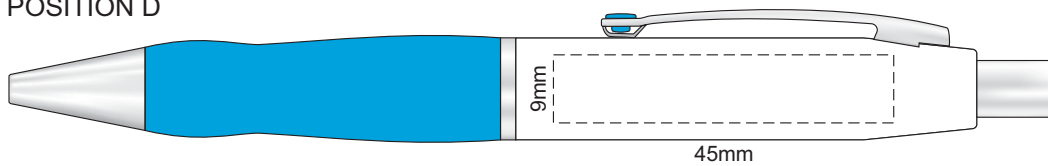

100% of Actual Size  
Screen Print

POSITION A

100% of Actual Size  
Pad Print

POSITION D

POSITION E

100% of Actual Size  
Laser Engraving

POSITION D

POSITION E

Engraves to Brass Colour