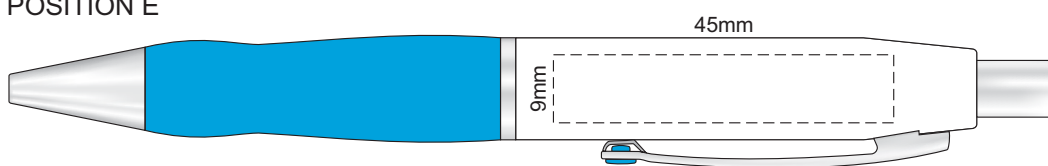

100% of Actual Size  
Screen Print

POSITION A

100% of Actual Size  
Pad Print

POSITION D

POSITION E

100% of Actual Size  
Laser Engraving

POSITION D

POSITION E

Engraves to Brass Colour