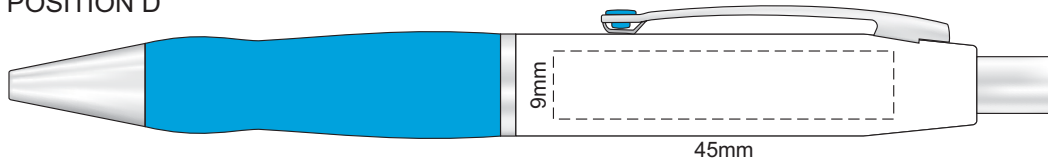

100% of Actual Size  
Screen Print

POSITION A

100% of Actual Size  
Pad Print

POSITION D

POSITION E

100% of Actual Size  
Laser Engraving

POSITION D

POSITION E

Engraves to Brass Colour