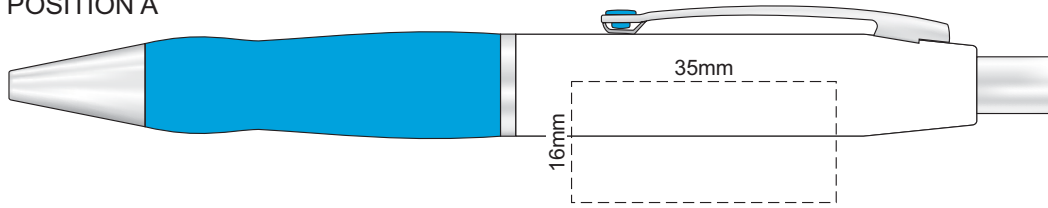

100% of Actual Size  
Screen Print

POSITION A

100% of Actual Size  
Pad Print

POSITION D

POSITION E

100% of Actual Size  
Laser Engraving

POSITION D

POSITION E

Engraves to Brass Colour