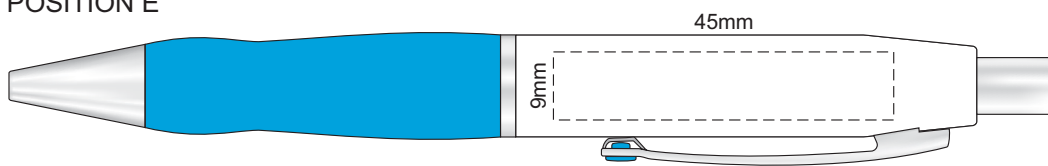

100% of Actual Size  
Screen Print

POSITION A

100% of Actual Size  
Pad Print

POSITION D

POSITION E

100% of Actual Size  
Laser Engraving

POSITION D

POSITION E

Engraves to Brass Colour