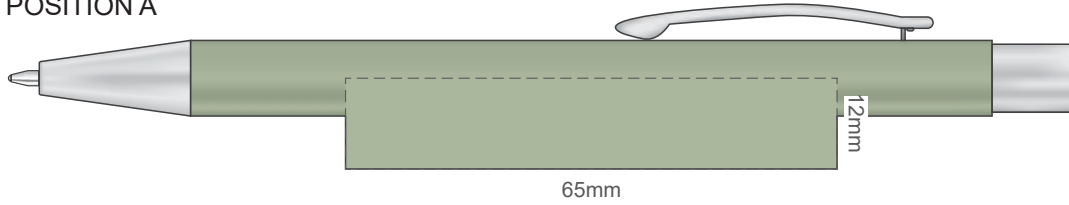

Ecru
Graphite
Pale Yellow
Mustard
Rust
Peach
Pink
Burgundy
Sage
Olive
Forest Green
Pale Blue
Slate Blue
Petrol Blue
Navy
Mauve
Black

100% of Actual Size
Screen Print

POSITION A

100% of Actual Size
Pad Print

POSITION D

POSITION E

100% of Actual Size
Laser Engraving

POSITION D

POSITION E

Engraves to an Oxidised White Finish