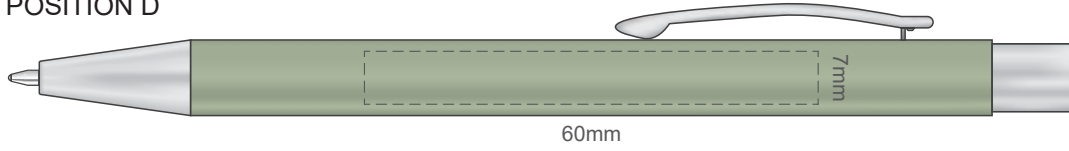

Ecru
Graphite
Pale Yellow
Mustard
Rust
Peach
Pink
Burgundy
Sage
Olive
Forest Green
Pale Blue
Slate Blue
Petrol Blue
Navy
Mauve
Black

100% of Actual Size
Screen Print

POSITION A

100% of Actual Size
Pad Print

POSITION D

POSITION E

100% of Actual Size
Laser Engraving

POSITION D

POSITION E

Engraves to an Oxidised White Finish