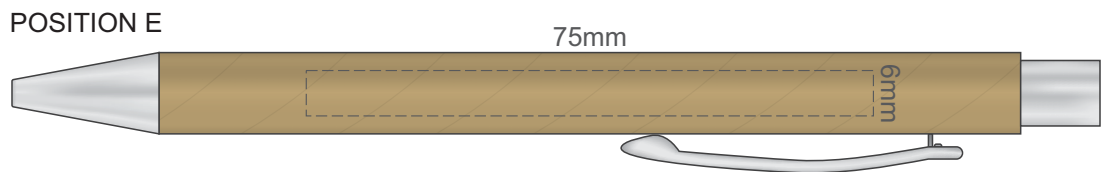

100% of Actual Size
Screen Print (One Colour Only)

Please be aware the artwork will be affected by the seams of the pen.

100% of Actual Size
Pad Print

Please be aware the artwork will be affected by the seams of the pen.

100% of Actual Size
Direct Digital

Please be aware the artwork will be affected by the seams of the pen.

100% of Actual Size
Pad Print (one side only)

100% of Actual Size
Digital Print
(one side only)

Digital Print is only available for natural option
Artwork will be printed directly onto the product via CMYK printing (no white),
colours will not be vibrant due to white ink not being available for this process.