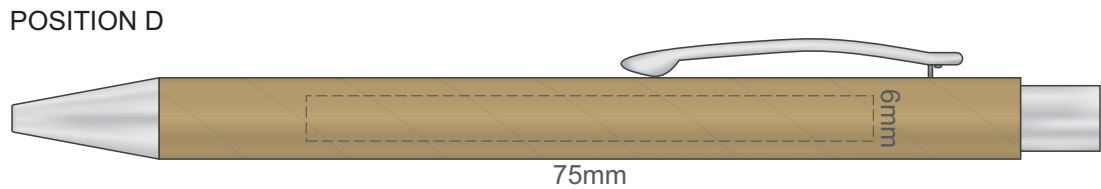

100% of Actual Size
Screen Print (One Colour Only)

Please be aware the artwork will be affected by the seams of the pen.

100% of Actual Size
Pad Print

Please be aware the artwork will be affected by the seams of the pen.

100% of Actual Size
Direct Digital

Please be aware the artwork will be affected by the seams of the pen.

100% of Actual Size
Pad Print (one side only)

100% of Actual Size
Digital Print
(one side only)

Digital Print is only available for natural option
Artwork will be printed directly onto the product via CMYK printing (no white),
colours will not be vibrant due to white ink not being available for this process.