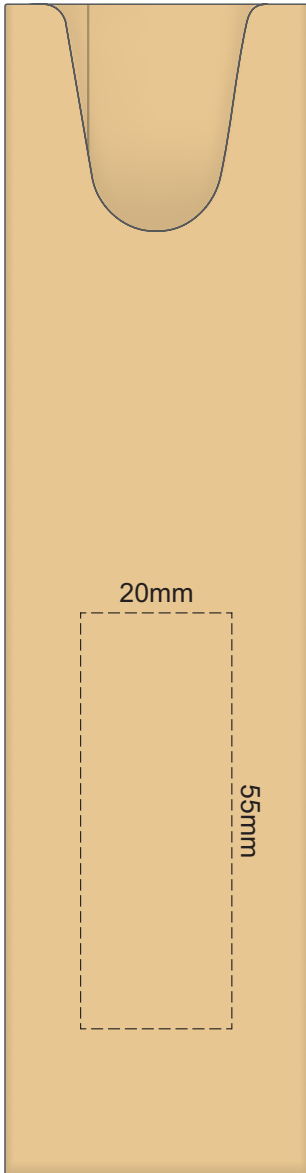

100% of Actual Size
Screen Print (One Colour Only)

Please be aware the artwork will be affected by the seams of the pen.

100% of Actual Size
Pad Print

Please be aware the artwork will be affected by the seams of the pen.

100% of Actual Size
Direct Digital

Please be aware the artwork will be affected by the seams of the pen.

100% of Actual Size
Pad Print (one side only)

100% of Actual Size
Digital Print
(one side only)

Digital Print is only available for natural option
Artwork will be printed directly onto the product via CMYK printing (no white),
colours will not be vibrant due to white ink not being available for this process.