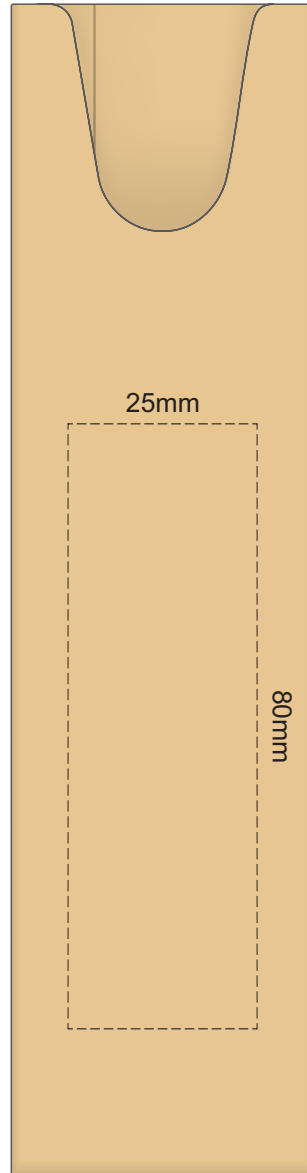

100% of Actual Size
Screen Print (One Colour Only)

Please be aware the artwork will be affected by the seams of the pen.

100% of Actual Size
Pad Print

Please be aware the artwork will be affected by the seams of the pen.

100% of Actual Size
Direct Digital

Please be aware the artwork will be affected by the seams of the pen.

100% of Actual Size
Pad Print (one side only)

100% of Actual Size
Digital Print
(one side only)

Digital Print is only available for natural option
Artwork will be printed directly onto the product via CMYK printing (no white),
colours will not be vibrant due to white ink not being available for this process.