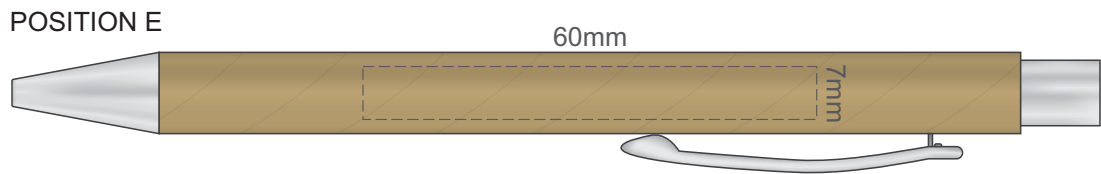

100% of Actual Size
Screen Print (One Colour Only)

Please be aware the artwork will be affected by the seams of the pen.

100% of Actual Size
Pad Print

Please be aware the artwork will be affected by the seams of the pen.

100% of Actual Size
Direct Digital

Please be aware the artwork will be affected by the seams of the pen.

100% of Actual Size
Pad Print (one side only)

100% of Actual Size
Digital Print
(one side only)

Digital Print is only available for natural option
Artwork will be printed directly onto the product via CMYK printing (no white),
colours will not be vibrant due to white ink not being available for this process.