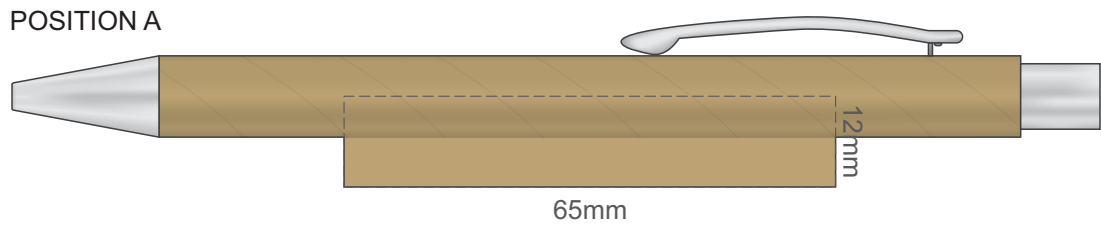

100% of Actual Size
Screen Print (One Colour Only)

Please be aware the artwork will be affected by the seams of the pen.

100% of Actual Size
Pad Print

Please be aware the artwork will be affected by the seams of the pen.

100% of Actual Size
Direct Digital

Please be aware the artwork will be affected by the seams of the pen.

100% of Actual Size
Pad Print (one side only)

100% of Actual Size
Digital Print
(one side only)

Digital Print is only available for natural option
Artwork will be printed directly onto the product via CMYK printing (no white),
colours will not be vibrant due to white ink not being available for this process.