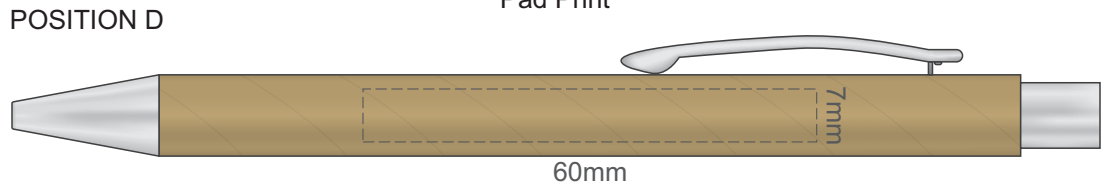

100% of Actual Size
Screen Print (One Colour Only)

Please be aware the artwork will be affected by the seams of the pen.

100% of Actual Size
Pad Print

Please be aware the artwork will be affected by the seams of the pen.

100% of Actual Size
Direct Digital

Please be aware the artwork will be affected by the seams of the pen.

100% of Actual Size
Pad Print (one side only)

100% of Actual Size
Digital Print
(one side only)

Digital Print is only available for natural option
Artwork will be printed directly onto the product via CMYK printing (no white),
colours will not be vibrant due to white ink not being available for this process.