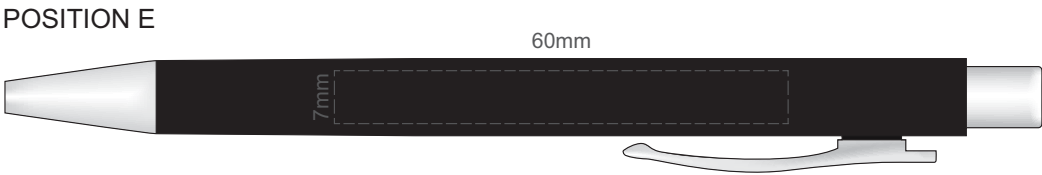

100% of Actual Size
Screen Print

100% of Actual Size
Pad Print

100% of Actual Size
Pad Print (one side only)

100% of Actual Size
Digital Packaging Print
(one side only)

Digital Print is only available for natural option
Artwork will be printed directly onto the product via CMYK printing (no white),
colours will not be vibrant due to white ink not being available for this process.