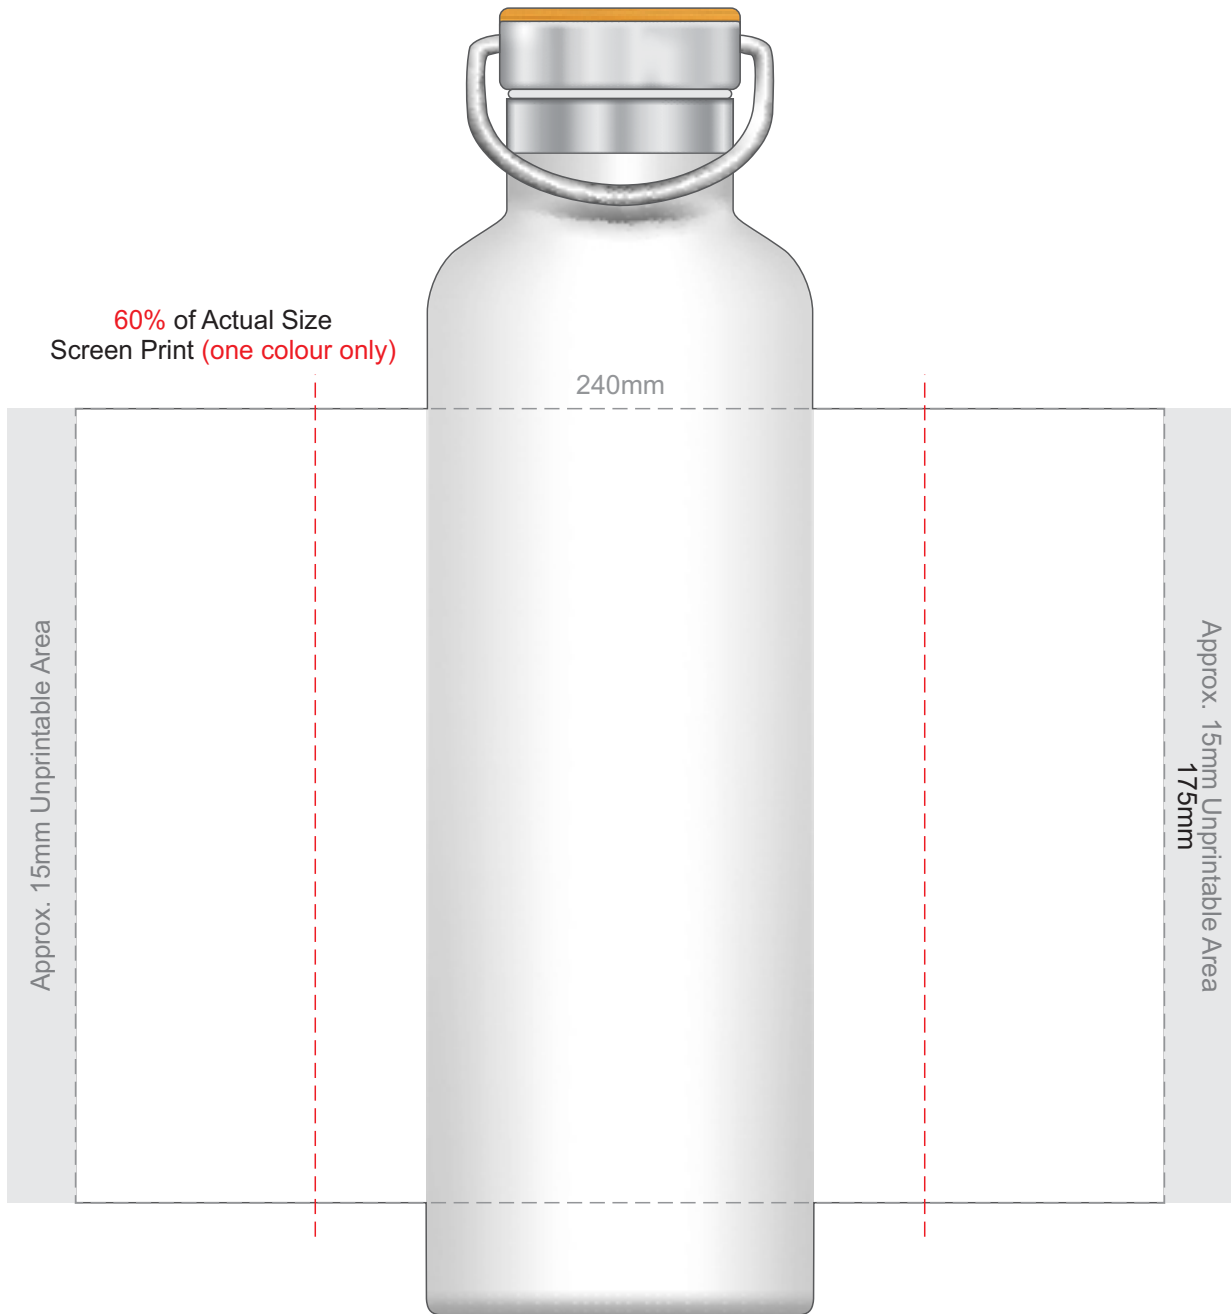

60% of Actual Size
Pad Print

Branding area can be moved anywhere within the red line.

60% of Actual Size
Laser Engraving

Branding area can be moved **anywhere within the red line.**

 Engraves to a
Shiny Steel Finish

60% of Actual Size
Screen Print (one colour only)

240mm

Approx. 15mm Unprintable Area

Approx. 15mm Unprintable Area
175mm

Red Line = Exact opposites of the product
(centre artwork to the red line)

100% of Actual Size
Engraving on Stainless Steel Lid