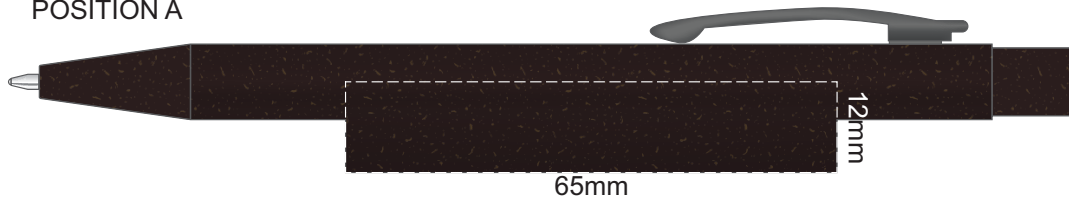

100% of Actual Size
Screen Print

POSITION A

100% of Actual Size
Pad Print

POSITION D

POSITION E

100% of Actual Size
Direct Digital Print

POSITION D

POSITION E

100% of Actual Size
Pad Print (one side only)

100% of Actual Size
Digital Packaging Print
(one side only)

Digital Print is only available for natural option
Artwork will be printed directly onto the product via CMYK printing (no white),
colours will not be vibrant due to white ink not being available for this process.