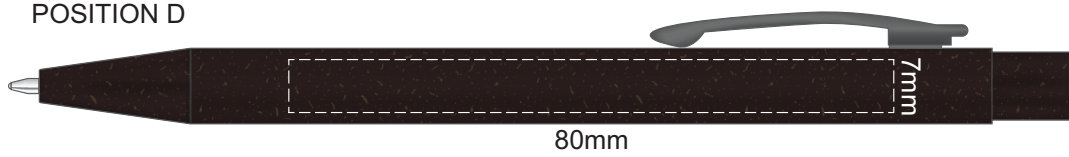

100% of Actual Size
Screen Print

POSITION A

100% of Actual Size
Pad Print

POSITION D

POSITION E

100% of Actual Size
Direct Digital Print

POSITION D

POSITION E

100% of Actual Size
Pad Print (one side only)

100% of Actual Size
Digital Packaging Print
(one side only)

Digital Print is only available for natural option
Artwork will be printed directly onto the product via CMYK printing (no white),
colours will not be vibrant due to white ink not being available for this process.