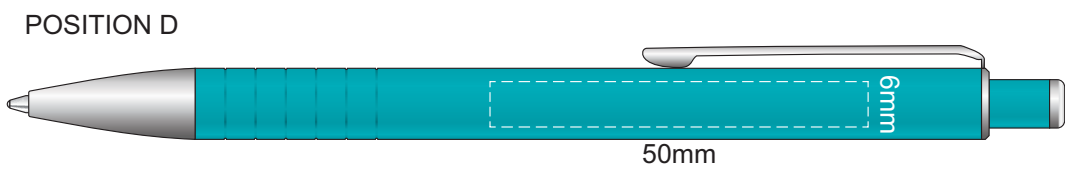

Silver
Gunmetal
Orange
Red
Burgundy
Bright Green
Dark Green
Teal
Light Blue
Royal Blue
Navy
Purple
Black

100% of Actual Size
Screen Print

100% of Actual Size
Pad Print

100% of Actual Size
Laser Engraving

 Laser engraves to an oxidised white