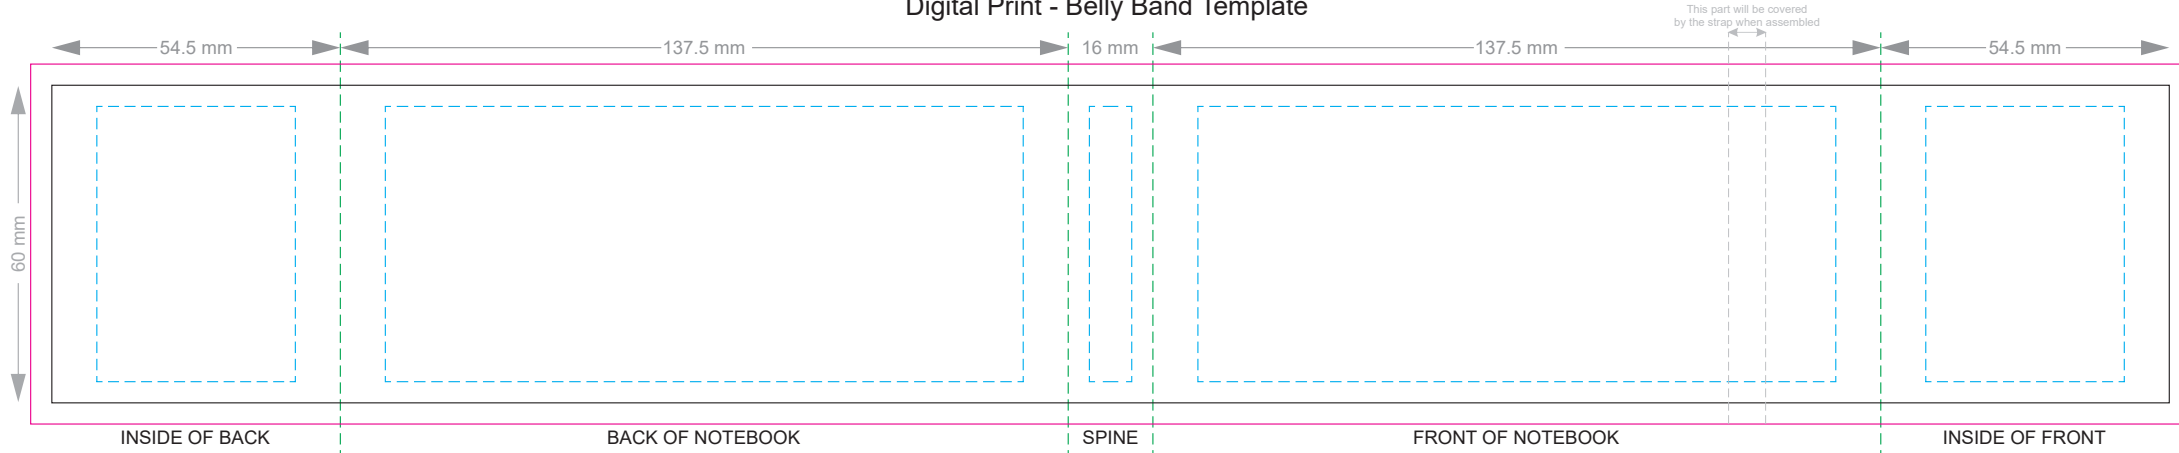

100% of Actual Size  
Colourflex Transfer

**FRONT**

Branding area can be moved **anywhere within the red line.**

100% of Actual Size  
Colourflex Transfer

**BACK**

Branding area can be moved **anywhere** within the red line.

70% of Actual Size  
Digital Print - Belly Band Template

Artwork will be printed directly onto the product via CMYK printing (no white), colours will not be vibrant due to white ink not being available for this process

- Green Line = Fold Lines when assembled on notebook
- Blue Line = The SIGNIFICANT PRINT AREA  
(Keep all critical images & text within this box)
- Black Line = Maximum print area
- Pink Line = Bleed off to here