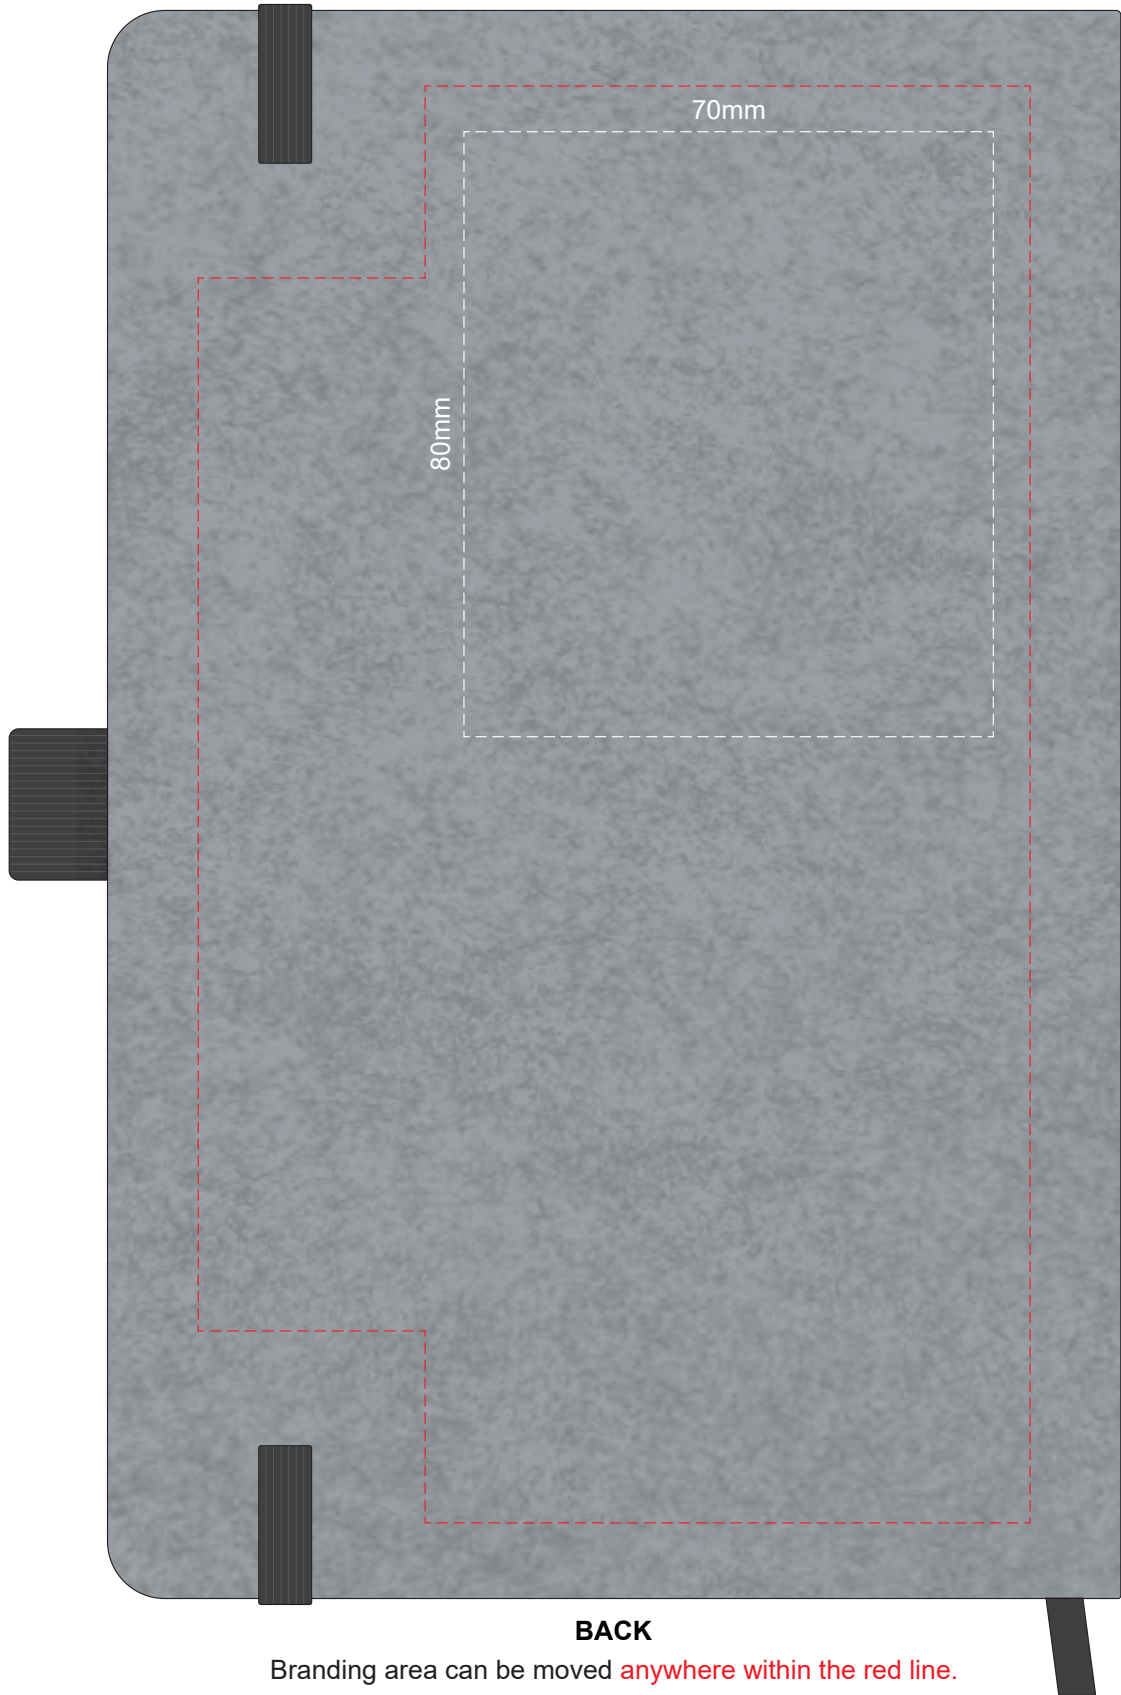

100% of Actual Size  
Colourflex Transfer

**FRONT**

Branding area can be moved **anywhere within the red line.**

100% of Actual Size  
Colourflex Transfer

**BACK**

Branding area can be moved **anywhere** within the red line.

70% of Actual Size  
Digital Print - Belly Band Template

Artwork will be printed directly onto the product via CMYK printing (no white), colours will not be vibrant due to white ink not being available for this process

- Green Line = Fold Lines when assembled on notebook
- Blue Line = The SIGNIFICANT PRINT AREA  
(Keep all critical images & text within this box)
- Black Line = Maximum print area
- Pink Line = Bleed off to here