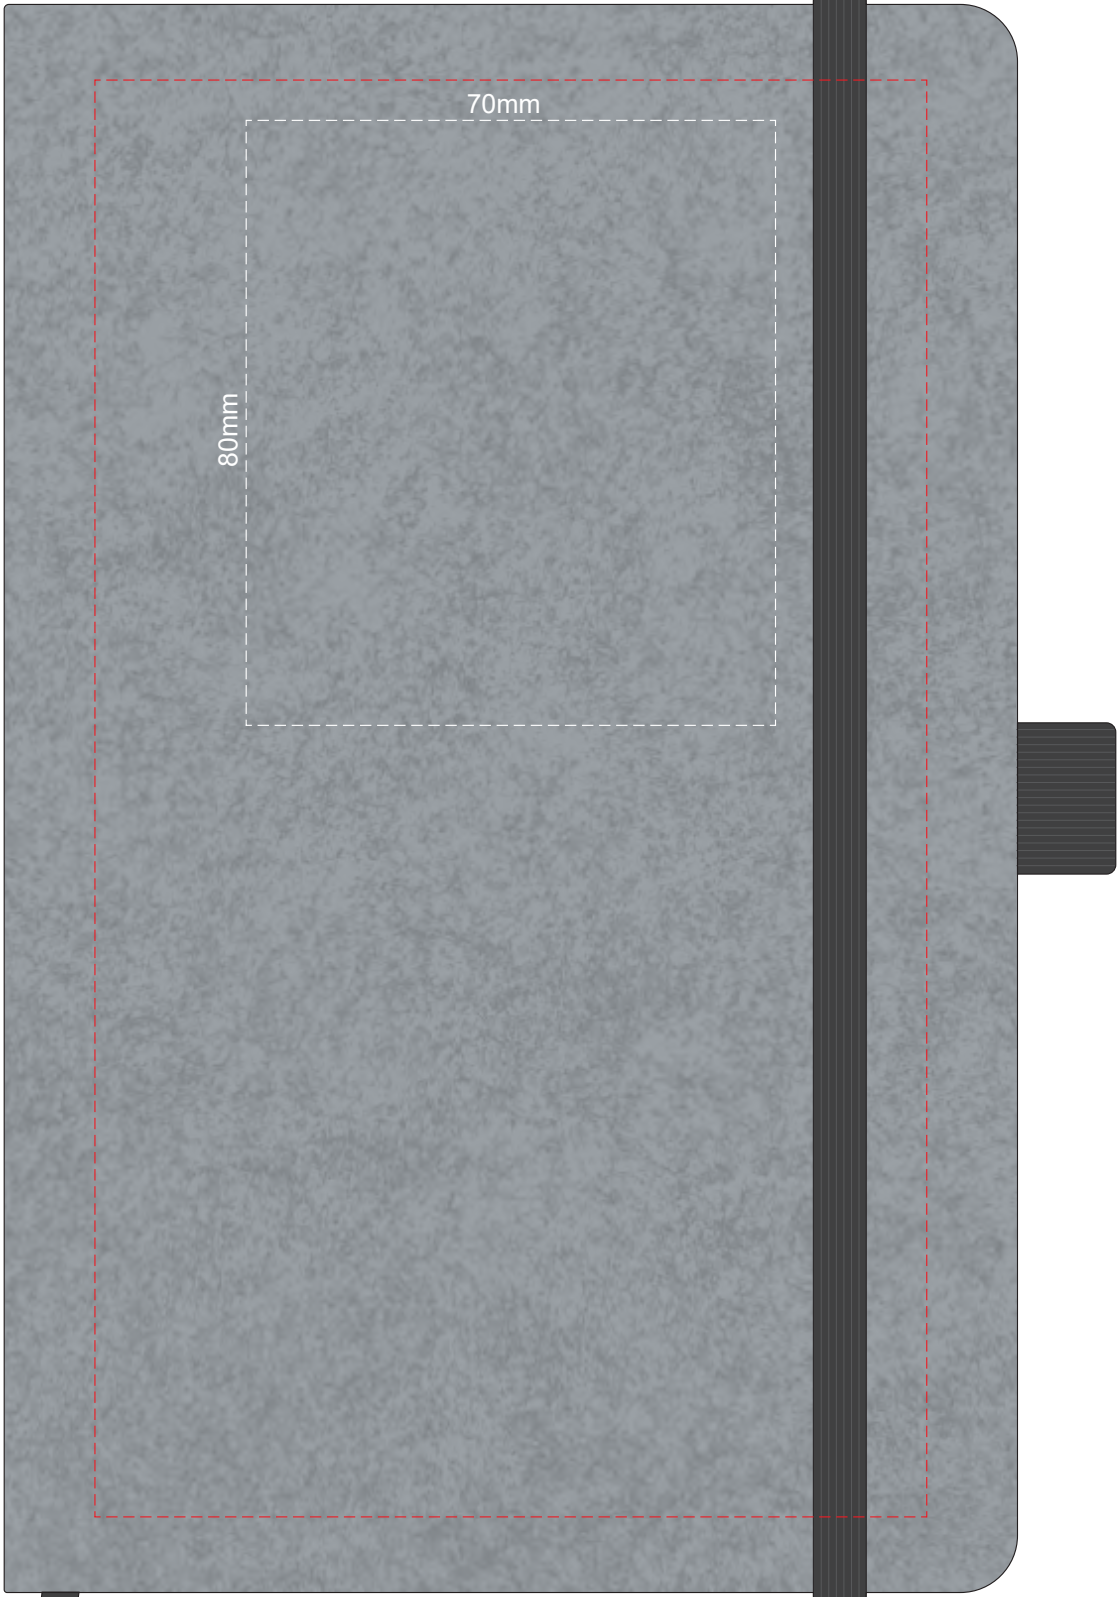

100% of Actual Size  
Colourflex Transfer

**FRONT**

Branding area can be moved **anywhere within the red line.**

100% of Actual Size  
Colourflex Transfer

**BACK**

Branding area can be moved **anywhere** within the red line.

70% of Actual Size  
Digital Print - Belly Band Template

Artwork will be printed directly onto the product via CMYK printing (no white), colours will not be vibrant due to white ink not being available for this process

- Green Line = Fold Lines when assembled on notebook
- Blue Line = The SIGNIFICANT PRINT AREA  
(Keep all critical images & text within this box)
- Black Line = Maximum print area
- Pink Line = Bleed off to here