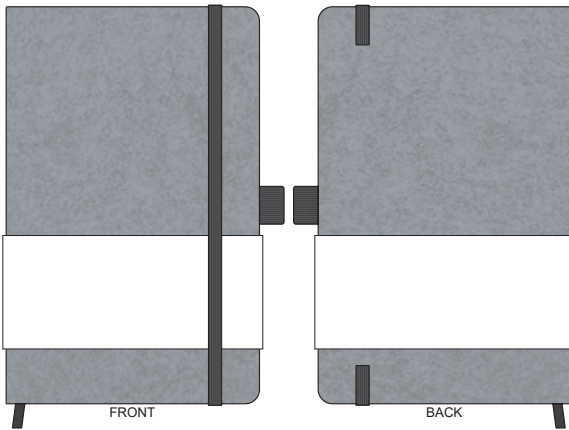

Belly Band Assembled on Notebook

Please note that some of the artwork will be covered by the notebook closure strap when assembled.