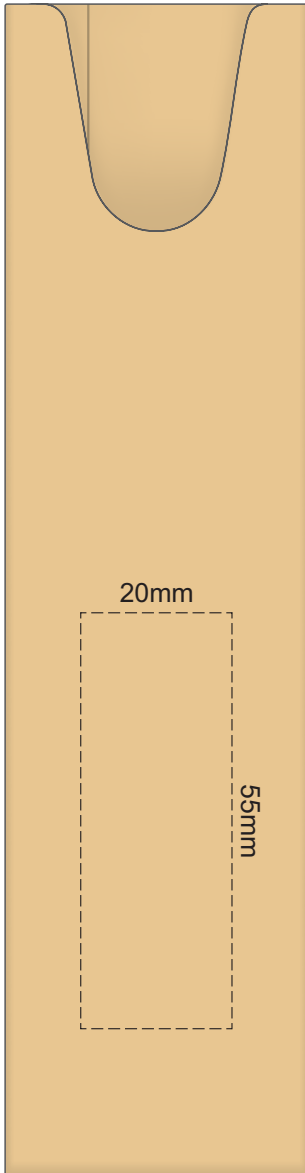

100% of Actual Size
Screen Print (loose registration)

100% of Actual Size
Pad Print

100% of Actual Size
Direct Digital

100% of Actual Size
Pad Print (one side only)

100% of Actual Size
Digital Packaging Print
(one side only)

Digital Print is only available for natural option
Artwork will be printed directly onto the product via CMYK printing (no white),
colours will not be vibrant due to white ink not being available for this process.