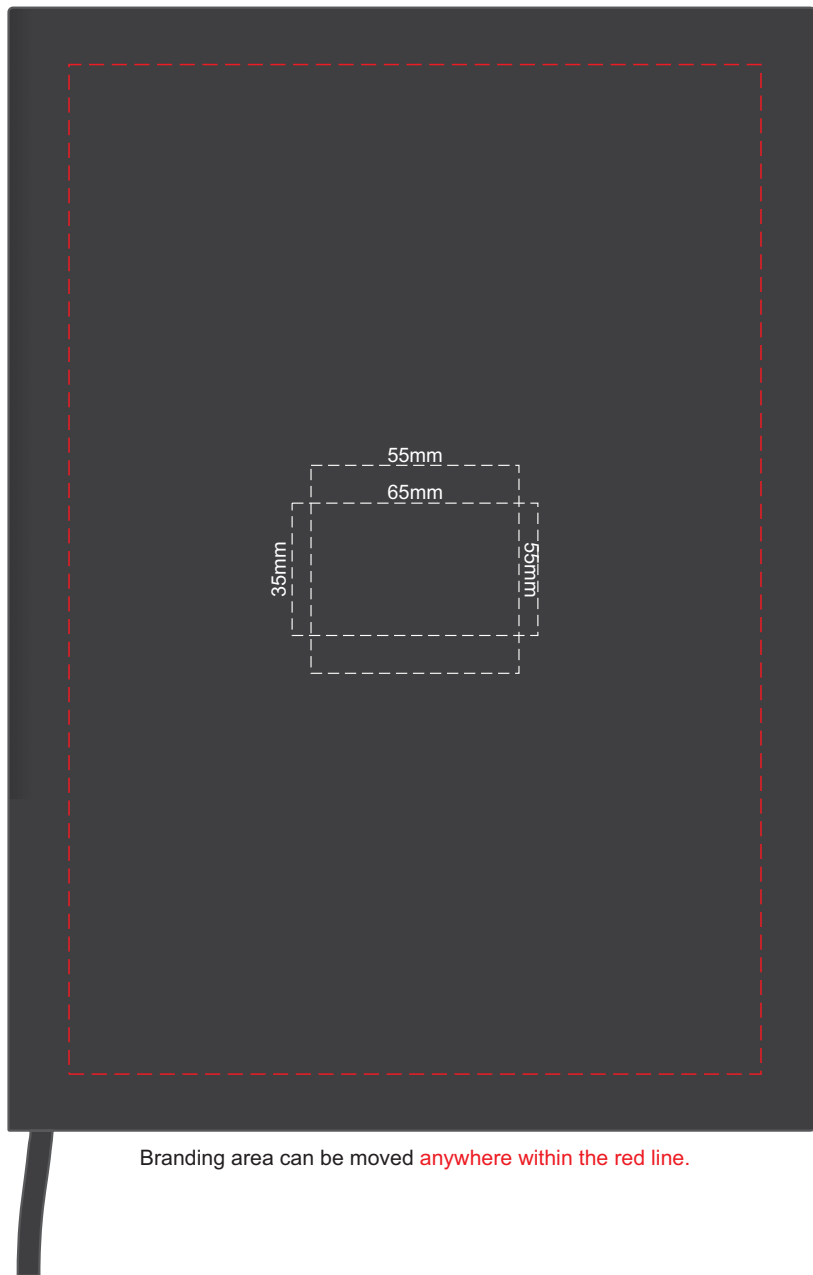

50% of Actual Size
Pad Print

Branding area can be moved **anywhere within the red line.**

50% of Actual Size
Screen Pprint (one colour)

50% of Actual Size
Thermo Debossing
Thermo Debossing XL