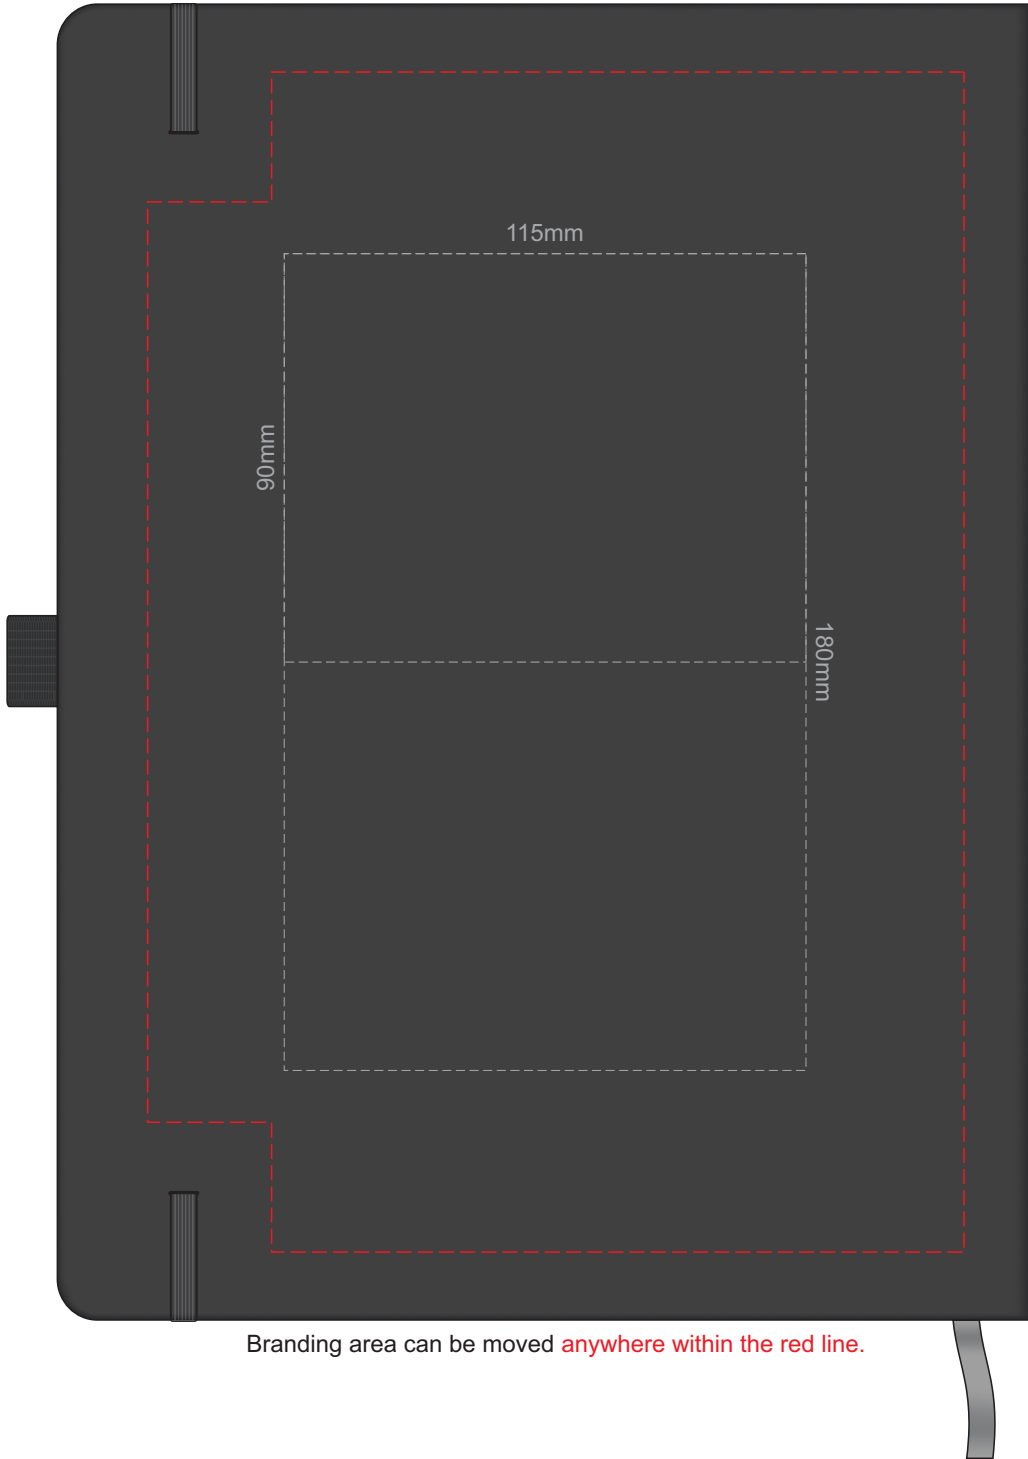

60% of Actual Size  
Screen Print (one colour)

60% of Actual Size  
Direct Digital

60% of Actual Size  
Debossing  
Debossing XL

Branding area can be moved anywhere within the red line.

60% of Actual Size  
BACK Debossing  
BACK Debossing XL

60% of Actual Size  
BACK Screen Print (one colour)