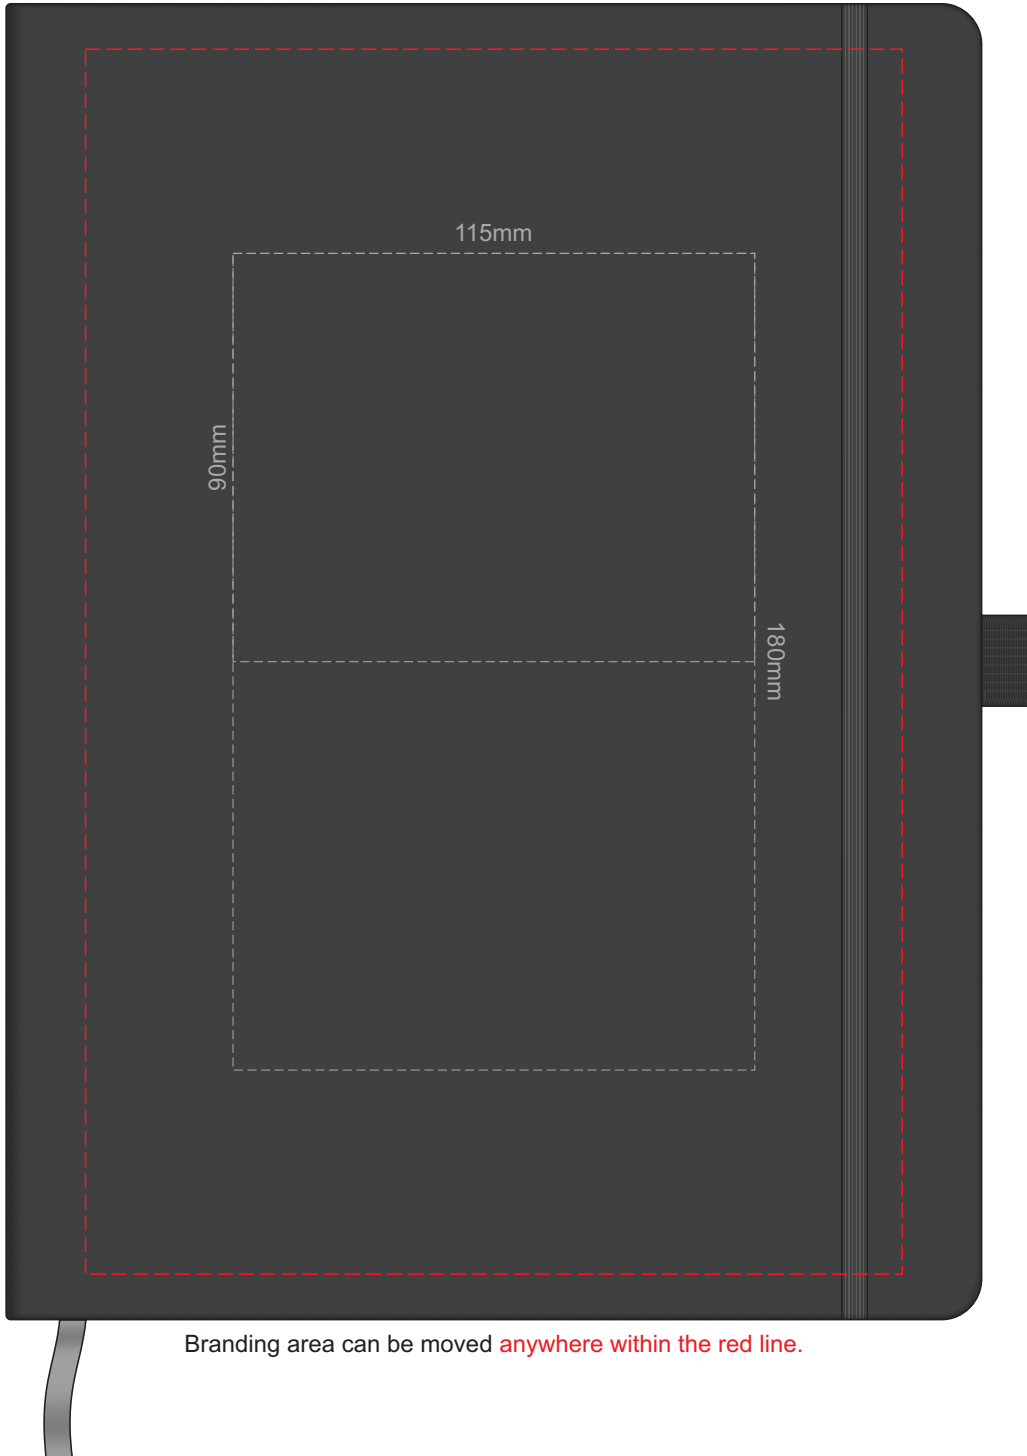

60% of Actual Size  
Screen Print (one colour)

60% of Actual Size  
Direct Digital

60% of Actual Size  
Debossing  
Debossing XL

Branding area can be moved anywhere within the red line.

60% of Actual Size  
BACK Debossing  
BACK Debossing XL

60% of Actual Size  
BACK Screen Print (one colour)