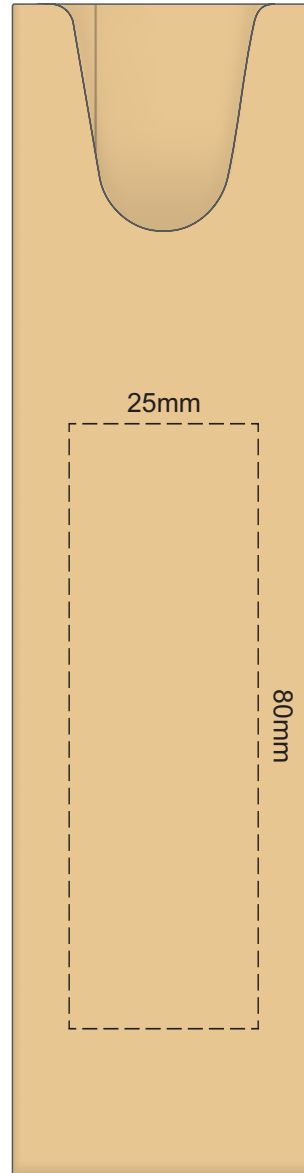

100% of Actual Size
Screen Print (one colour)

POSITION A

100% of Actual Size
Pad Print

POSITION D

POSITION E

100% of Actual Size
Direct Digital

POSITION D

100% of Actual Size
Pad Print (one side only)

100% of Actual Size
Digital Packaging Print
(one side only)

Digital Print is only available for natural option
Artwork will be printed directly onto the product via CMYK printing (no white),
colours will not be vibrant due to white ink not being available for this process.