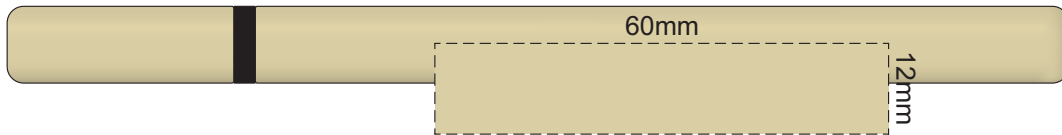

100% of Actual Size
Screen Print (one colour)

POSITION A

100% of Actual Size
Pad Print

POSITION D

POSITION E

100% of Actual Size
Direct Digital

POSITION D

100% of Actual Size
Pad Print (one side only)

100% of Actual Size
Digital Packaging Print
(one side only)

Digital Print is only available for natural option
Artwork will be printed directly onto the product via CMYK printing (no white),
colours will not be vibrant due to white ink not being available for this process.