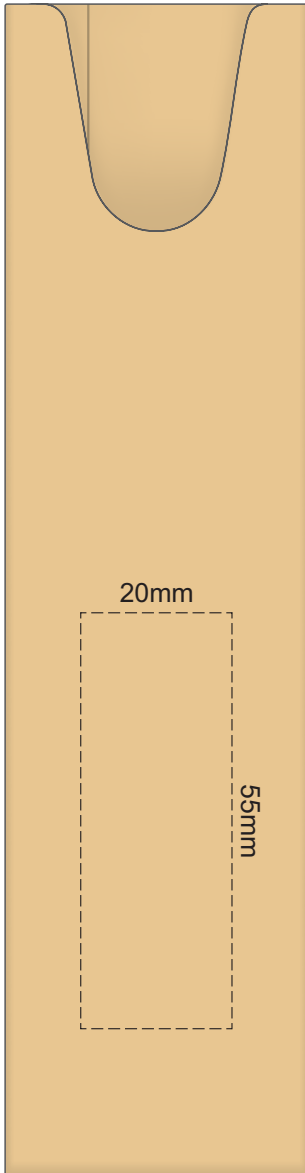

100% of Actual Size
Screen Print (one colour)

POSITION A

100% of Actual Size
Pad Print

POSITION D

POSITION E

100% of Actual Size
Direct Digital

POSITION D

100% of Actual Size
Pad Print (one side only)

100% of Actual Size
Digital Packaging Print
(one side only)

Digital Print is only available for natural option
Artwork will be printed directly onto the product via CMYK printing (no white),
colours will not be vibrant due to white ink not being available for this process.