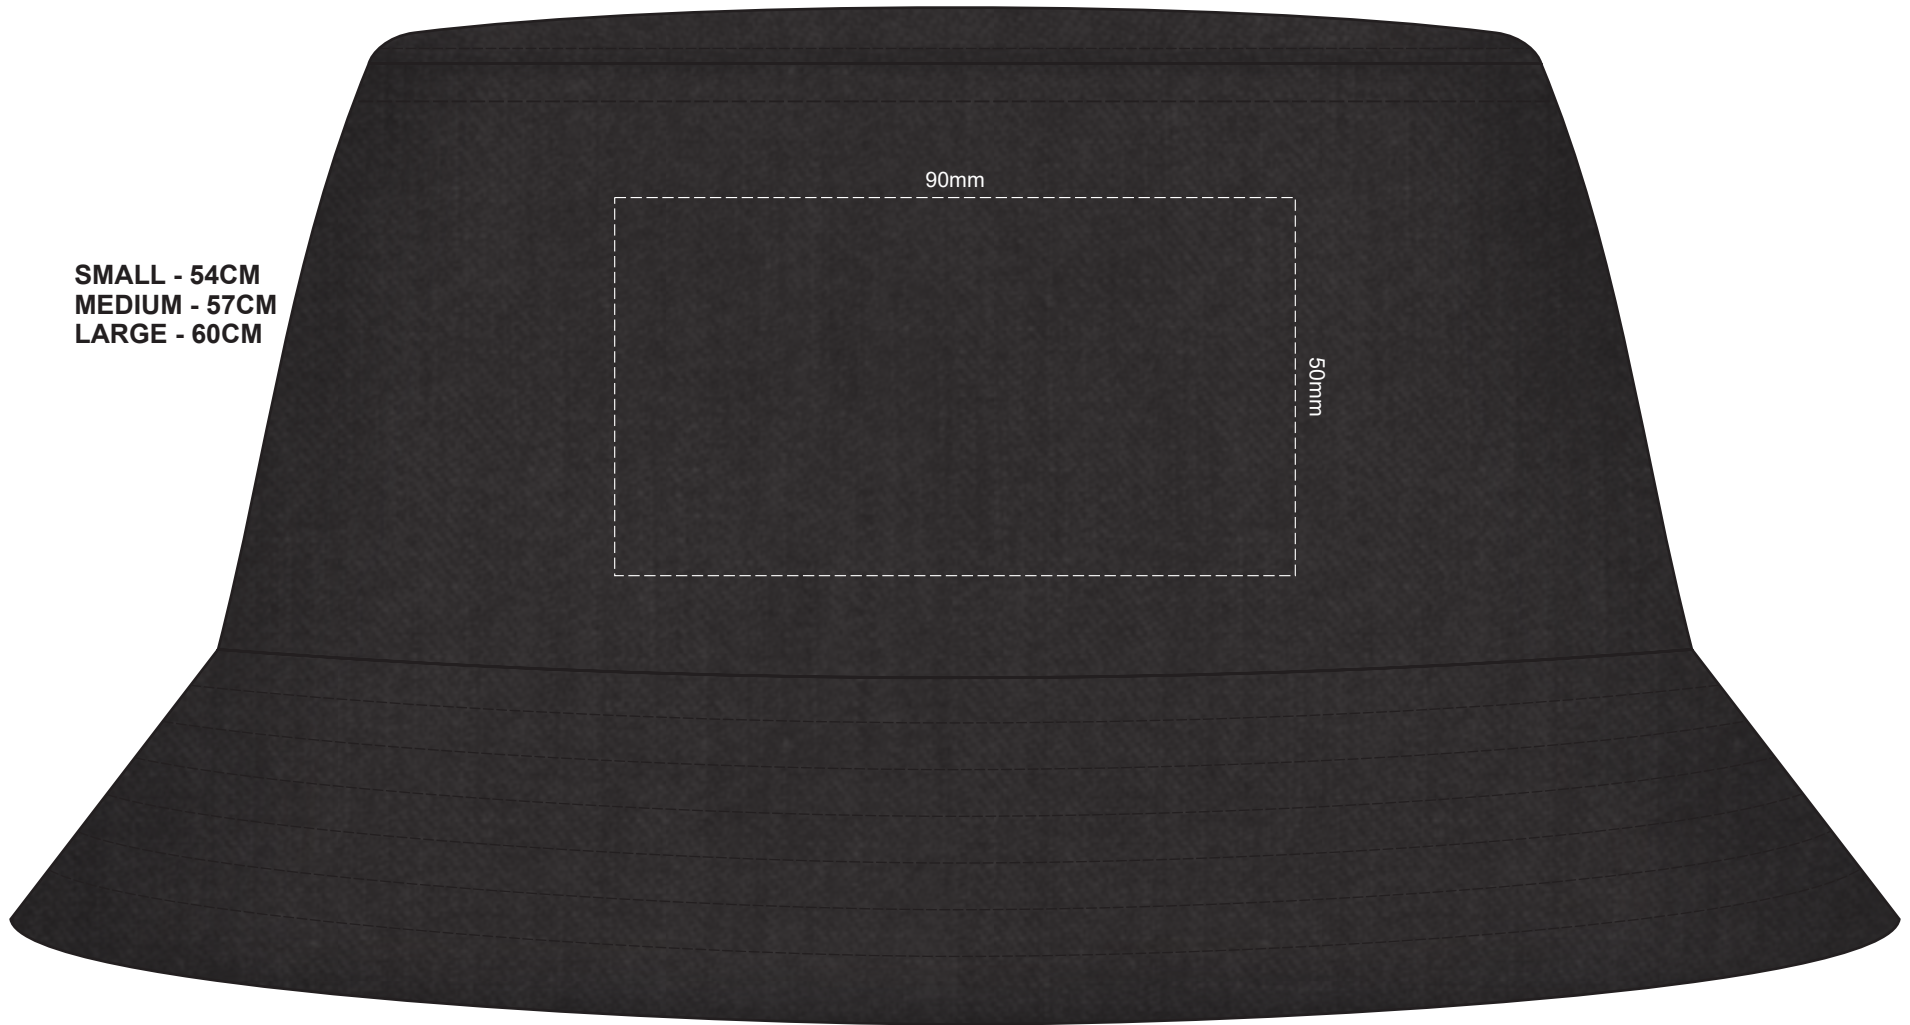

100% of Actual Size
Embroidery
(front & back print available)

SMALL - 54CM
MEDIUM - 57CM
LARGE - 60CM

100% of Actual Size
Screen Print
Colourflex Transfer
(front & back print available)

SMALL - 54CM
MEDIUM - 57CM
LARGE - 60CM

90mm

50mm