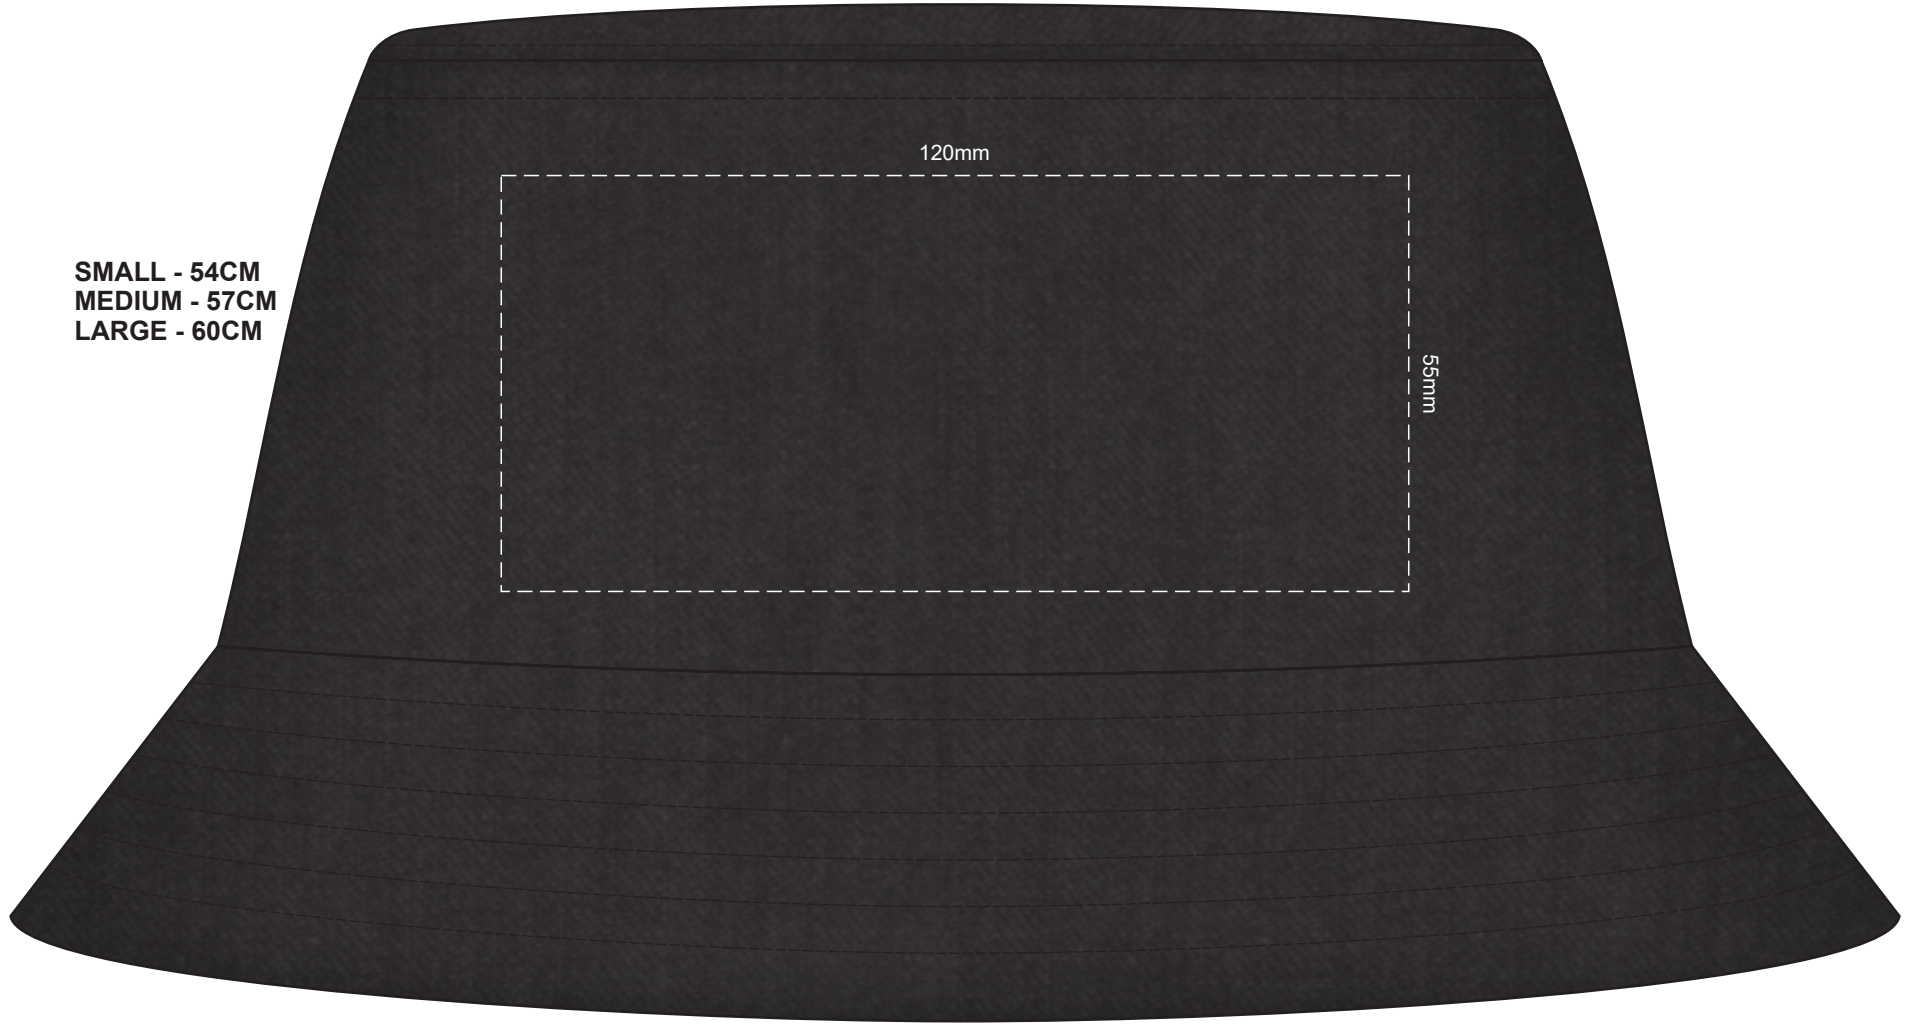

100% of Actual Size
Embroidery
(front & back print available)

SMALL - 54CM
MEDIUM - 57CM
LARGE - 60CM

100% of Actual Size
Screen Print
Colourflex Transfer
(front & back print available)

SMALL - 54CM
MEDIUM - 57CM
LARGE - 60CM

90mm

50mm