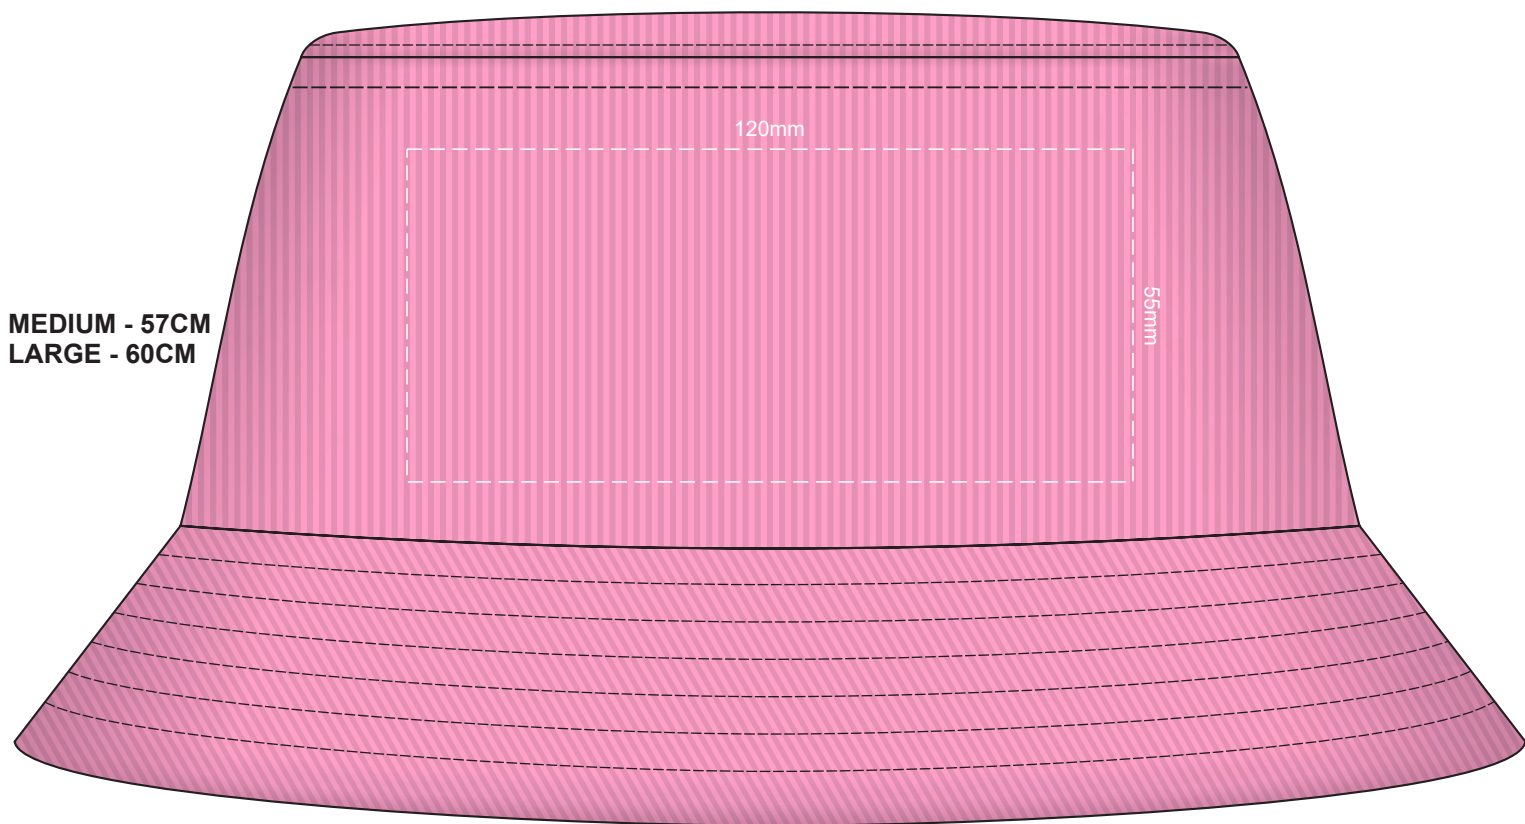

80% of Actual Size  
Embroidery  
(front & back print available)

MEDIUM - 57CM  
LARGE - 60CM

120mm

55mm