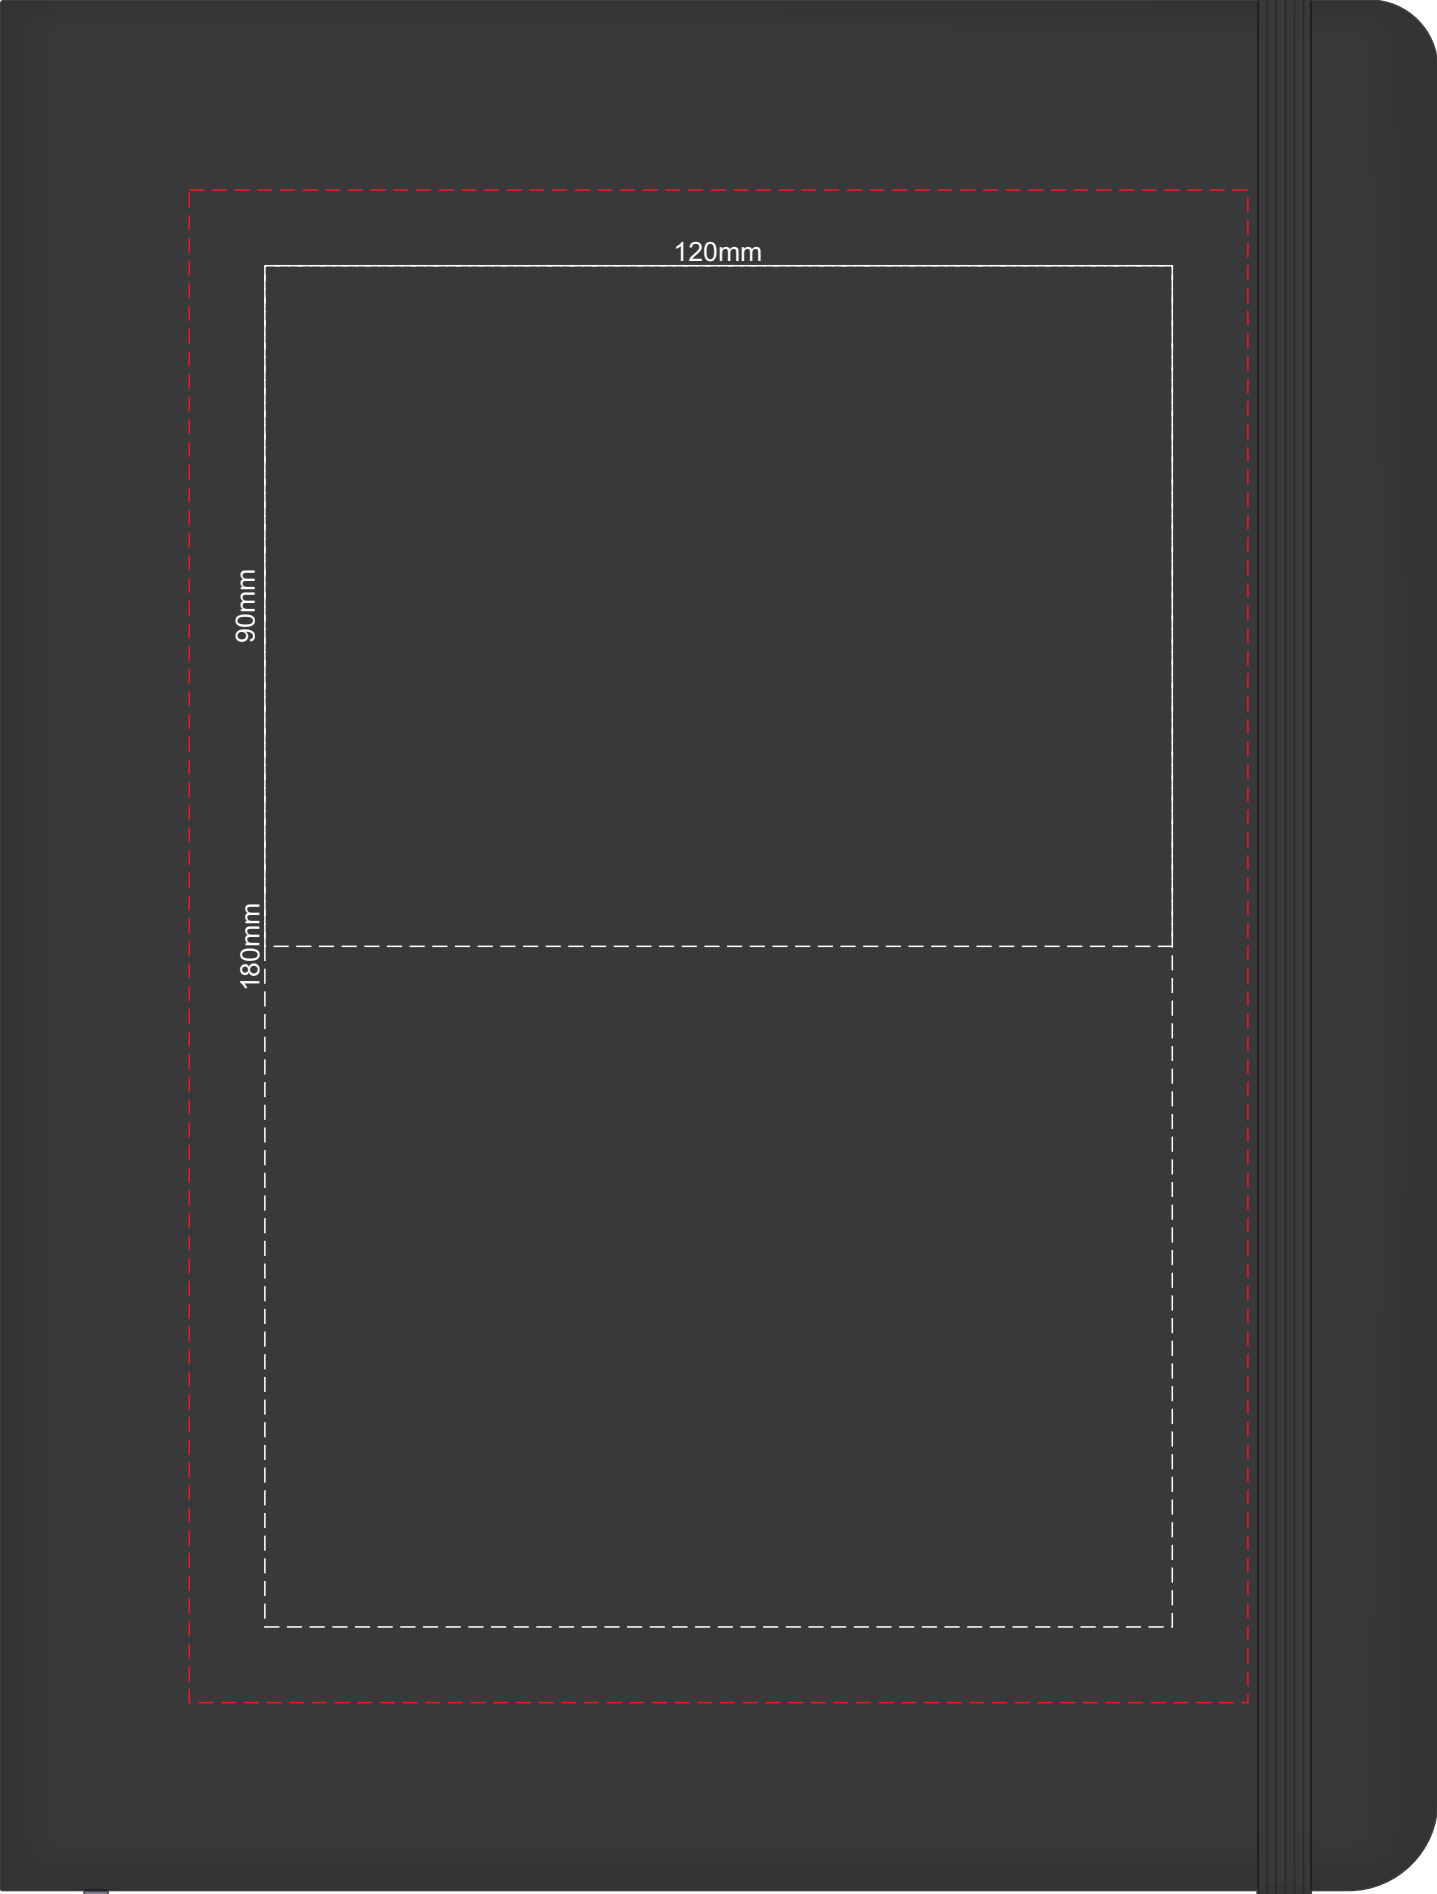

100% of Actual Size  
Debossing  
Debossing XL

Branding area can be moved anywhere within the red line.

50% of Actual Size  
Pad Print Front End-Paper

In case of loss, please return to:

\_\_\_\_\_

\_\_\_\_\_

\_\_\_\_\_

As a reward: \$ \_\_\_\_\_

55mm

65mm

35mm

55mm

M

Branding area can be moved **anywhere** within the red lines.

50% of Actual Size  
Pad Print Back End-Paper

Branding area can be moved anywhere within the red lines.