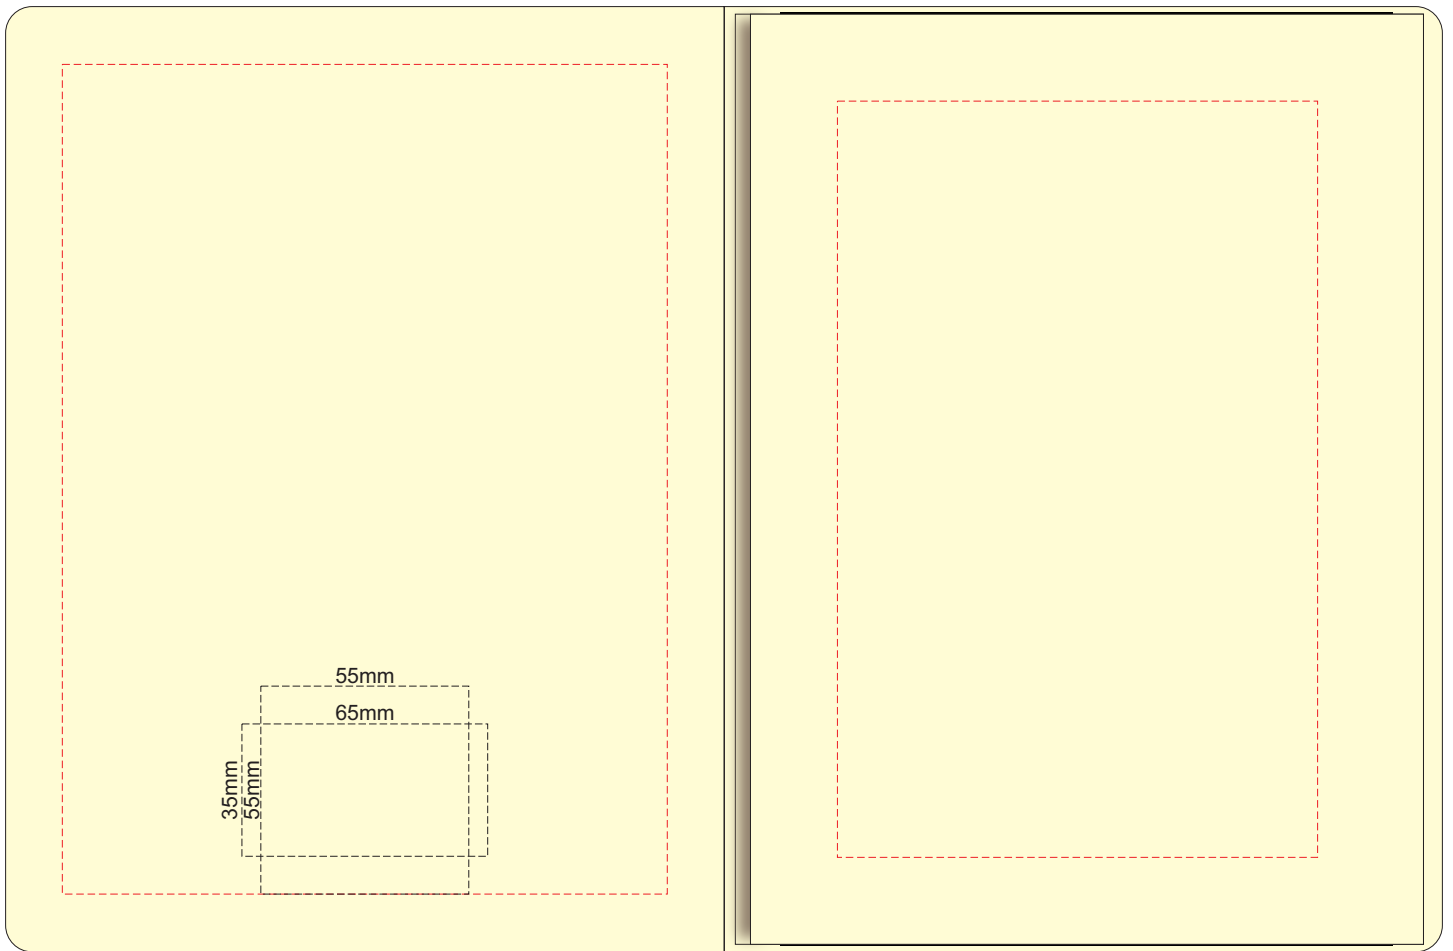

100% of Actual Size  
Debossing  
Debossing XL

Branding area can be moved anywhere within the red line.

50% of Actual Size  
Pad Print Front End-Paper

In case of loss, please return to:

\_\_\_\_\_

\_\_\_\_\_

\_\_\_\_\_

As a reward: \$ \_\_\_\_\_

55mm

65mm

35mm

55mm

M

Branding area can be moved **anywhere** within the red lines.

50% of Actual Size  
Pad Print Back End-Paper

Branding area can be moved anywhere within the red lines.