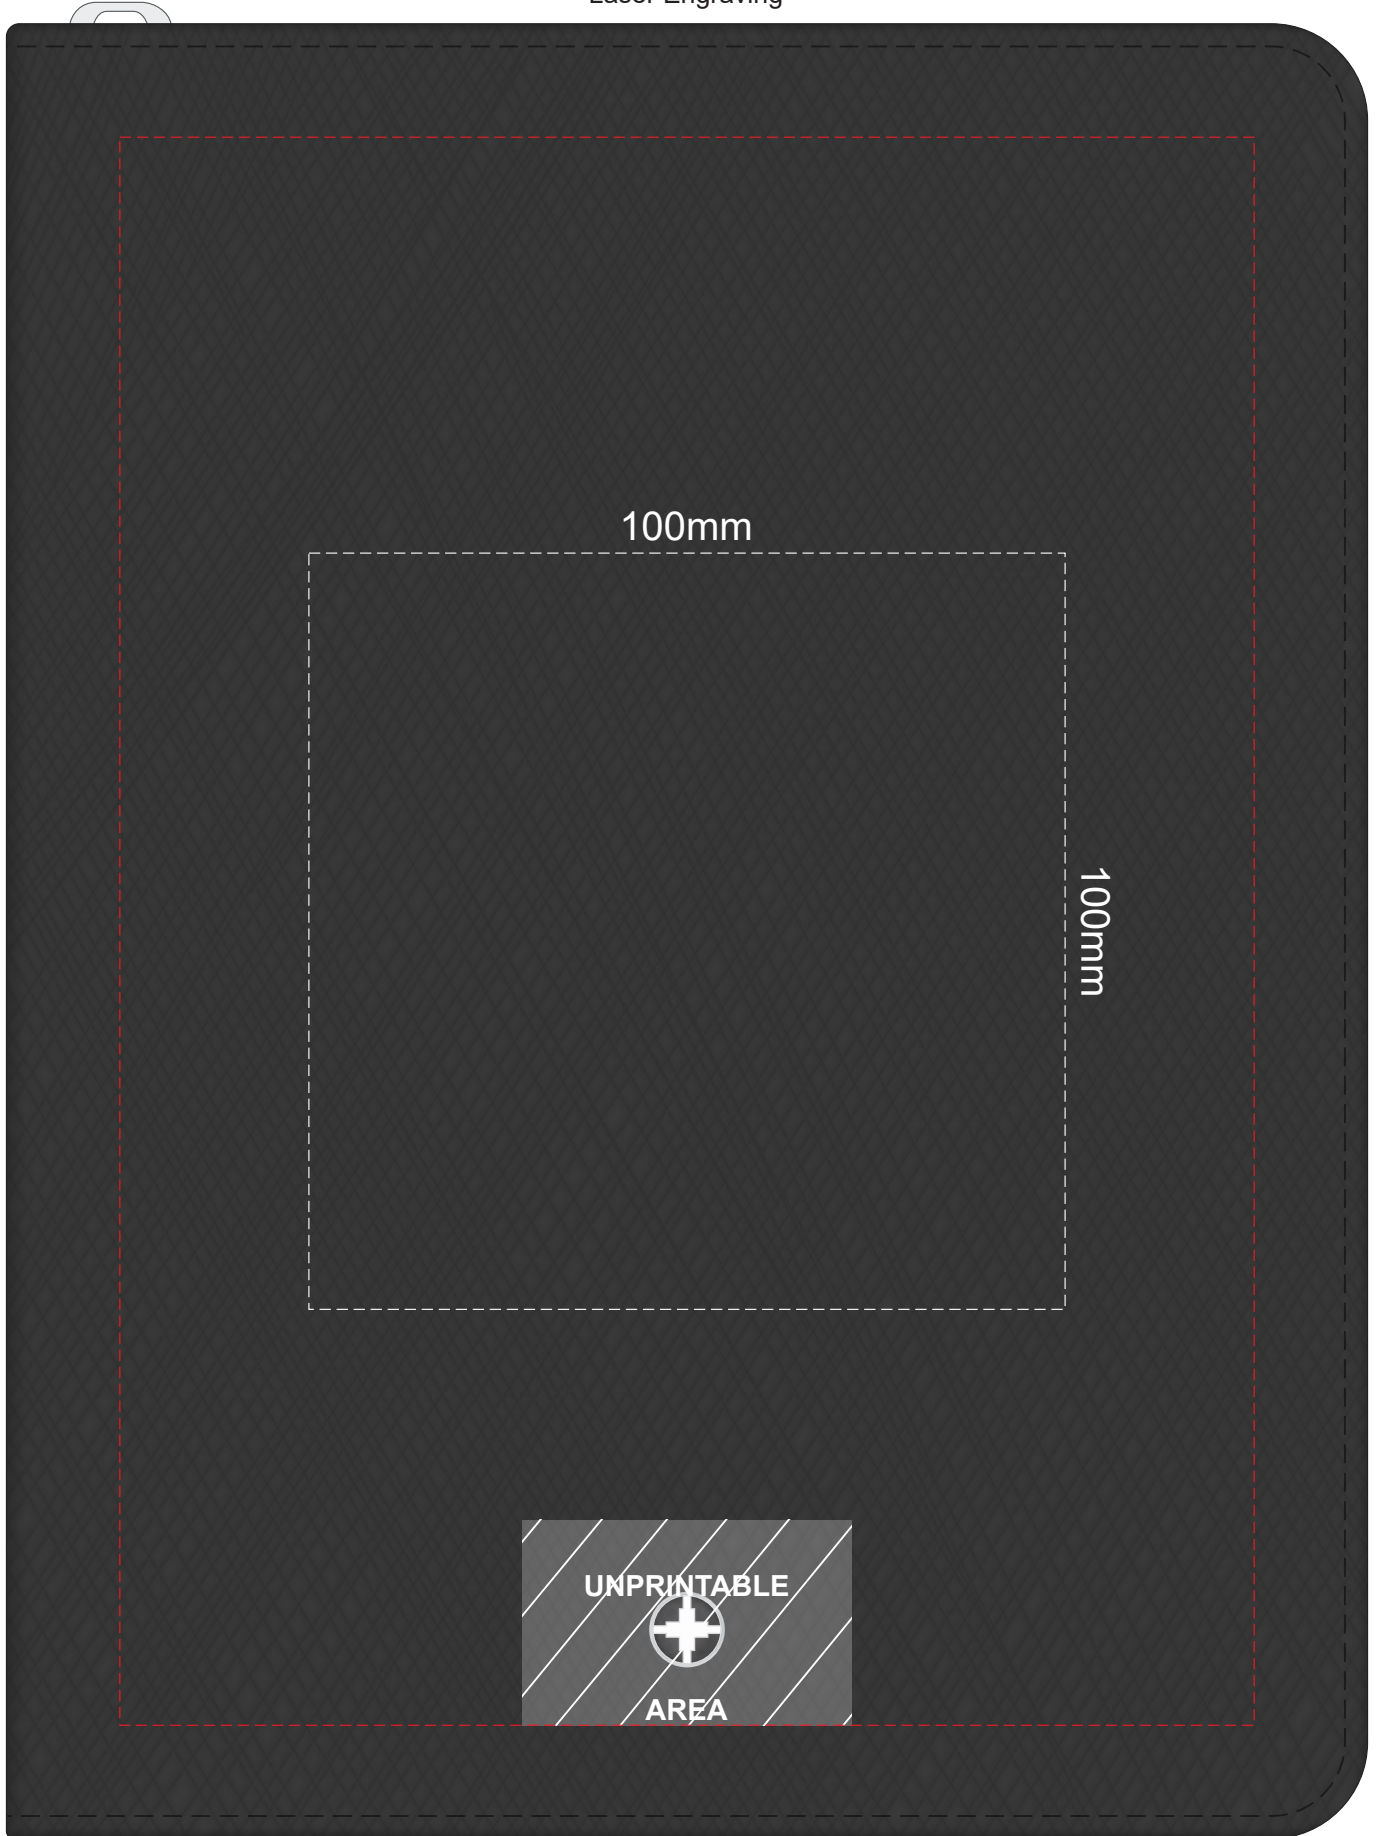

100% of Actual Size  
Laser Engraving

Branding area can be moved **anywhere within the red line.**

 Engraves to natural etch finish

100% of Actual Size  
Colourflex Transfer

Branding area can be moved **anywhere within the red line.**