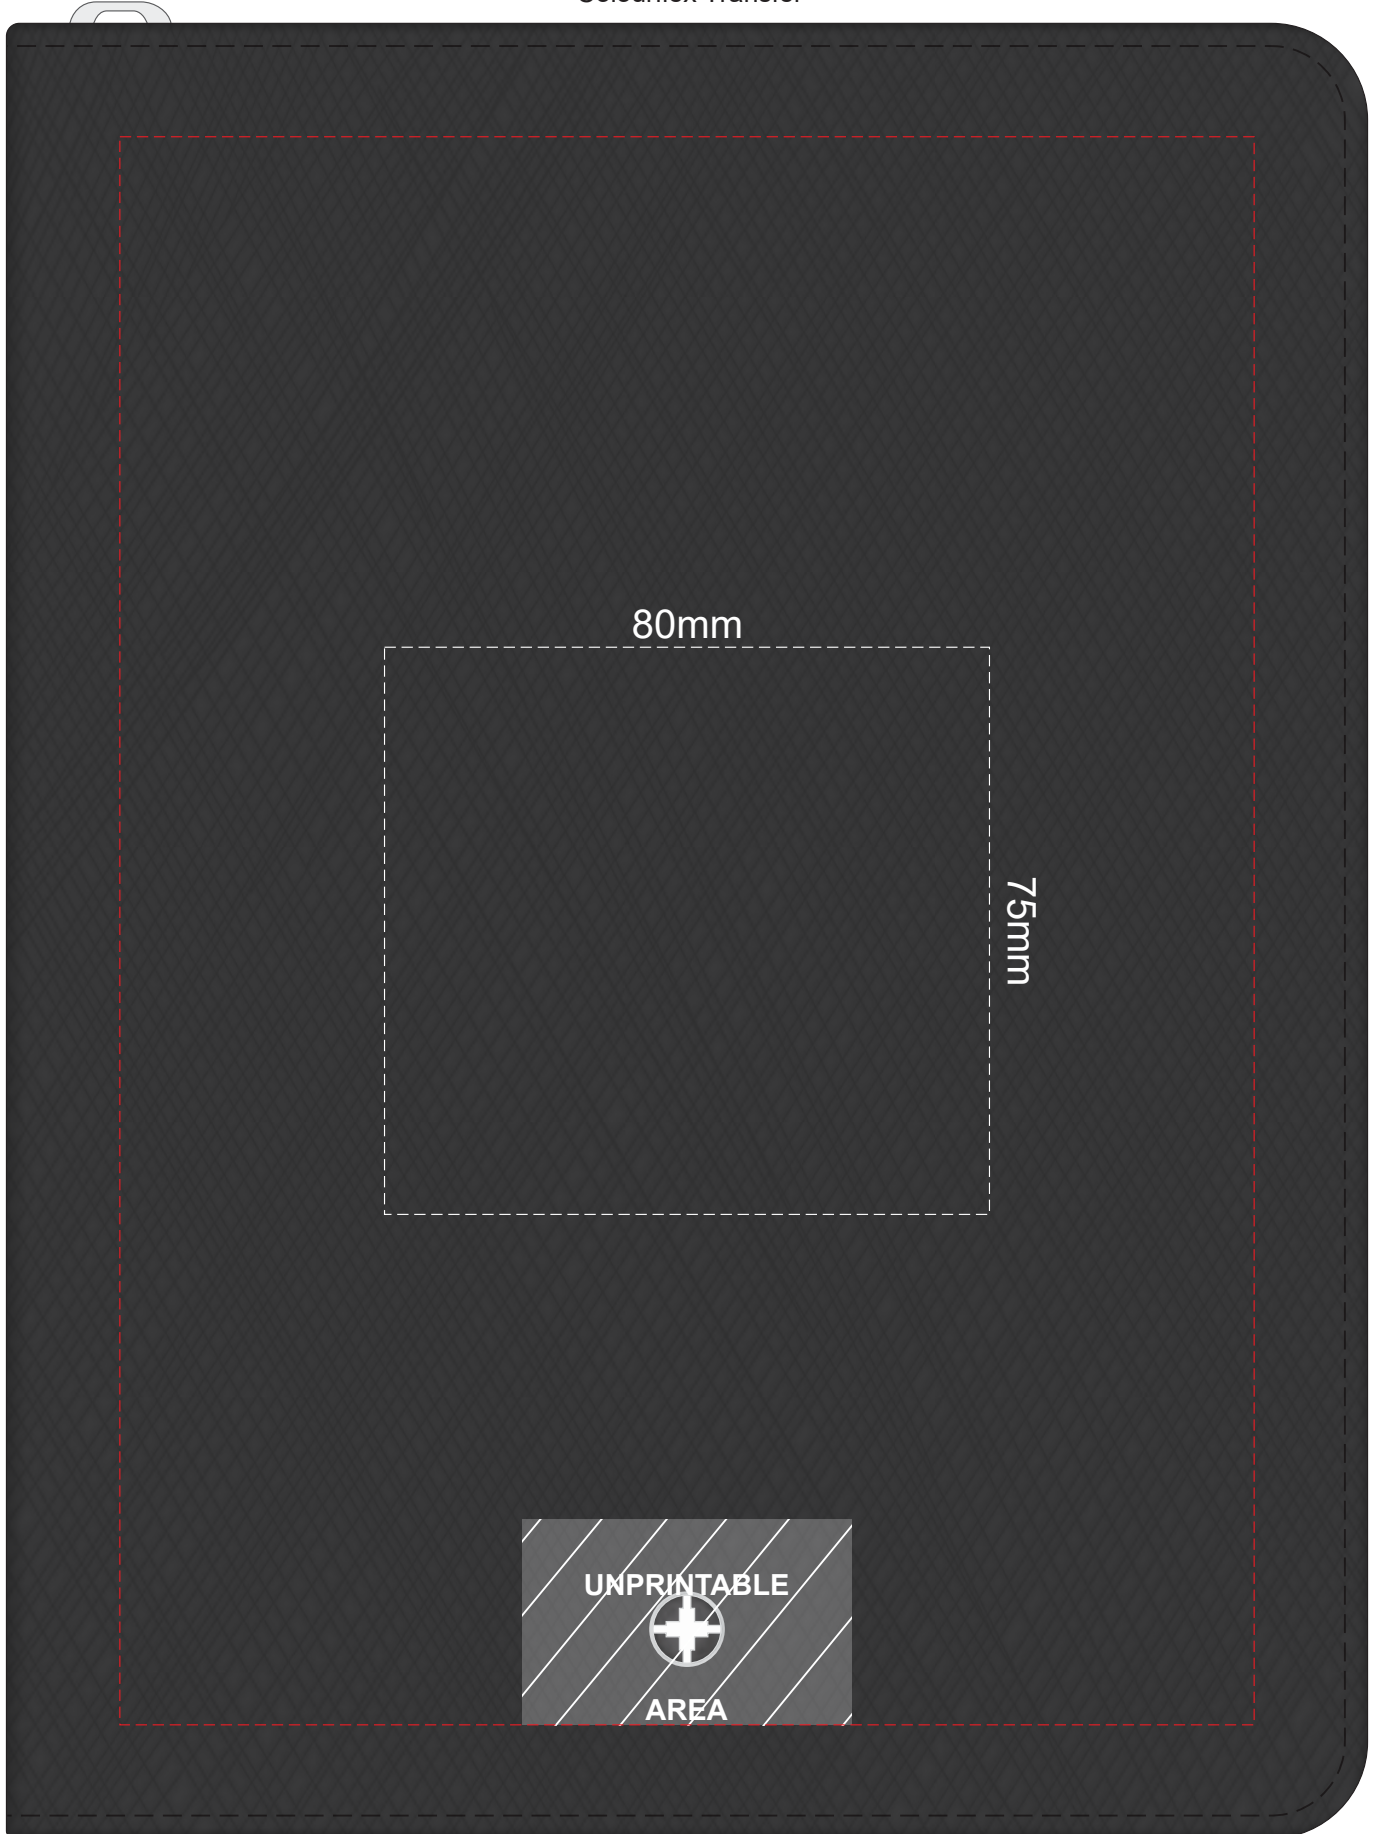

100% of Actual Size  
Laser Engraving

Branding area can be moved **anywhere within the red line.**

 Engraves to natural etch finish

100% of Actual Size  
Colourflex Transfer

Branding area can be moved **anywhere within the red line.**