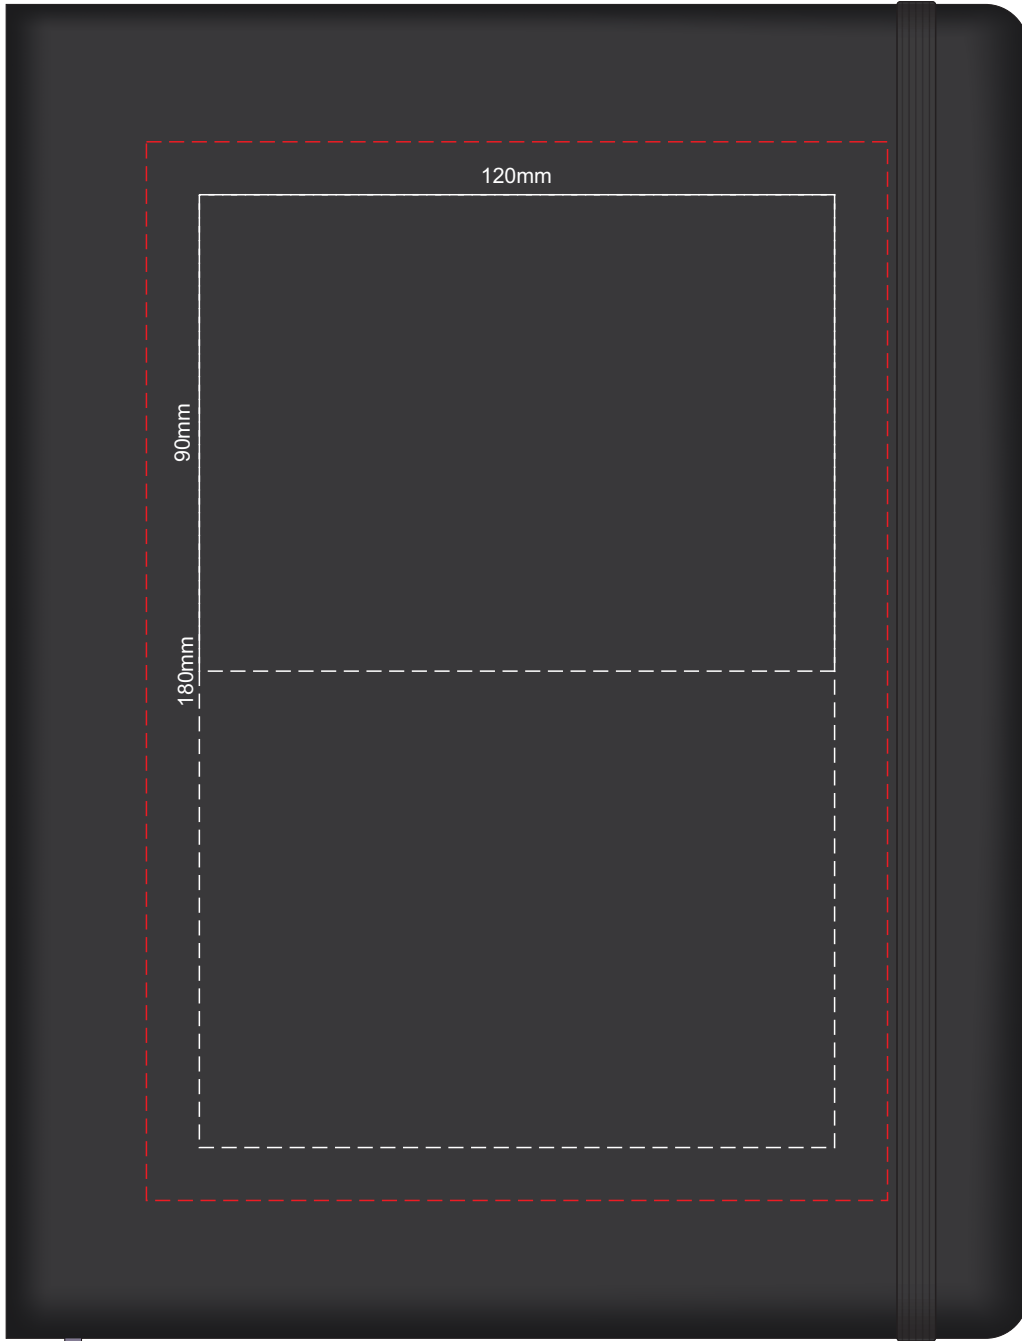

70% of Actual Size
Debossing
Debossing XL

70% of Actual Size
Debossing Back Cover

Branding area can be moved anywhere within the red line.

70% of Actual Size
Screen Print (one colour)

50% of Actual Size
Pad Print Front End-Paper

In case of loss, please return to:

As a reward: \$ _____

55mm

65mm

35mm

55mm

M

Branding area can be moved anywhere within the red lines.

50% of Actual Size
Pad Print Back End-Paper

Branding area can be moved anywhere within the red lines.