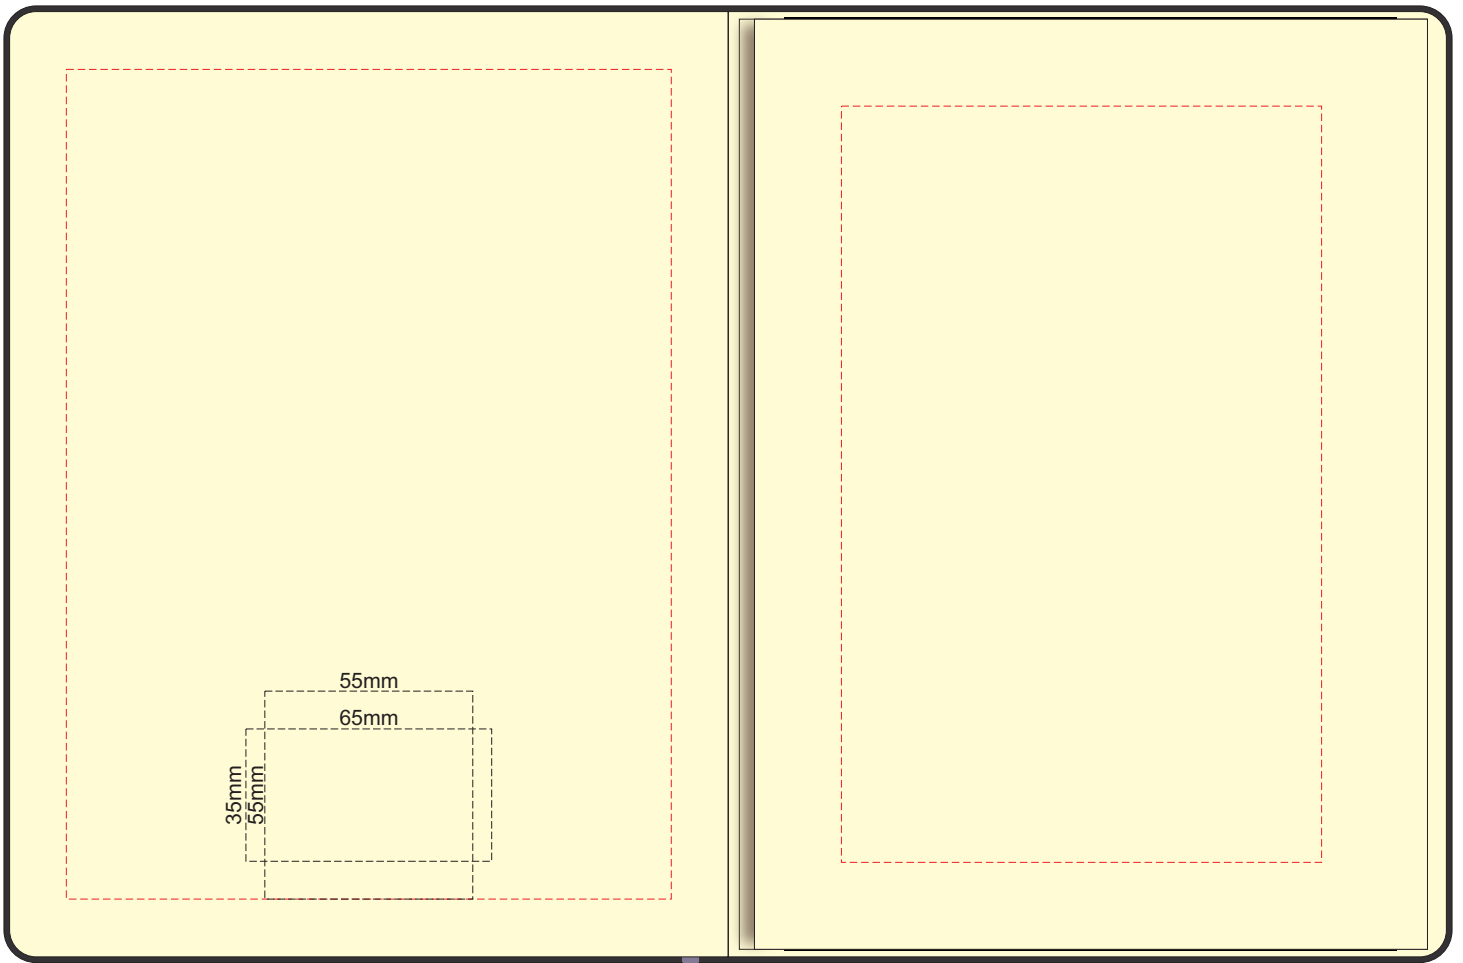

70% of Actual Size
Debossing
Debossing XL

70% of Actual Size
Debossing Back Cover

Branding area can be moved anywhere within the red line.

70% of Actual Size
Screen Print (one colour)

50% of Actual Size
Pad Print Front End-Paper

In case of loss, please return to:

As a reward: \$ _____

55mm

65mm

35mm

55mm

M

Branding area can be moved anywhere within the red lines.

50% of Actual Size
Pad Print Back End-Paper

Branding area can be moved anywhere within the red lines.