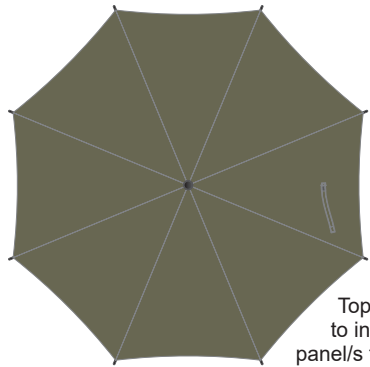

30% of Actual Size
Screen Print (one colour)
Colourflex Transfer

Top view at 5%
to indicate which
panel/s to be decorated.

All panels are printable except for the panel with tie.