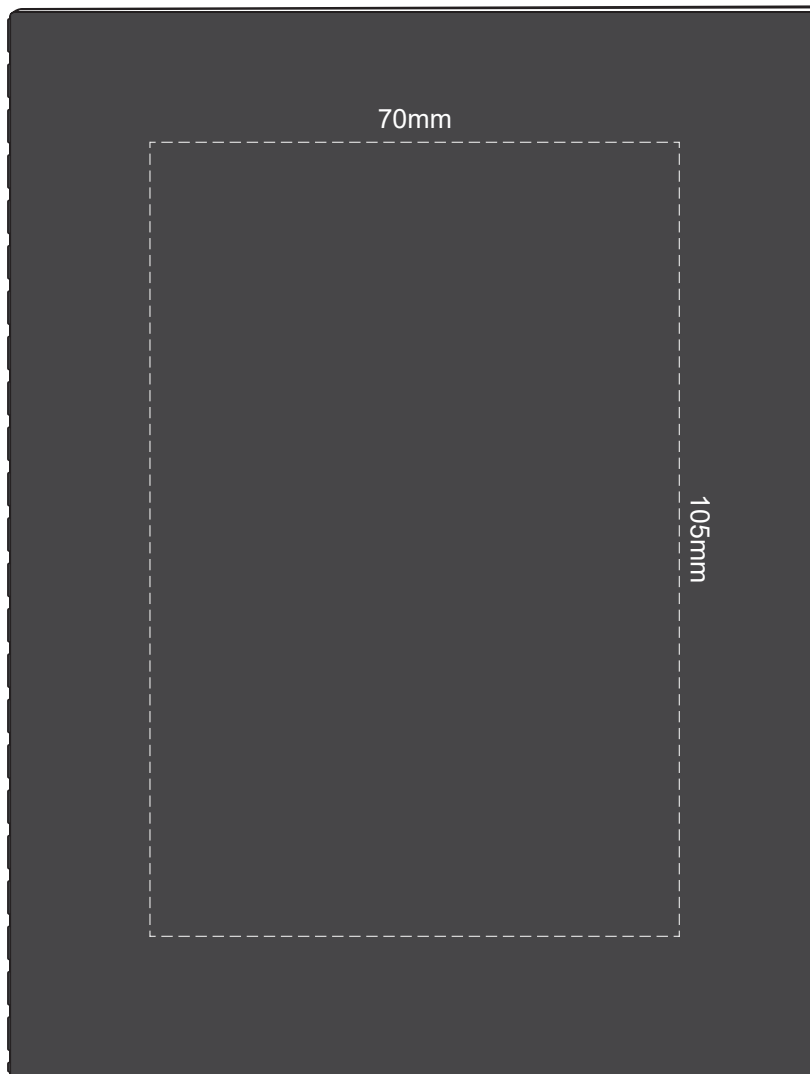

100% of Actual Size
Pad Print

Branding area can be moved **anywhere within the red line.**

100% of Actual Size
Screen Print (one colour)

100% of Actual Size
Digital Packaging Print

Digital Print is only available for natural option
Artwork will be printed directly onto the product via CMYK printing (no white),
colours will not be vibrant due to white ink not being available for this process.