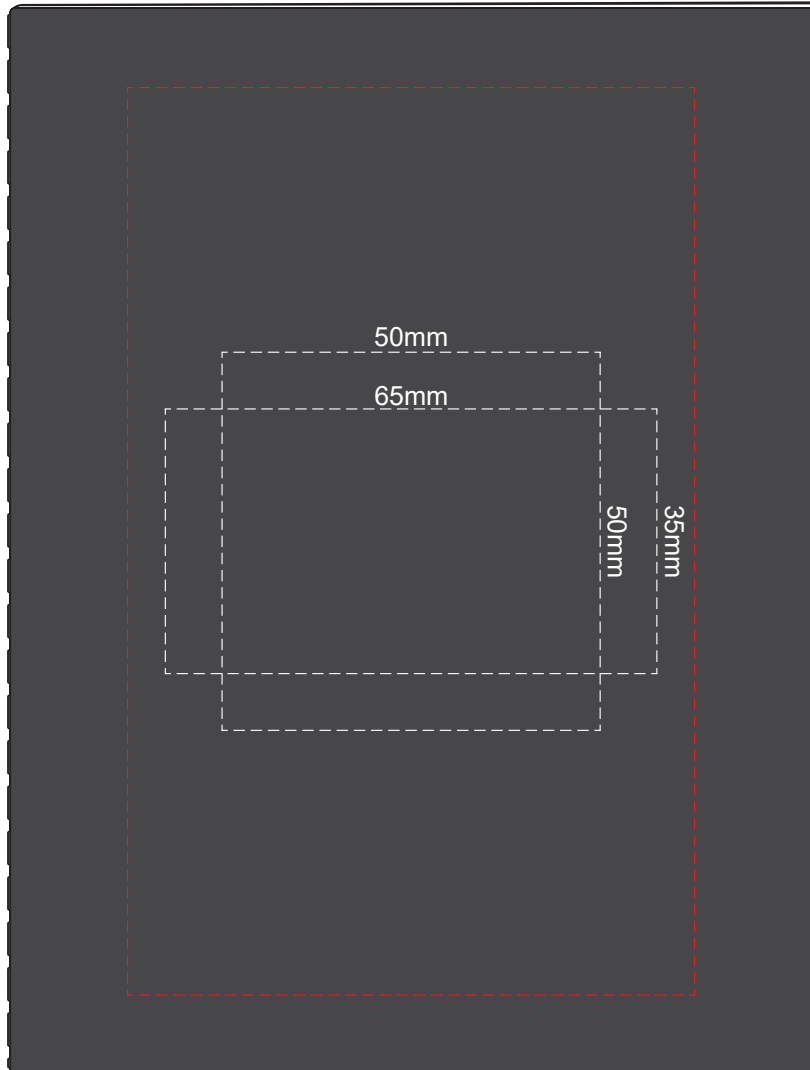

100% of Actual Size
Pad Print

Branding area can be moved **anywhere within the red line.**

100% of Actual Size
Screen Print (one colour)

100% of Actual Size
Digital Packaging Print

Digital Print is only available for natural option
Artwork will be printed directly onto the product via CMYK printing (no white),
colours will not be vibrant due to white ink not being available for this process.