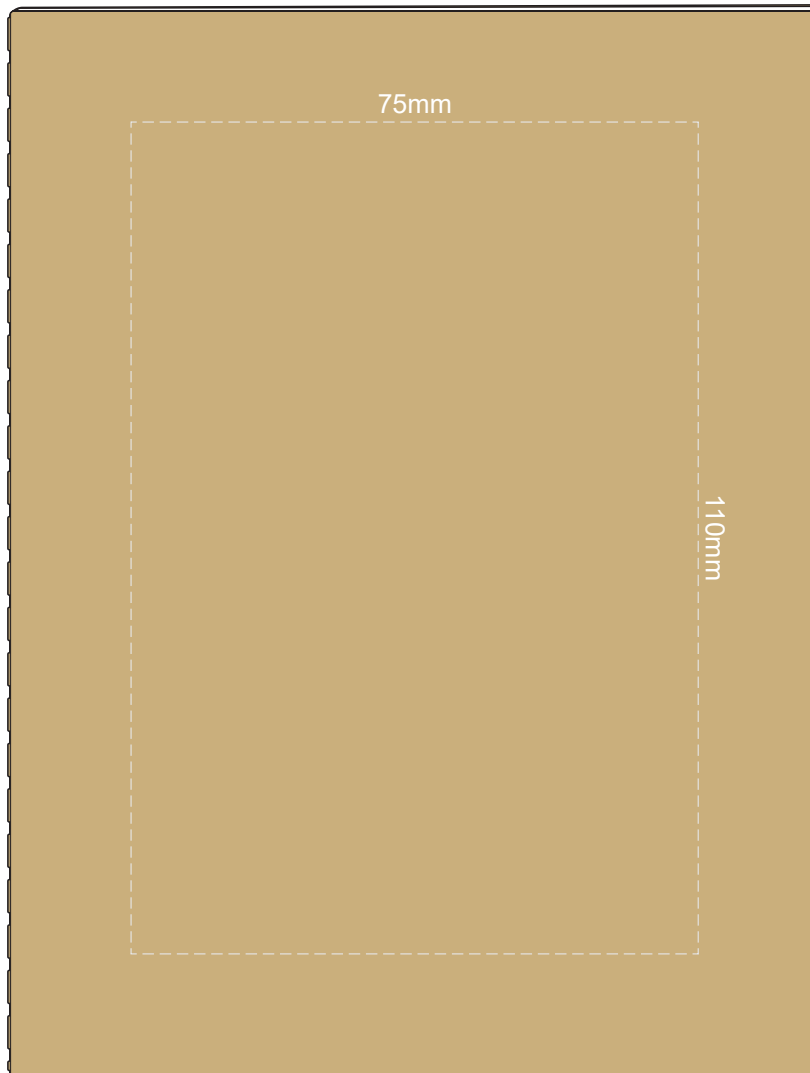

100% of Actual Size
Pad Print

Branding area can be moved **anywhere within the red line.**

100% of Actual Size
Screen Print (one colour)

100% of Actual Size
Digital Packaging Print

Digital Print is only available for natural option
Artwork will be printed directly onto the product via CMYK printing (no white),
colours will not be vibrant due to white ink not being available for this process.