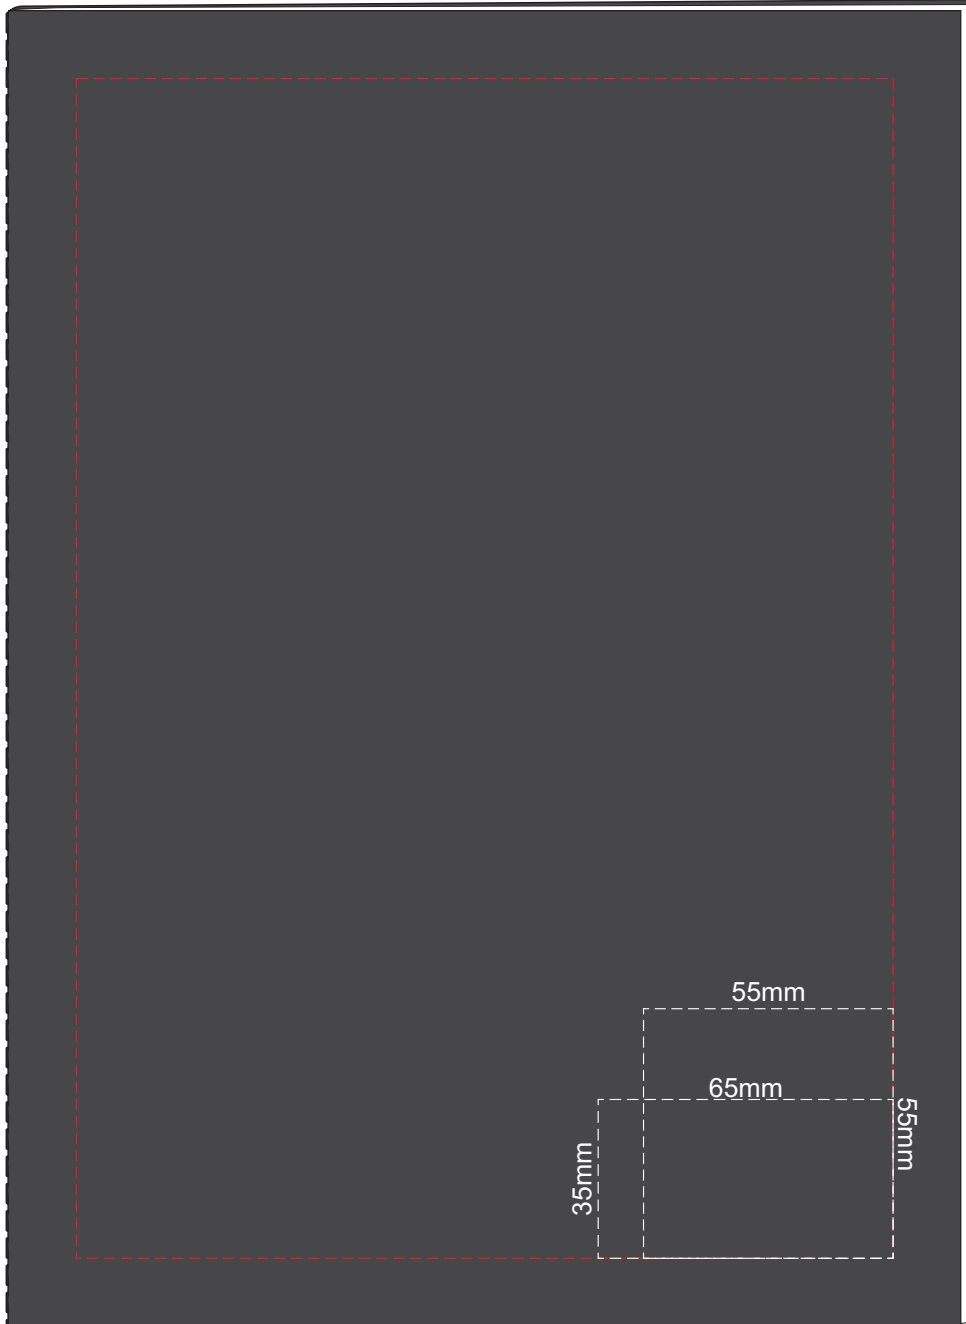

60% of Actual Size
Pad Print

Branding area can be moved **anywhere** within the red line.

60% of Actual Size
Screen Print (one colour)

60% of Actual Size
Digital Packaging Print
(Front and Back Print Available)

Digital Print is only available for natural option
Artwork will be printed directly onto the product via CMYK printing (no white),
colours will not be vibrant due to white ink not being available for this process.