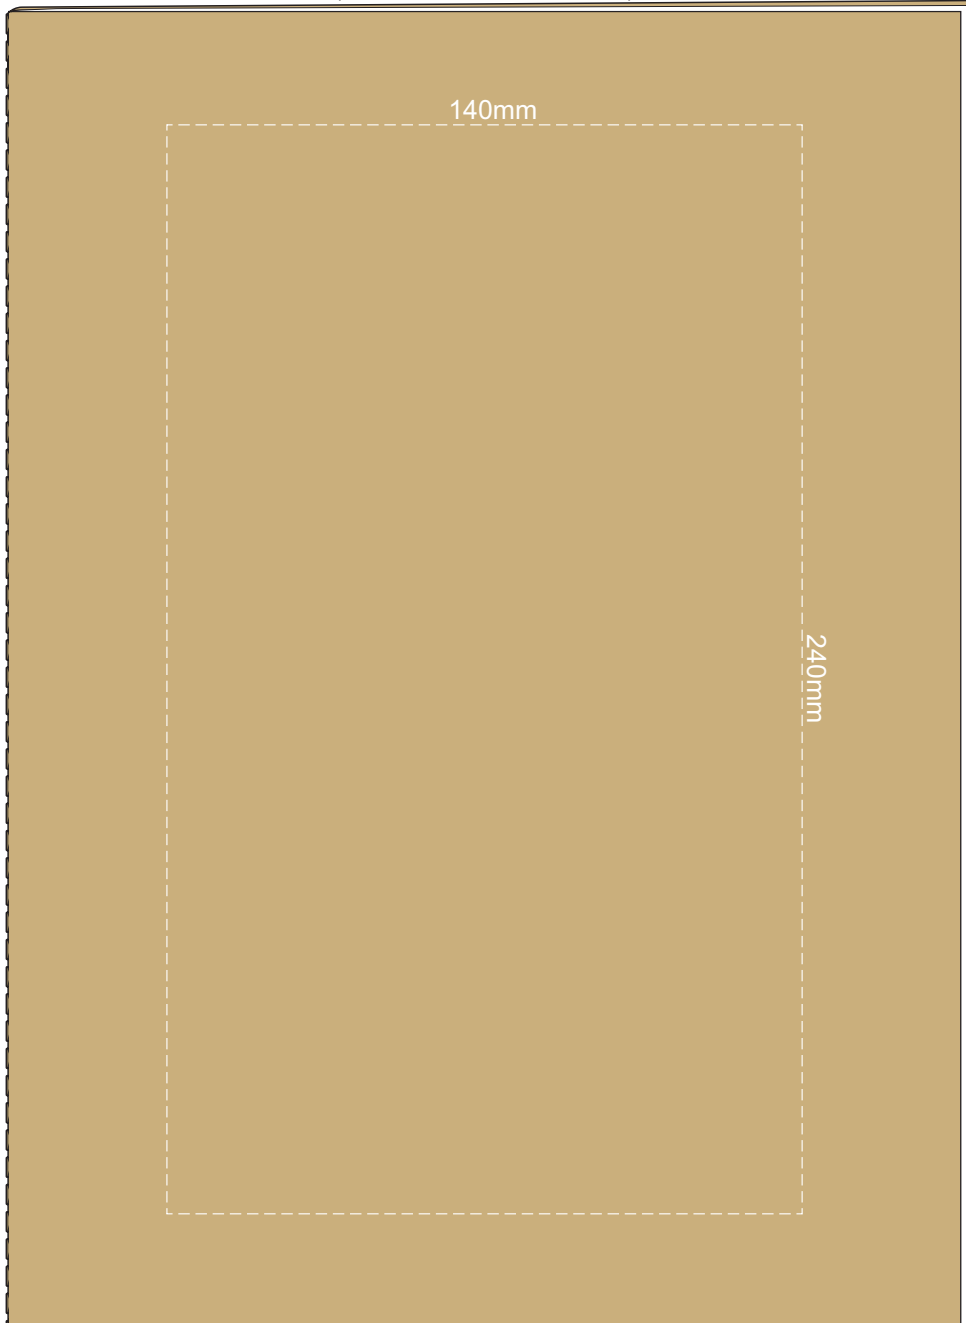

60% of Actual Size
Pad Print

Branding area can be moved **anywhere** within the red line.

60% of Actual Size
Screen Print (one colour)

60% of Actual Size
Digital Packaging Print
(Front and Back Print Available)

Digital Print is only available for natural option
Artwork will be printed directly onto the product via CMYK printing (no white),
colours will not be vibrant due to white ink not being available for this process.