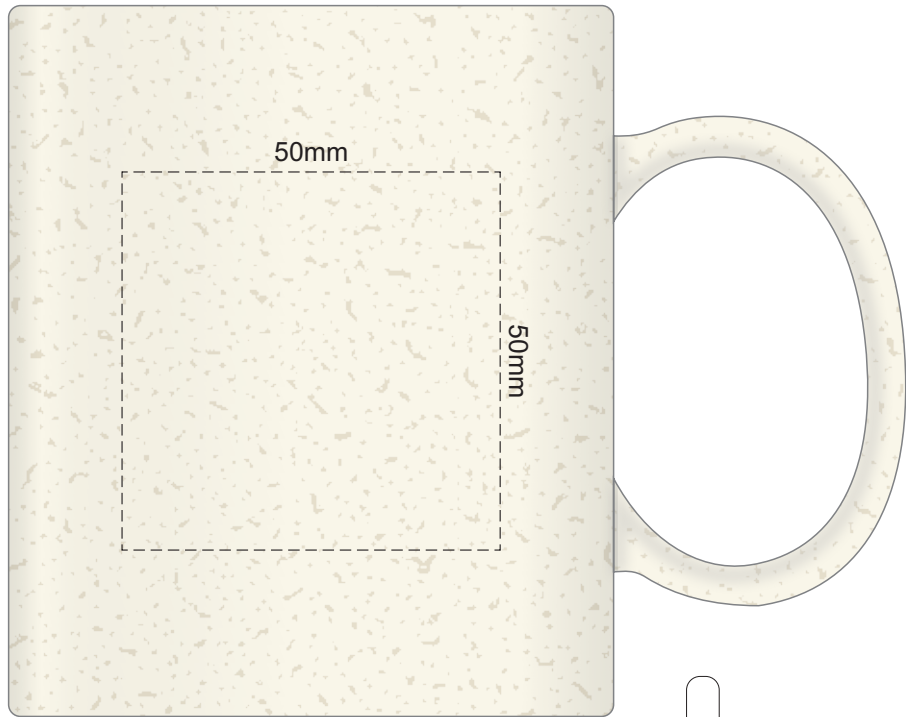

100% of Actual Size
Pad Print

SIDE 1

Top View
of
Print Area

100% of Actual Size
Pad Print

SIDE 2

Top View
of
Print Area

100% of Actual Size
Digital Packaging Print

GIFT BOX
FRONT

Artwork will be printed directly onto the product via CMYK printing (no white), colours will not be vibrant due to white ink not being available for this process.