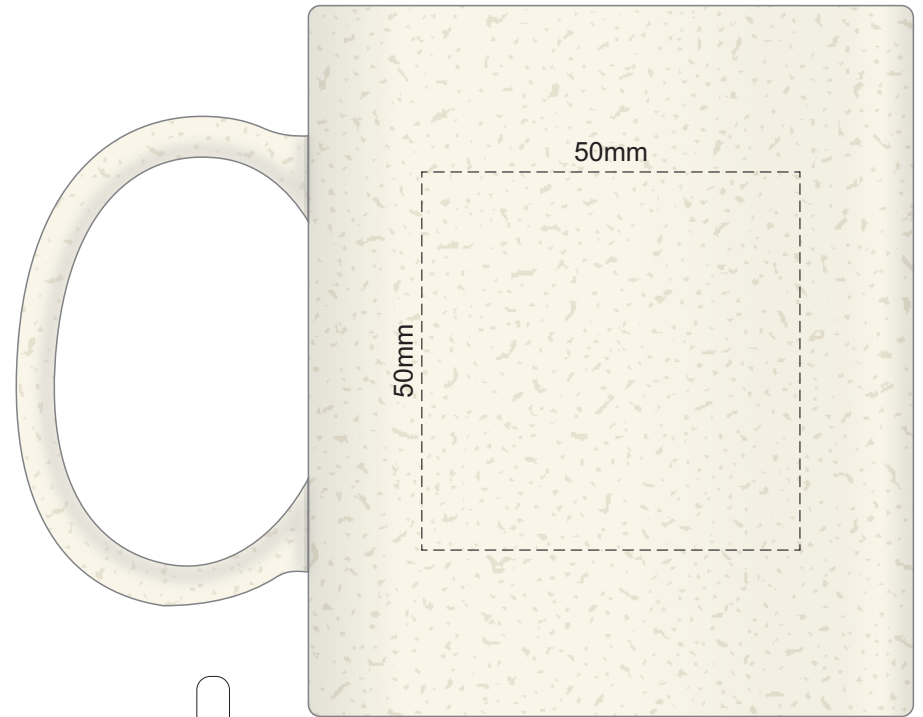

100% of Actual Size
Pad Print

SIDE 1

Top View
of
Print Area

100% of Actual Size
Pad Print

SIDE 2

Top View
of
Print Area

100% of Actual Size
Digital Packaging Print

GIFT BOX
FRONT

Artwork will be printed directly onto the product via CMYK printing (no white), colours will not be vibrant due to white ink not being available for this process.