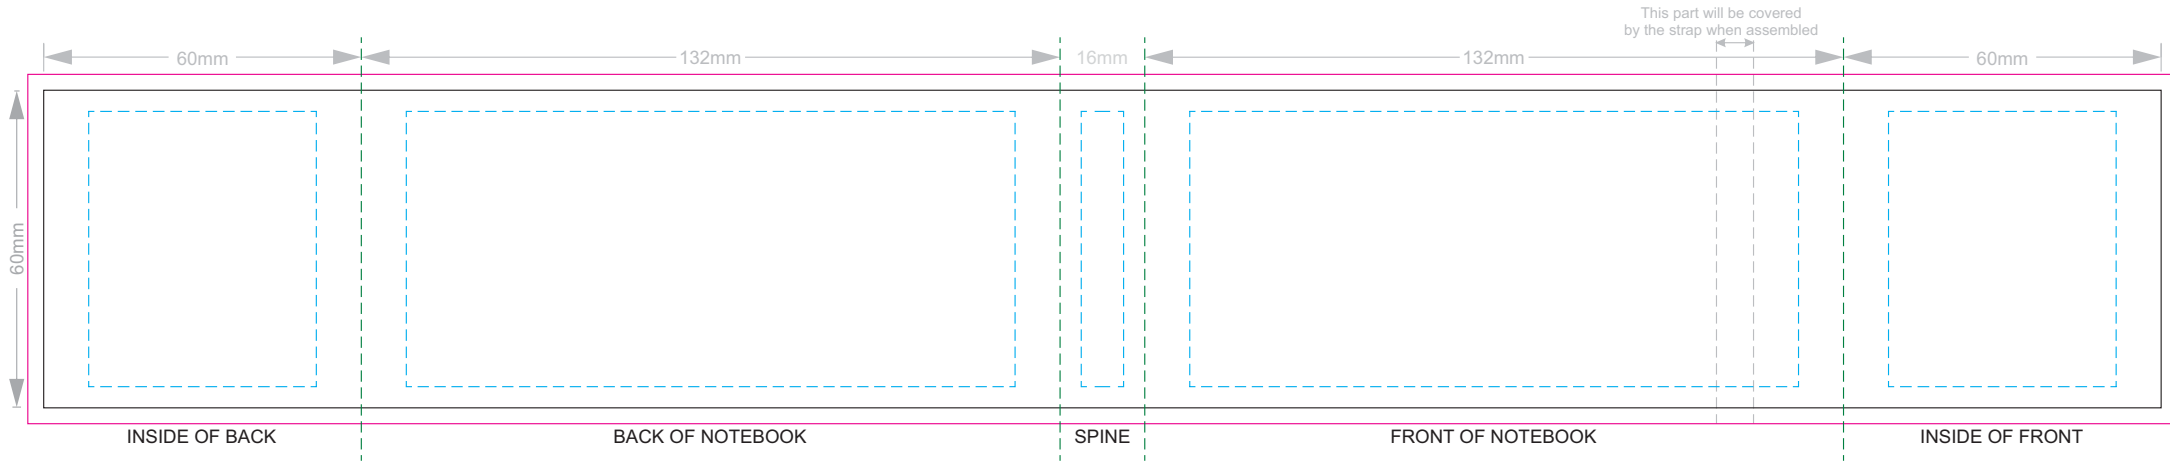

100% of Actual Size
Screen Print (one colour)

100mm

170mm

Reef Blue

Sapphire Blue

Prussian Blue

100% of Actual Size
Debossing Front Cover
Debossing XL Front Cover

Print area 100 x 80mm is moveable within the XL deboss area and can rotate to suit.

100% of Actual Size
Debossing Back Cover

70% of Actual Size
Pad Print Front End-Paper

Branding area can be moved anywhere within the red lines.

70% of Actual Size
Pad Print Back End-Paper

Branding area can be moved anywhere within the red lines.

70% of Actual Size
Digital Print - Belly Band Template

25% of Actual Size

Belly Band Assembled on Notebook
Please note that some of the artwork will be covered by the notebook closure strap when assembled.

Green Line = Fold Lines when assembled on notebook
Blue Line = The SIGNIFICANT PRINT AREA
(Keep all critical images & text within this box)
Black Line = Maximum print area
Pink Line = Bleed off to here