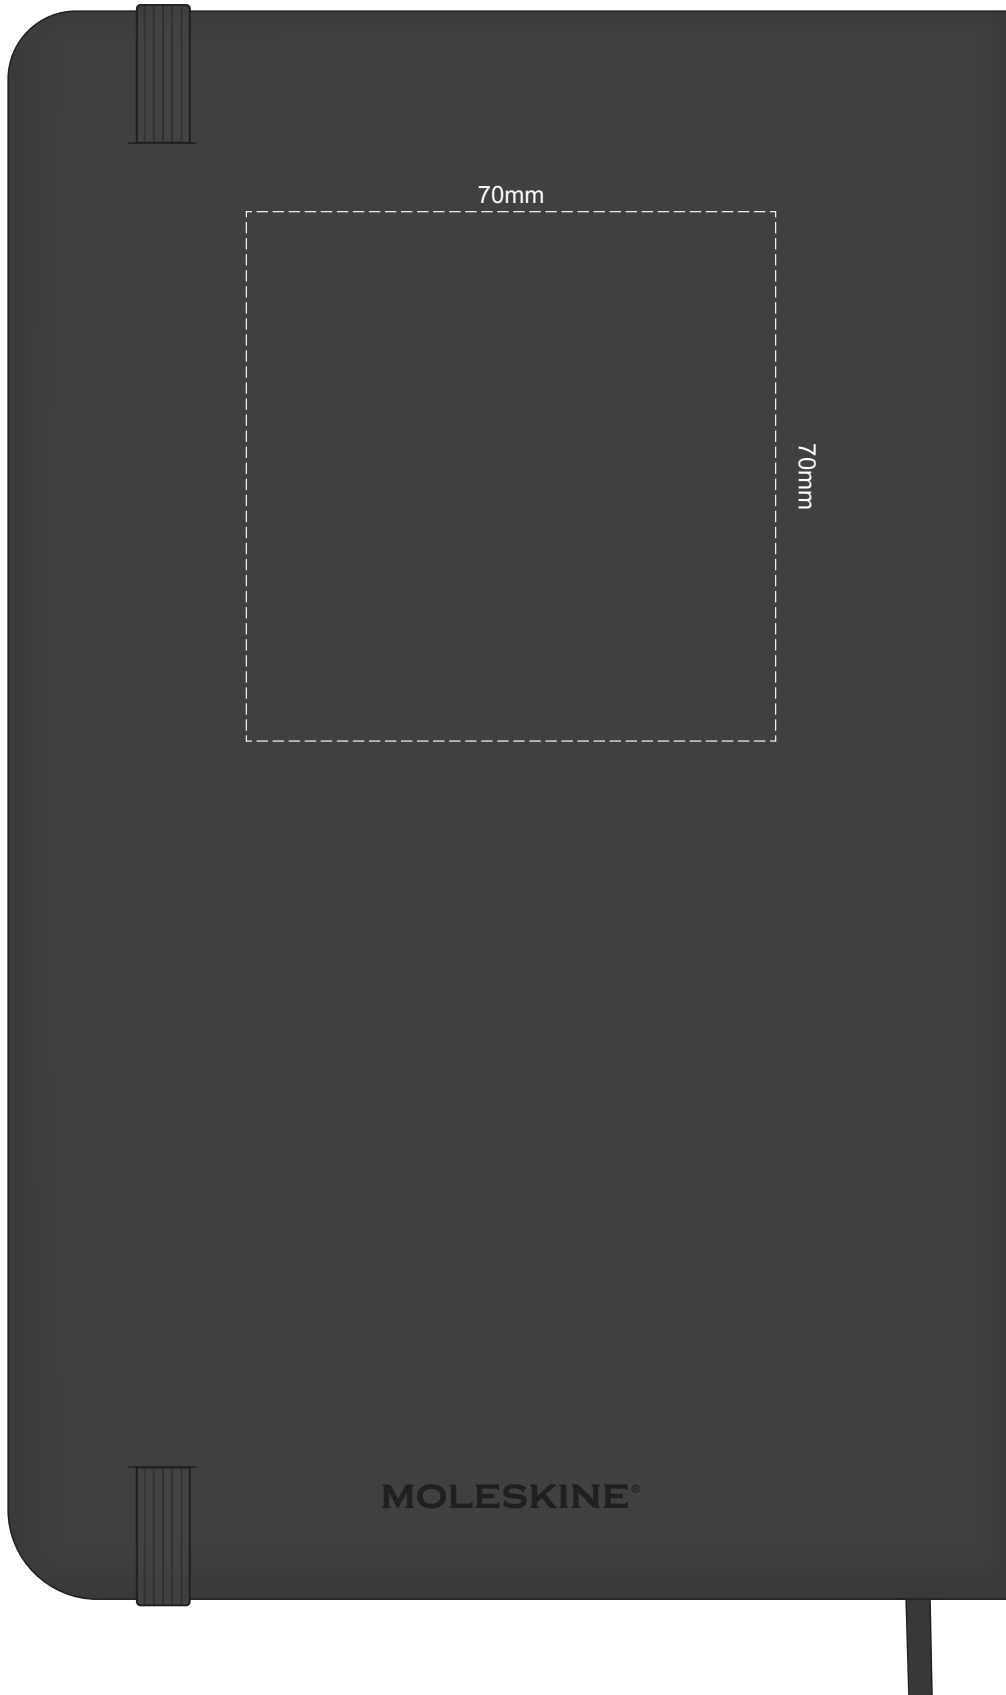

100% of Actual Size
Screen Print (one colour)

100mm

170mm

Reef Blue

Sapphire Blue

Prussian Blue

100% of Actual Size
Debossing Front Cover
Debossing XL Front Cover

Print area 100 x 80mm is moveable within the XL deboss area and can rotate to suit.

100% of Actual Size
Debossing Back Cover

70% of Actual Size
Pad Print Front End-Paper

Branding area can be moved anywhere within the red lines.

70% of Actual Size
Pad Print Back End-Paper

Branding area can be moved anywhere within the red lines.

70% of Actual Size
Digital Print - Belly Band Template

25% of Actual Size

Belly Band Assembled on Notebook
Please note that some of the artwork will be covered by the notebook closure strap when assembled.

Green Line = Fold Lines when assembled on notebook
Blue Line = The SIGNIFICANT PRINT AREA
(Keep all critical images & text within this box)
Black Line = Maximum print area
Pink Line = Bleed off to here