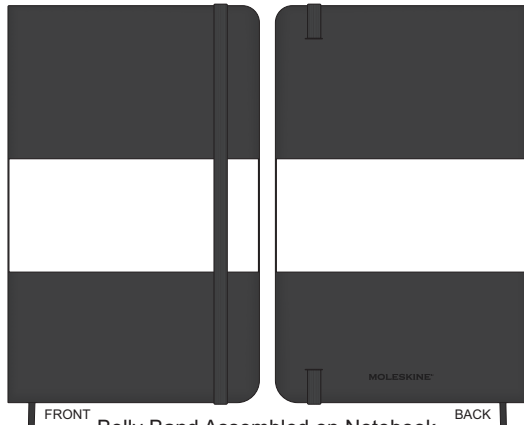

100% of Actual Size
Screen Print (one colour)

100mm

170mm

Reef Blue

Sapphire Blue

Prussian Blue

100% of Actual Size
Debossing Front Cover
Debossing XL Front Cover

Print area 100 x 80mm is moveable within the XL deboss area and can rotate to suit.

100% of Actual Size
Debossing Back Cover

70% of Actual Size
Pad Print Front End-Paper

Branding area can be moved anywhere within the red lines.

70% of Actual Size
Pad Print Back End-Paper

Branding area can be moved anywhere within the red lines.

70% of Actual Size
Digital Print - Belly Band Template

25% of Actual Size

Belly Band Assembled on Notebook
Please note that some of the artwork will be covered by the notebook closure strap when assembled.

Green Line = Fold Lines when assembled on notebook
Blue Line = The SIGNIFICANT PRINT AREA
(Keep all critical images & text within this box)
Black Line = Maximum print area
Pink Line = Bleed off to here