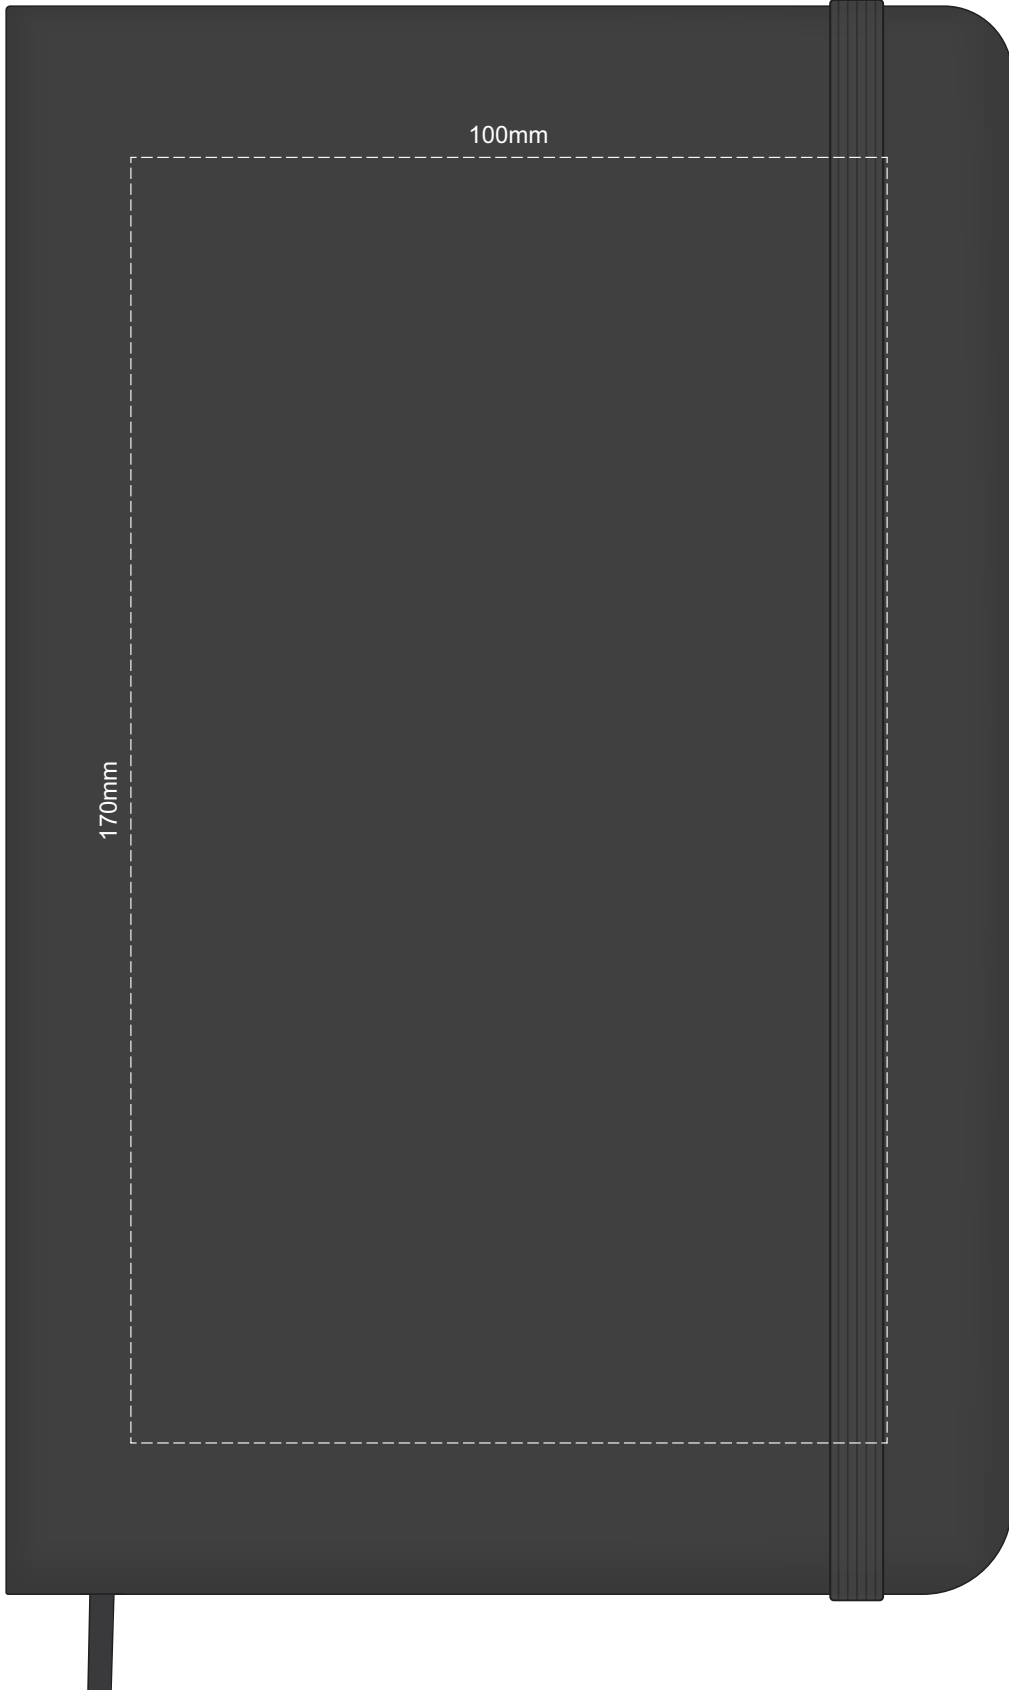

100% of Actual Size
Screen Print (one colour)

100mm

170mm

Reef Blue

Sapphire Blue

Prussian Blue

100% of Actual Size
Debossing Front Cover
Debossing XL Front Cover

Print area 100 x 80mm is moveable within the XL deboss area and can rotate to suit.

100% of Actual Size
Debossing Back Cover

70% of Actual Size
Pad Print Front End-Paper

Branding area can be moved anywhere within the red lines.

70% of Actual Size
Pad Print Back End-Paper

Branding area can be moved anywhere within the red lines.

70% of Actual Size
Digital Print - Belly Band Template

25% of Actual Size

Belly Band Assembled on Notebook
Please note that some of the artwork will be covered by the notebook closure strap when assembled.

Green Line = Fold Lines when assembled on notebook
Blue Line = The SIGNIFICANT PRINT AREA
(Keep all critical images & text within this box)
Black Line = Maximum print area
Pink Line = Bleed off to here