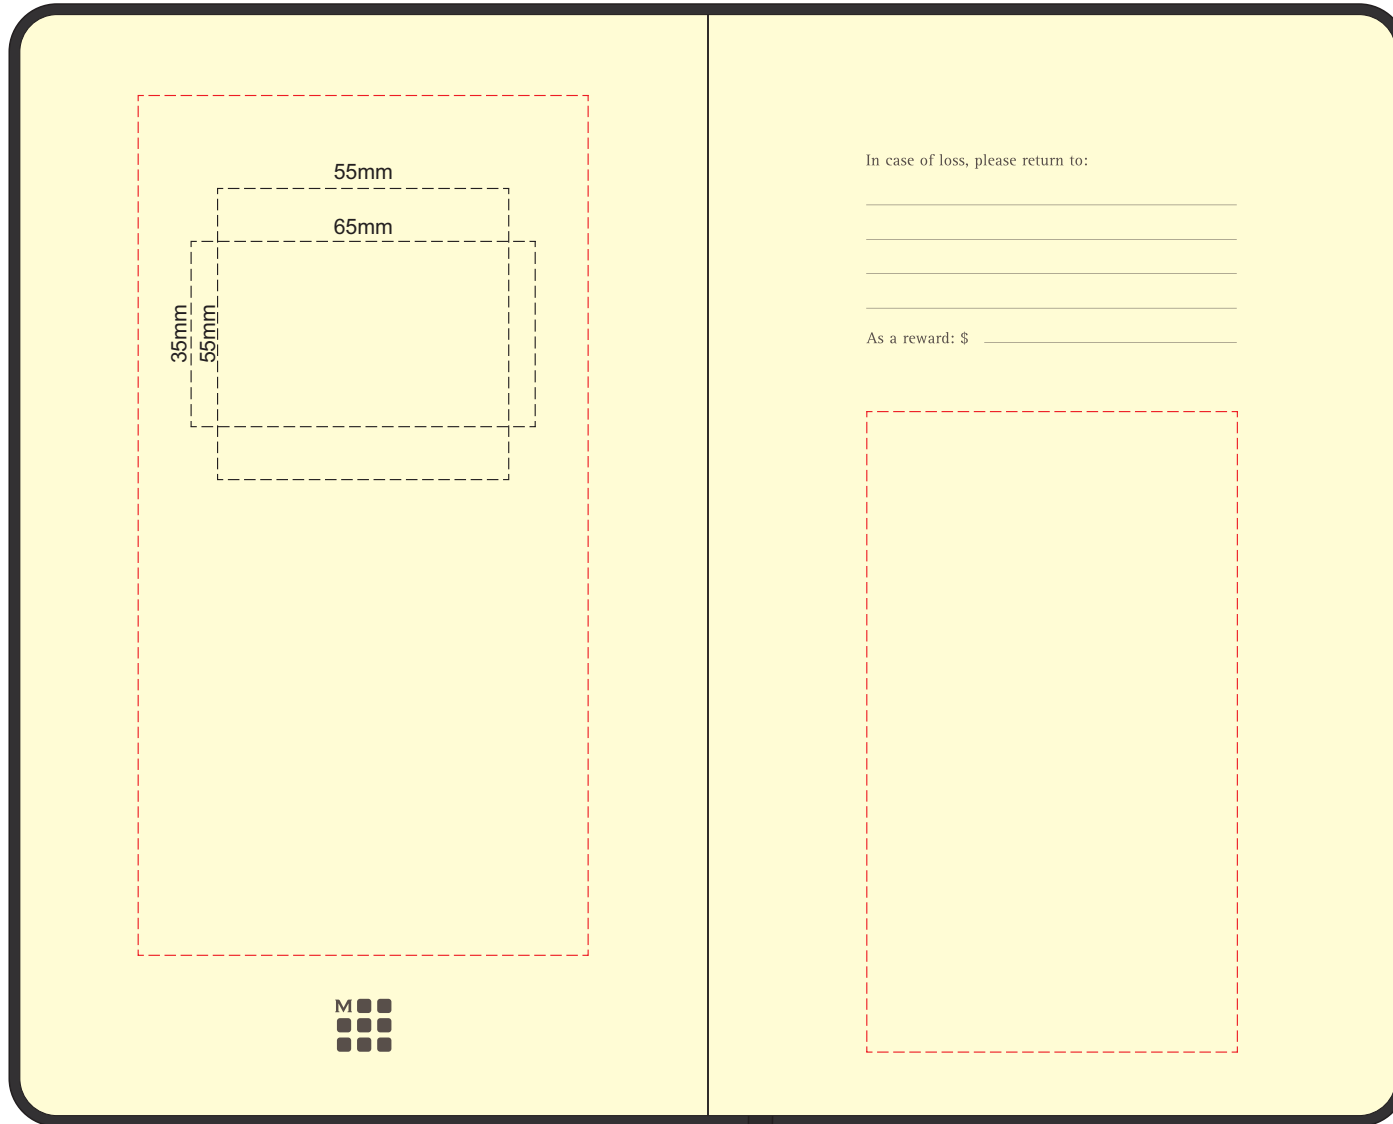

100% of Actual Size
Screen Print (one colour)

100mm

170mm

Reef Blue

Sapphire Blue

Prussian Blue

100% of Actual Size
Debossing Front Cover
Debossing XL Front Cover

Print area 100 x 80mm is moveable within the XL deboss area and can rotate to suit.

100% of Actual Size
Debossing Back Cover

70% of Actual Size
Pad Print Front End-Paper

Branding area can be moved anywhere within the red lines.

70% of Actual Size
Pad Print Back End-Paper

Branding area can be moved anywhere within the red lines.

70% of Actual Size
Digital Print - Belly Band Template

25% of Actual Size

Belly Band Assembled on Notebook
Please note that some of the artwork will be covered by the notebook closure strap when assembled.

Green Line = Fold Lines when assembled on notebook
Blue Line = The SIGNIFICANT PRINT AREA
(Keep all critical images & text within this box)
Black Line = Maximum print area
Pink Line = Bleed off to here