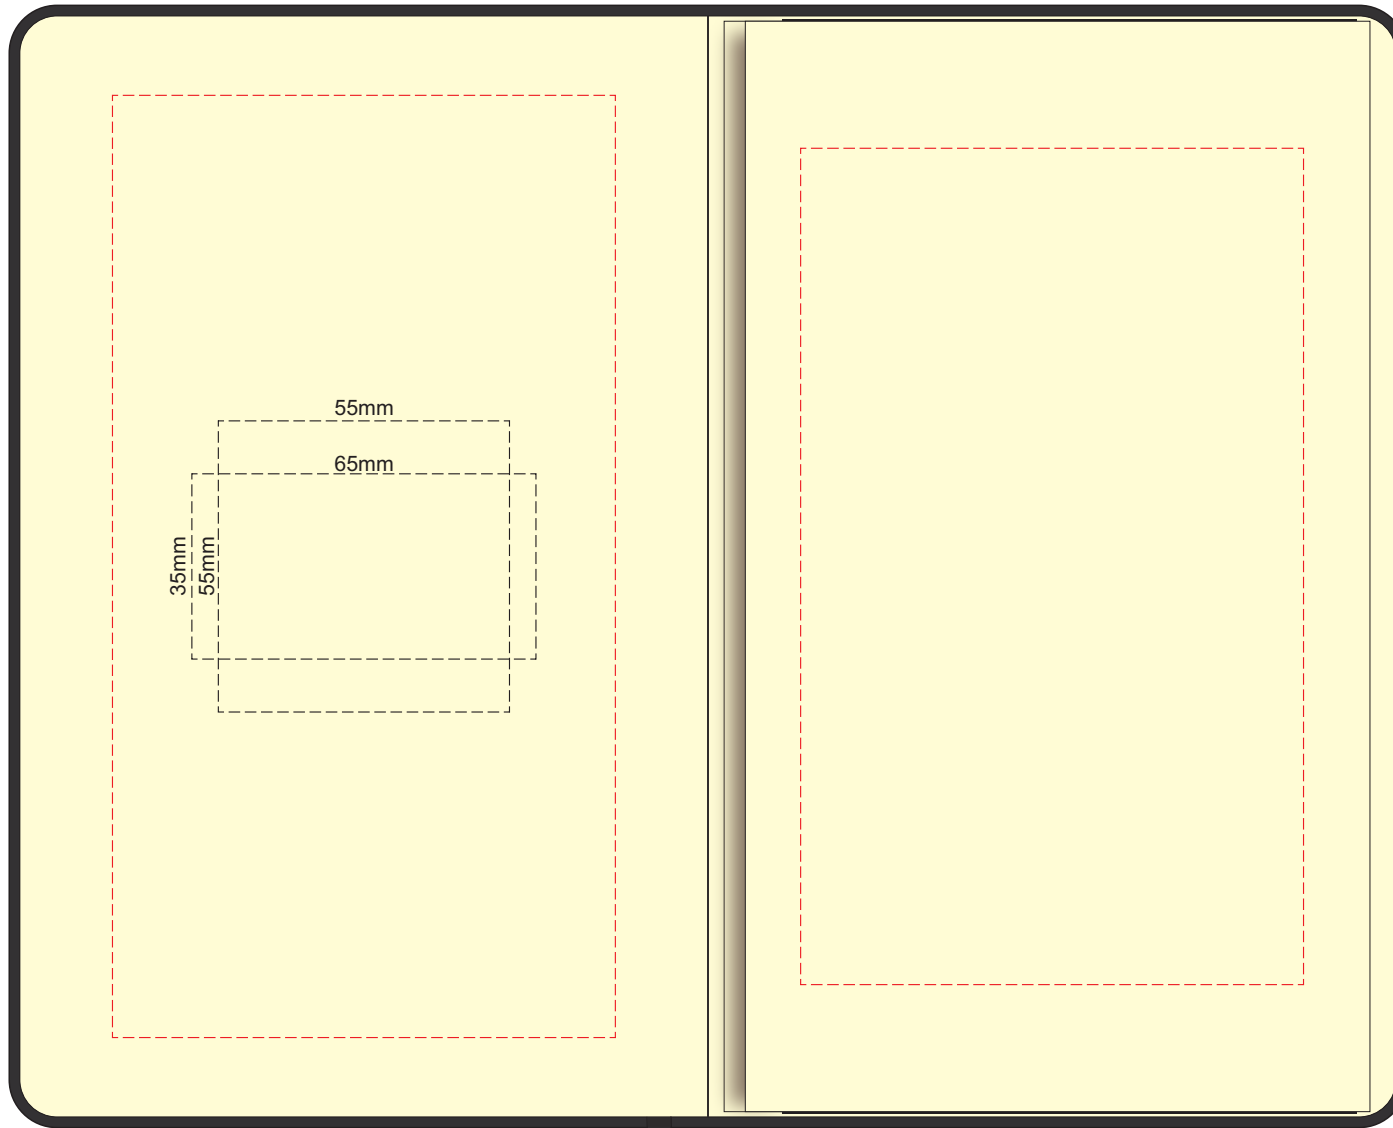

100% of Actual Size
Screen Print (one colour)

100mm

170mm

Reef Blue

Sapphire Blue

Prussian Blue

100% of Actual Size
Debossing Front Cover
Debossing XL Front Cover

Print area 100 x 80mm is moveable within the XL deboss area and can rotate to suit.

100% of Actual Size
Debossing Back Cover

70% of Actual Size
Pad Print Front End-Paper

Branding area can be moved anywhere within the red lines.

70% of Actual Size
Pad Print Back End-Paper

Branding area can be moved anywhere within the red lines.

70% of Actual Size
Digital Print - Belly Band Template

25% of Actual Size

Belly Band Assembled on Notebook
Please note that some of the artwork will be covered by the notebook closure strap when assembled.

Green Line = Fold Lines when assembled on notebook
Blue Line = The SIGNIFICANT PRINT AREA
(Keep all critical images & text within this box)
Black Line = Maximum print area
Pink Line = Bleed off to here