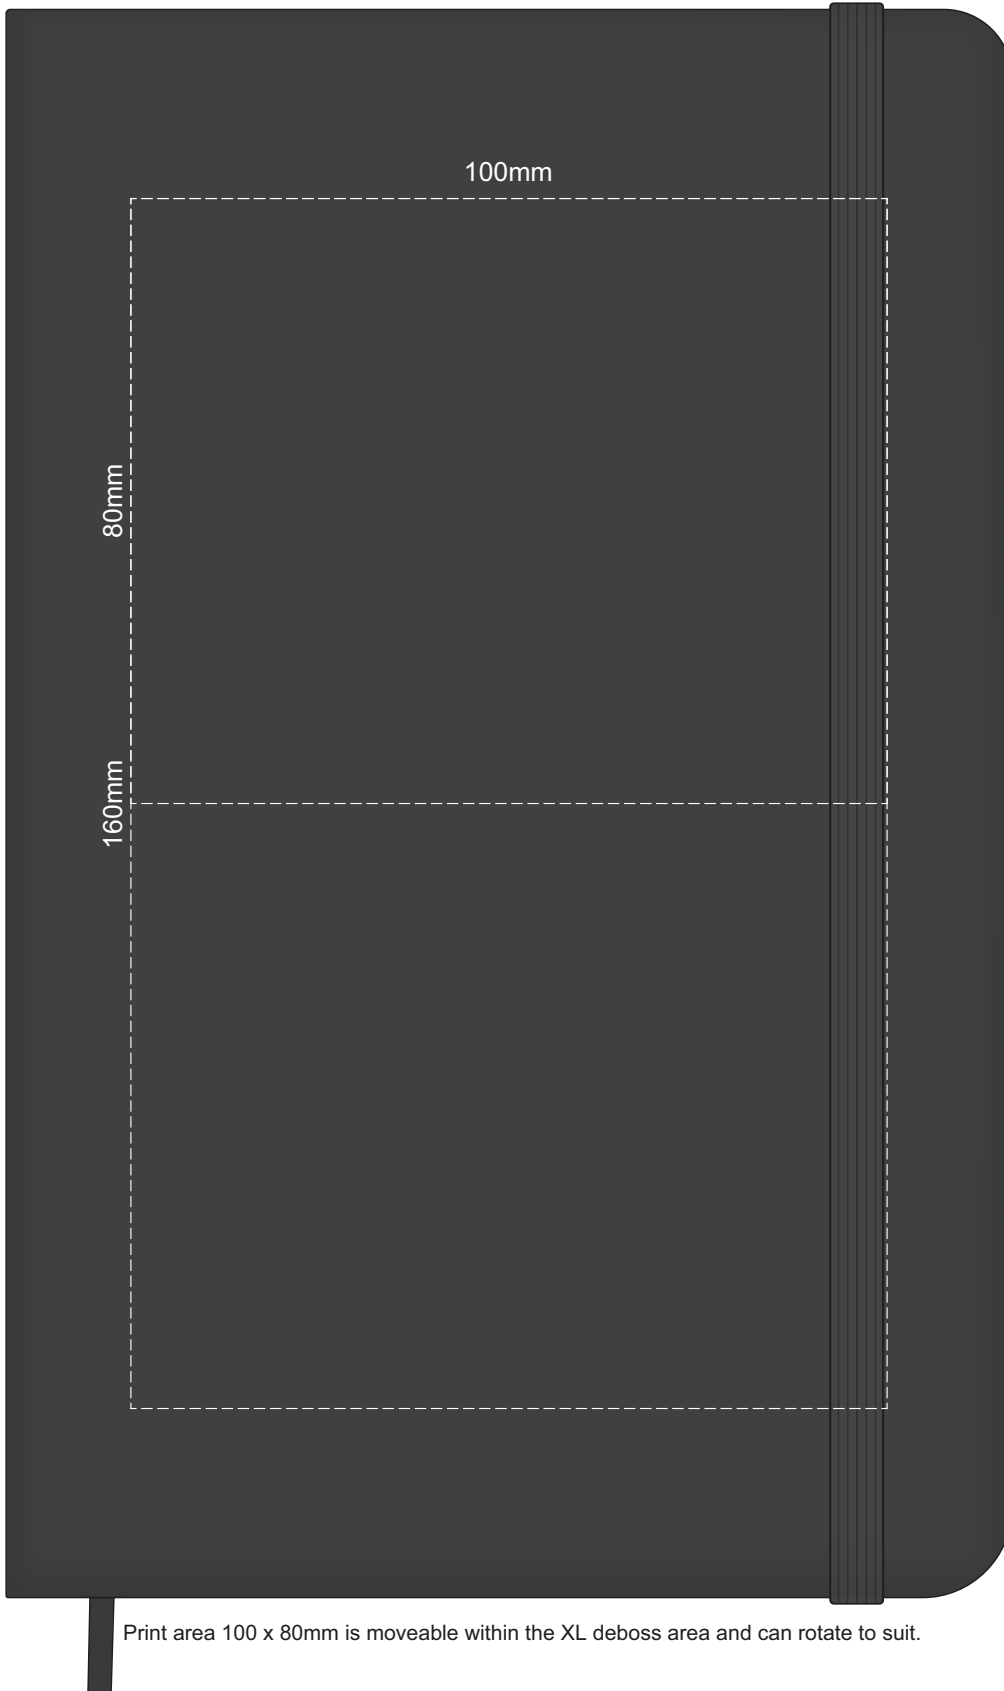

100% of Actual Size
Screen Print (one colour)

100mm

170mm

Reef Blue

Sapphire Blue

Prussian Blue

100% of Actual Size
Debossing Front Cover
Debossing XL Front Cover

Print area 100 x 80mm is moveable within the XL deboss area and can rotate to suit.

100% of Actual Size
Debossing Back Cover

70% of Actual Size
Pad Print Front End-Paper

Branding area can be moved anywhere within the red lines.

70% of Actual Size
Pad Print Back End-Paper

Branding area can be moved anywhere within the red lines.

70% of Actual Size
Digital Print - Belly Band Template

25% of Actual Size

Belly Band Assembled on Notebook
Please note that some of the artwork will be covered by the notebook closure strap when assembled.

Green Line = Fold Lines when assembled on notebook
Blue Line = The SIGNIFICANT PRINT AREA
(Keep all critical images & text within this box)
Black Line = Maximum print area
Pink Line = Bleed off to here