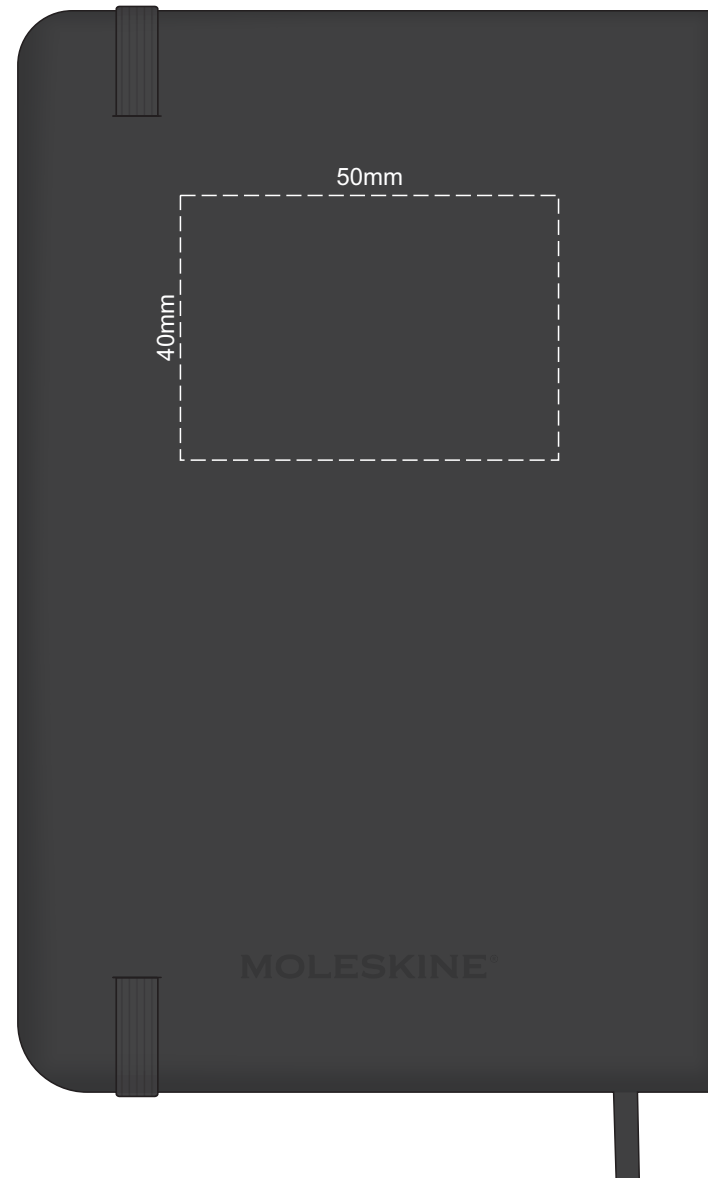

100% of Actual Size
Debossing

100% of Actual Size
Debossing Back Cover

100% of Actual Size
Pad Print Front End-Paper

The diagram shows a yellow rectangular pad print front end-paper divided into two vertical panels. The left panel features a large red dashed rectangle with a horizontal dimension of 55mm and a vertical dimension of 55mm. Below this rectangle is a small grid of nine squares, with the letter 'M' to its left. The right panel contains the text 'In case of loss, please return to:' followed by four horizontal lines for an address. Below that is the text 'As a reward: \$' followed by a horizontal line for a monetary value. At the bottom of the right panel is another red dashed rectangle with a horizontal dimension of 55mm and a vertical dimension of 55mm.

Branding area can be moved anywhere within the red lines.

100% of Actual Size
Pad Print Back End-Paper

Branding area can be moved anywhere within the red lines.