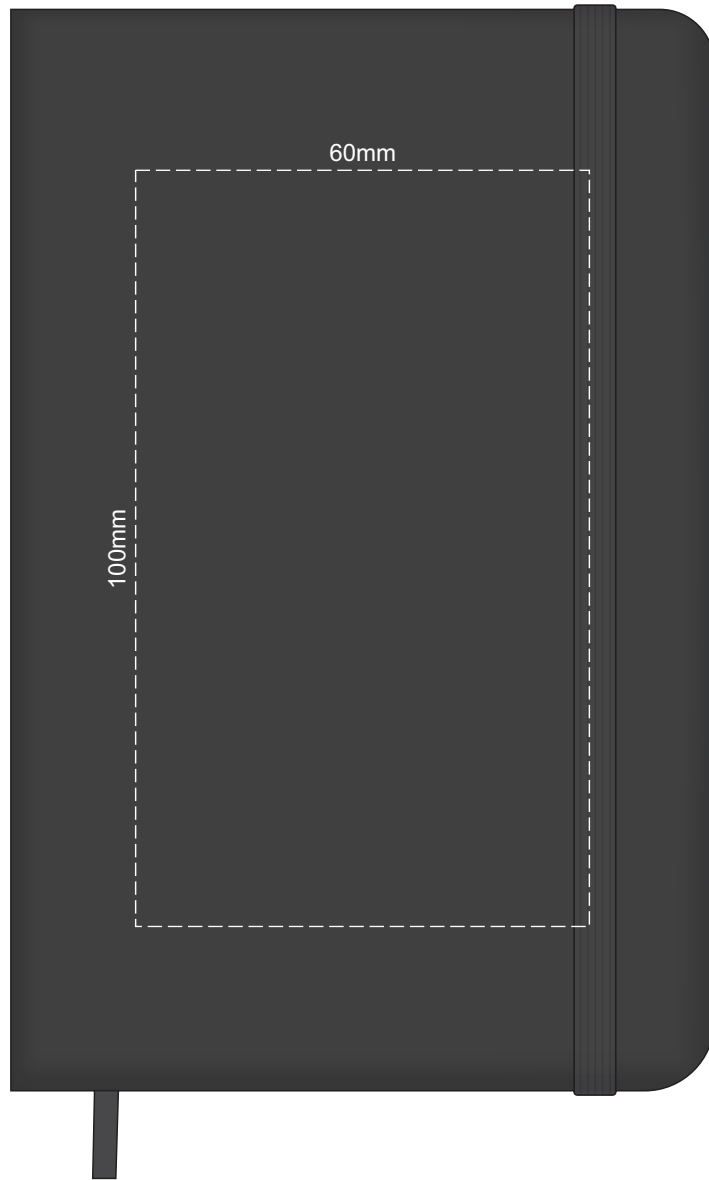

100% of Actual Size
Debossing

100% of Actual Size
Debossing Back Cover

100% of Actual Size
Pad Print Front End-Paper

The diagram shows a yellow rectangular pad print front end-paper divided into two vertical panels. The left panel features a large red dashed rectangle with a horizontal dimension of 55mm and a vertical dimension of 55mm. Below this rectangle is a small grid of nine squares, with the letter 'M' to its left. The right panel contains the text 'In case of loss, please return to:' followed by four horizontal lines for an address. Below that is the text 'As a reward: \$' followed by a horizontal line for a monetary value. At the bottom of the right panel is another red dashed rectangle with a horizontal dimension of 55mm and a vertical dimension of 55mm.

Branding area can be moved anywhere within the red lines.

100% of Actual Size
Pad Print Back End-Paper

Branding area can be moved anywhere within the red lines.