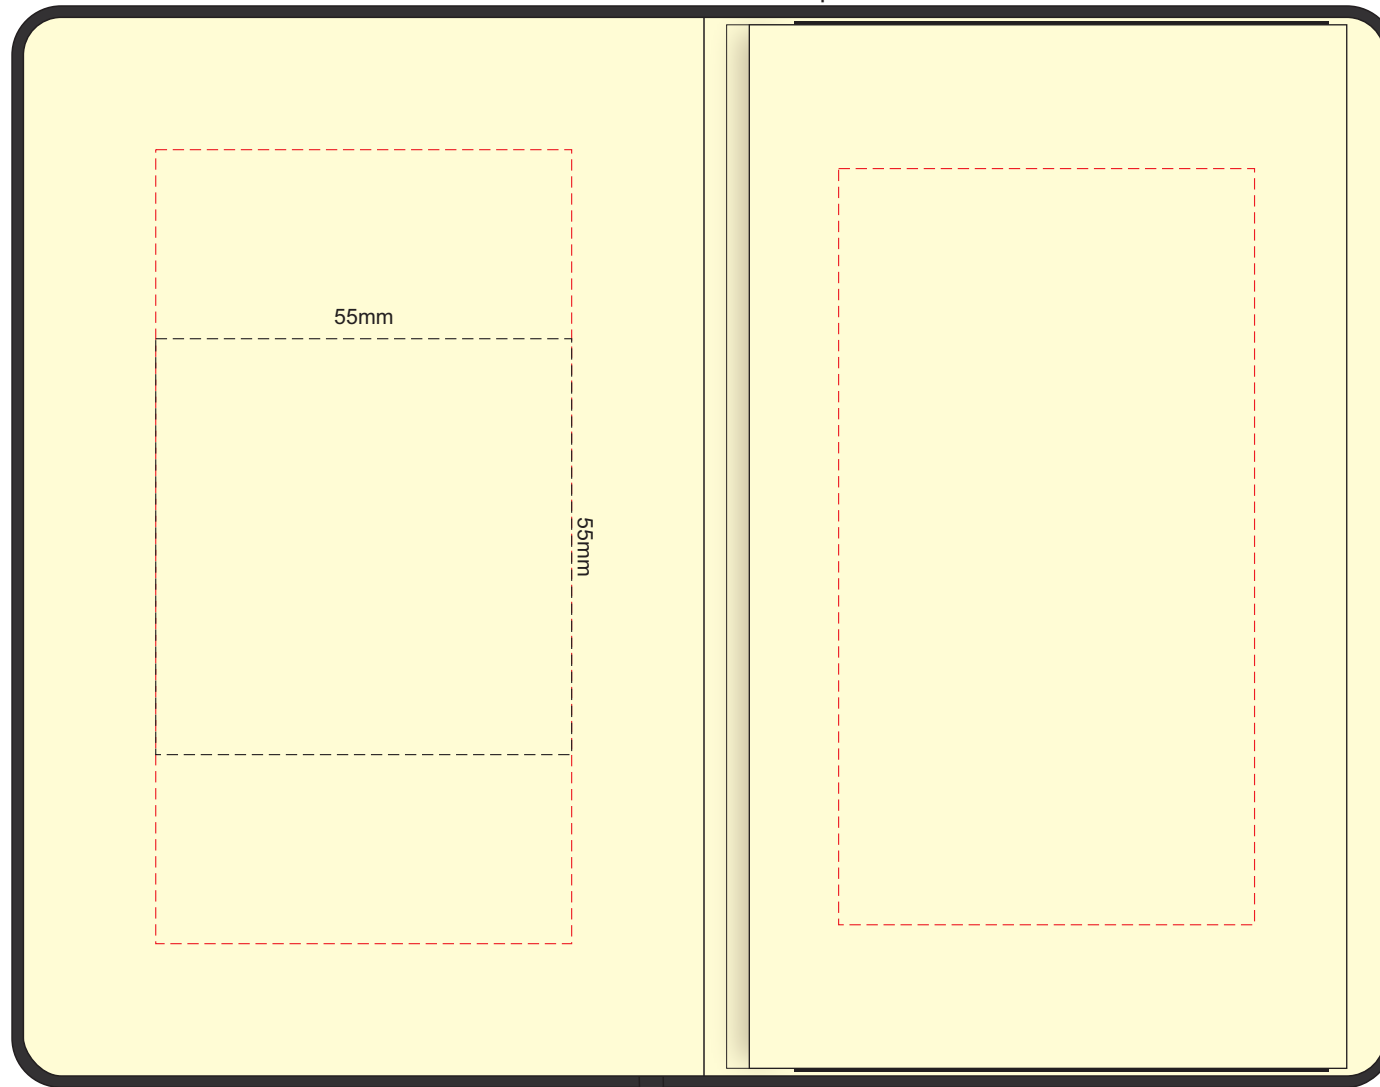

100% of Actual Size
Debossing

100% of Actual Size
Debossing Back Cover

100% of Actual Size
Pad Print Front End-Paper

The diagram shows a yellow rectangular pad print front end-paper divided into two vertical panels. The left panel features a large red dashed rectangle with a horizontal dimension of 55mm and a vertical dimension of 55mm. Below this rectangle is a small grid of nine squares, with the letter 'M' to its left. The right panel contains the text 'In case of loss, please return to:' followed by four horizontal lines for an address. Below that is the text 'As a reward: \$' followed by a horizontal line for a monetary value. At the bottom of the right panel is another red dashed rectangle with a horizontal dimension of 55mm and a vertical dimension of 55mm.

Branding area can be moved anywhere within the red lines.

100% of Actual Size
Pad Print Back End-Paper

Branding area can be moved anywhere within the red lines.