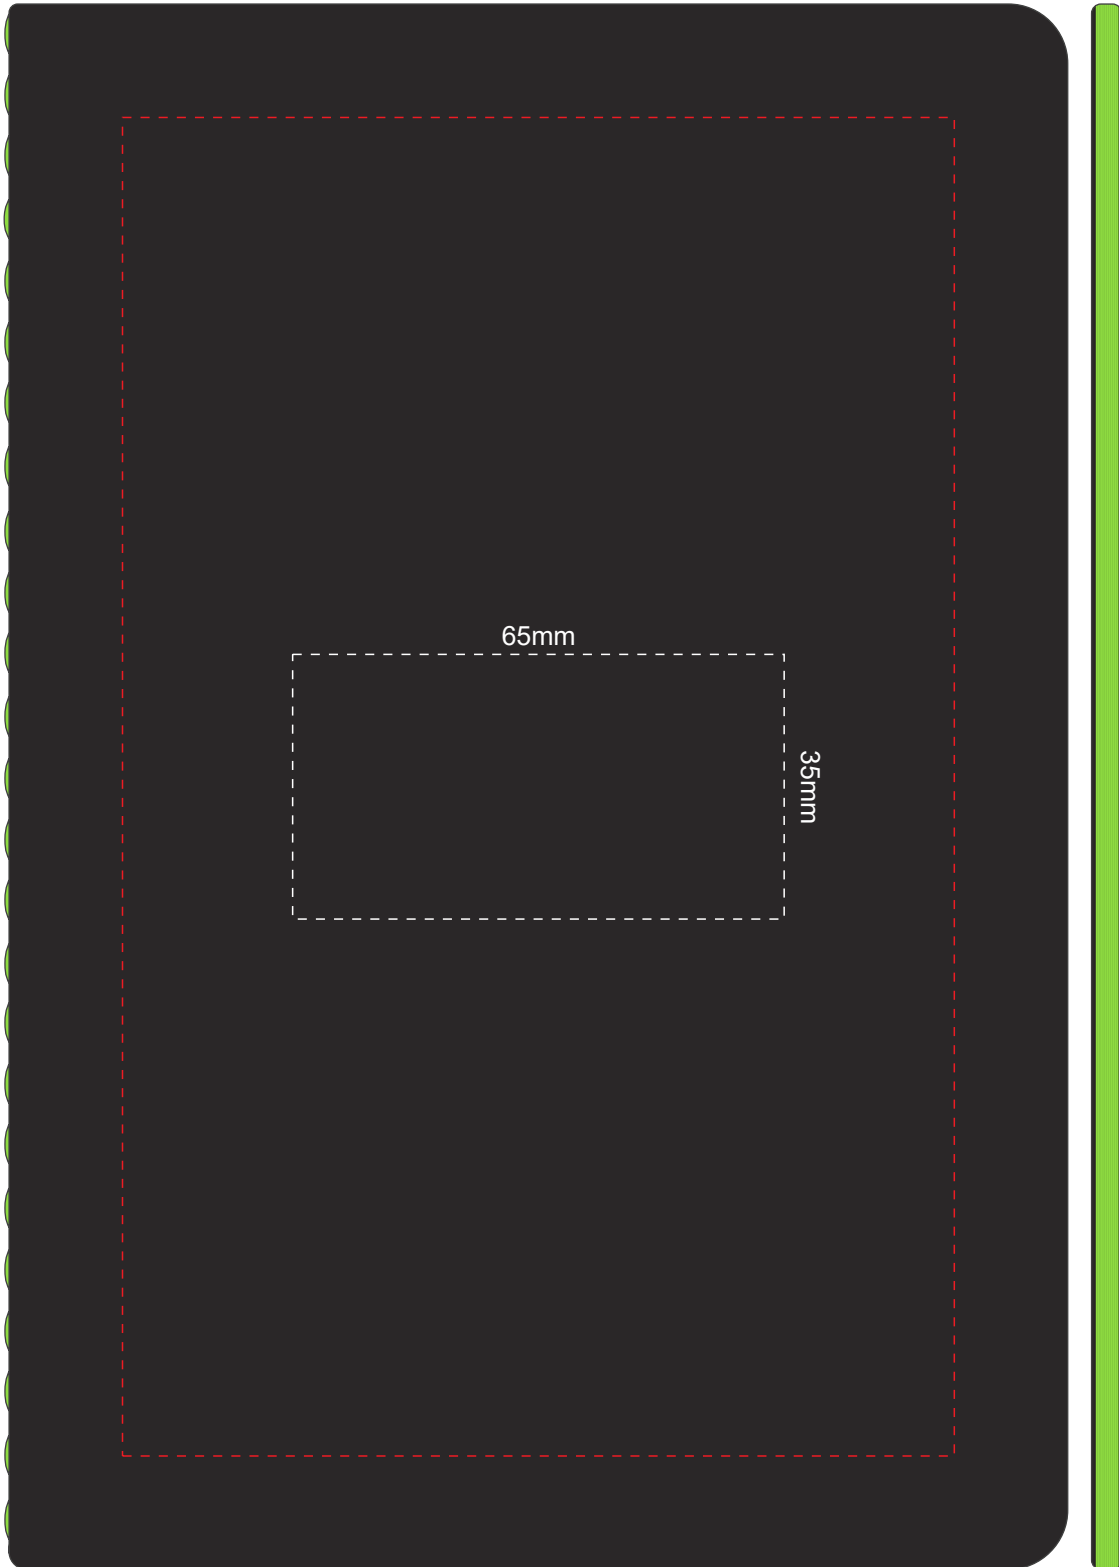

100% of Actual Size  
Pad Print

Branding area can be moved **anywhere within the red line.**

100% of Actual Size  
Pad Print

Branding area can be moved **anywhere within the red line.**

100% of Actual Size  
Screen Print (one colour)