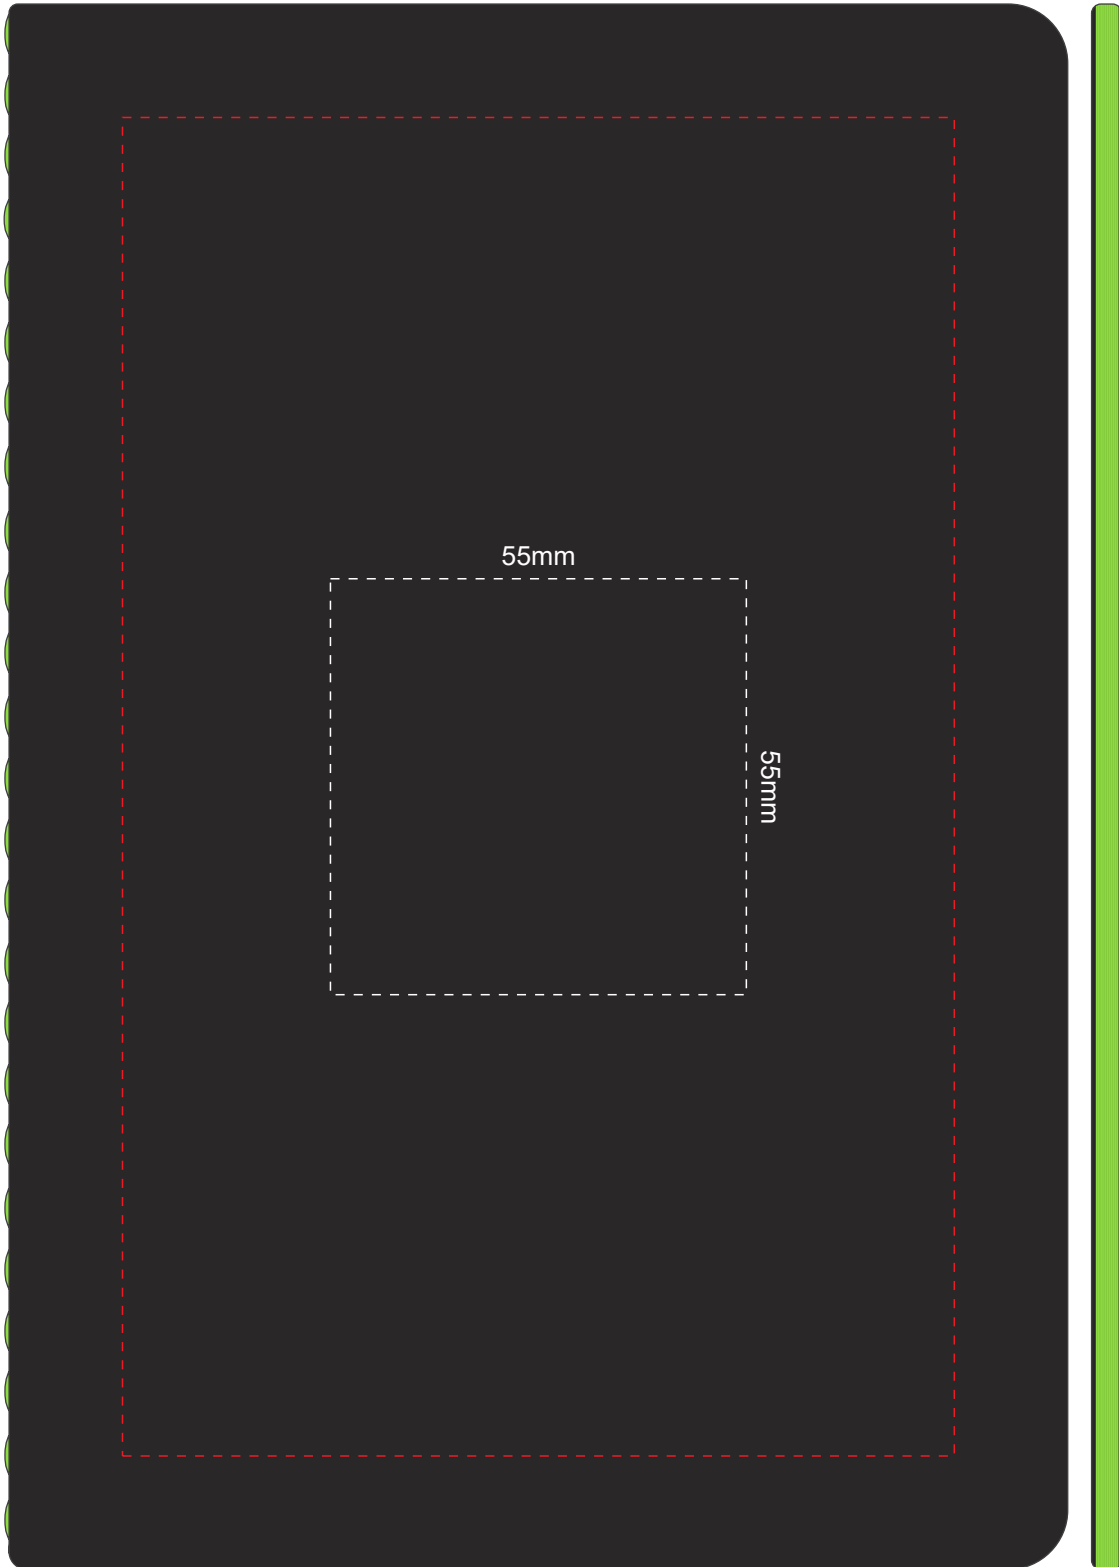

100% of Actual Size  
Pad Print

Branding area can be moved **anywhere within the red line.**

100% of Actual Size  
Pad Print

Branding area can be moved **anywhere within the red line.**

100% of Actual Size  
Screen Print (one colour)