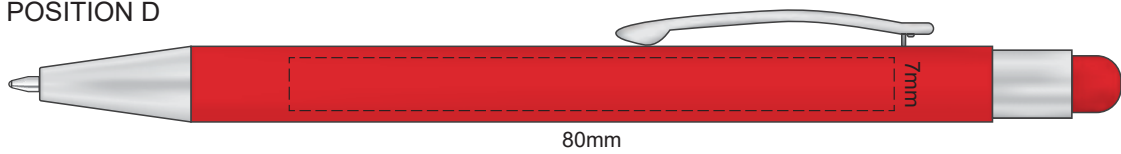

BARREL COLOURS	STYLUS COLOURS

100% of Actual Size  
Screen Print

POSITION A

100% of Actual Size  
Pad Print

POSITION D

POSITION E

100% of Actual Size  
Laser Engraving

POSITION D

POSITION E

Engraves to an Oxidised White Finish