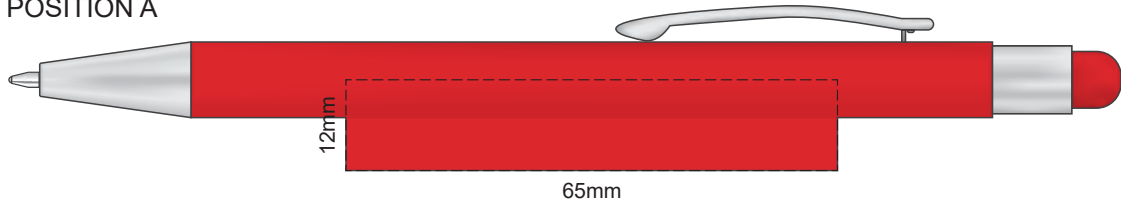

BARREL COLOURS	STYLUS COLOURS

100% of Actual Size  
Screen Print

POSITION A

100% of Actual Size  
Pad Print

POSITION D

POSITION E

100% of Actual Size  
Laser Engraving

POSITION D

POSITION E

Engraves to an Oxidised White Finish