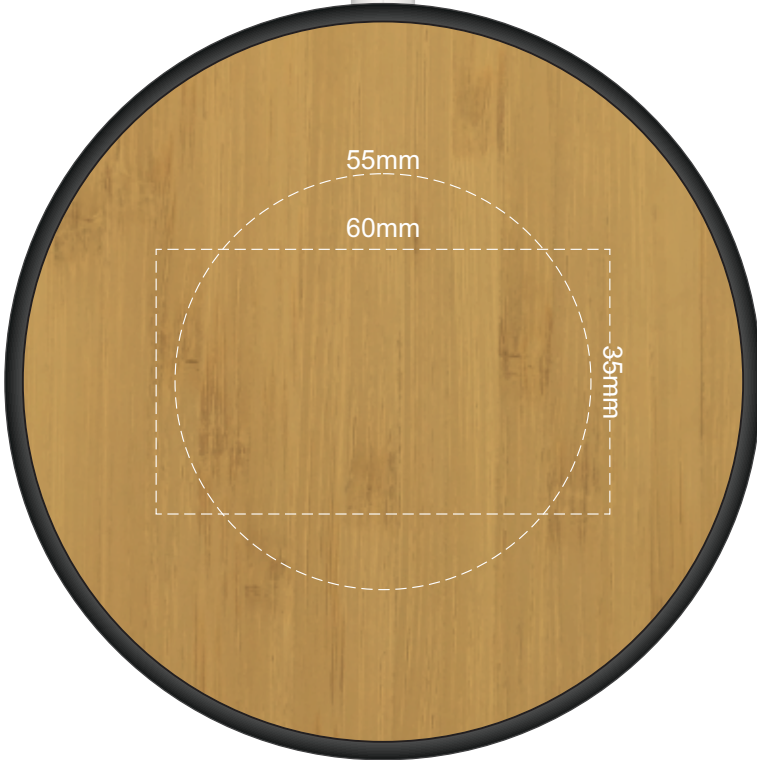

100% of Actual Size
Pad Print

100% of Actual Size
Laser Engraving

This product is a natural material,
please allow for variances in grain pattern and branding.

 Laser engraves to a natural etch

100% of Actual Size
Direct Digital

85mm