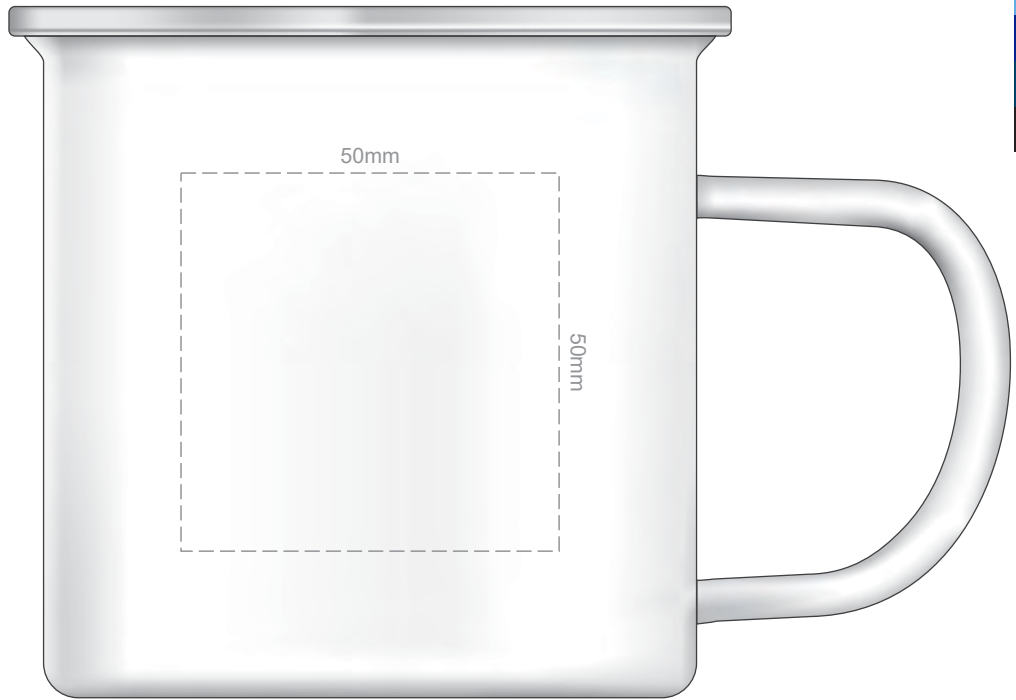

100% of Actual Size
Pad Print

100% of Actual Size
Pad Print

**ROTATE ARTWORK 180°
in order for it to be the correct way when in use.**