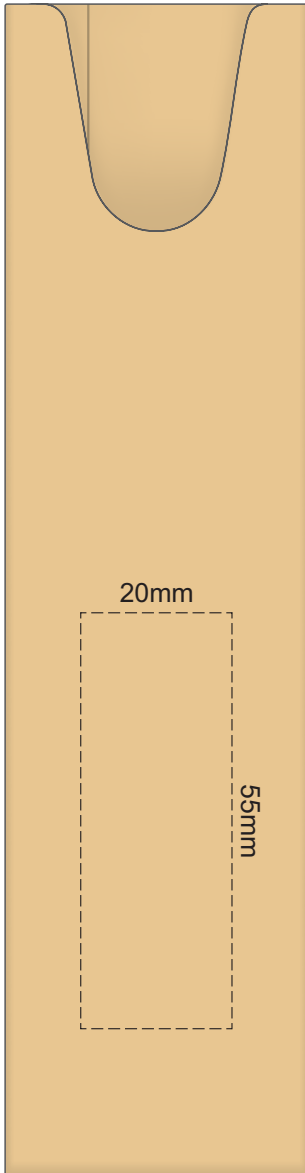

Grey
Ecrú
Pale Yellow
Yellow
Orange
Rust
Peach
Pale Pink
Pink
Red
Burgundy
Sage
Bright Green
Forest Green
Teal
Light Blue
Slate Blue
Petrol Blue
Dark Blue
Navy
Mauve
Purple
Graphite

100% of Actual Size  
Pad Print

POSITION D

POSITION E

100% of Actual Size  
Pad Print (one side only)

100% of Actual Size  
Digital Packaging Print  
(one side only)

Digital Print is only available for natural option  
Artwork will be printed directly onto the product via CMYK printing (no white),  
colours will not be vibrant due to white ink not being available for this process.