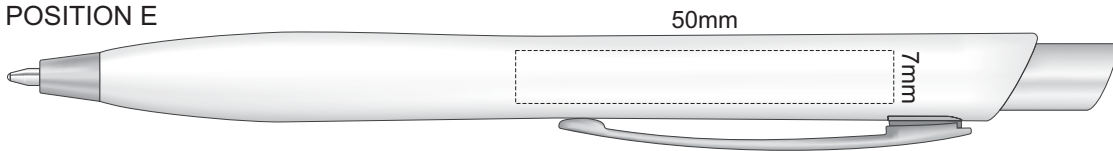

Grey
Ecrú
Pale Yellow
Yellow
Orange
Rust
Peach
Pale Pink
Pink
Red
Burgundy
Sage
Bright Green
Forest Green
Teal
Light Blue
Slate Blue
Petrol Blue
Dark Blue
Navy
Mauve
Purple
Graphite

100% of Actual Size  
Pad Print

POSITION D

POSITION E

100% of Actual Size  
Pad Print (one side only)

100% of Actual Size  
Digital Packaging Print  
(one side only)

Digital Print is only available for natural option  
Artwork will be printed directly onto the product via CMYK printing (no white),  
colours will not be vibrant due to white ink not being available for this process.