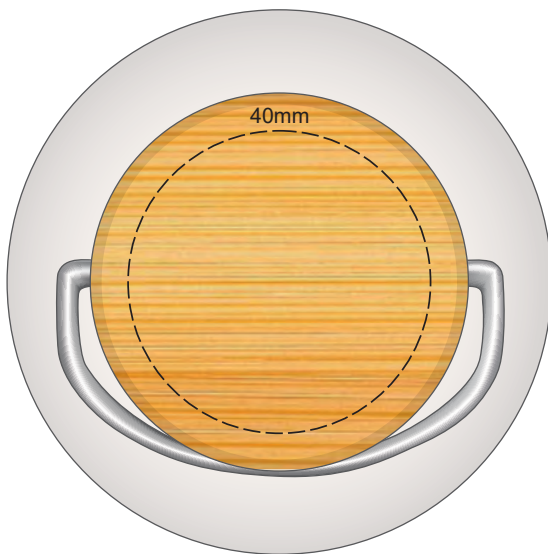

70% of Actual Size
Screen Print

180mm

120mm

Approximately 23mm unprintable area

Approximately 23mm unprintable area

Red Line = Exact opposites of the product
(centre artwork to the red line)

Ecru
Grey
Yellow
Mustard
Orange
Rust
Pale Pink
Pink
Red
Burgundy
Sage
Olive
Bright Green
Dark Green
Teal
Light Blue
Pale Blue
Petrol Blue
Royal Blue
Navy
Mauve
Purple
Black

100% of Actual Size
Engraving on Stainless Steel Lid

 Silver Engraves to a Natural Etch

Stainless Steel Lid

100% of Actual Size
Engraving on Wooden Lid

This product is a natural material, please allow for variances in grain pattern and engraving colour.

 Engraves to a Natural Etch

Wooden Lid

100% of Actual Size
Laser Engraving

Ecru
Grey
Yellow
Mustard
Orange
Rust
Pale Pink
Pink
Red
Burgundy
Sage
Olive
Bright Green
Dark Green
Teal
Light Blue
Pale Blue
Petrol Blue
Royal Blue
Navy
Mauve
Purple

Engraves to a
Shiny Steel Finish

70% of Actual Size
Rotary Digital
(Gloss Finish)

Red Line = Exact opposites of the product
(centre artwork to the red line)

Ecru
Grey
Yellow
Mustard
Orange
Rust
Pale Pink
Pink
Red
Burgundy
Sage
Olive
Bright Green
Dark Green
Teal
Light Blue
Pale Blue
Petrol Blue
Royal Blue
Navy
Mauve
Purple