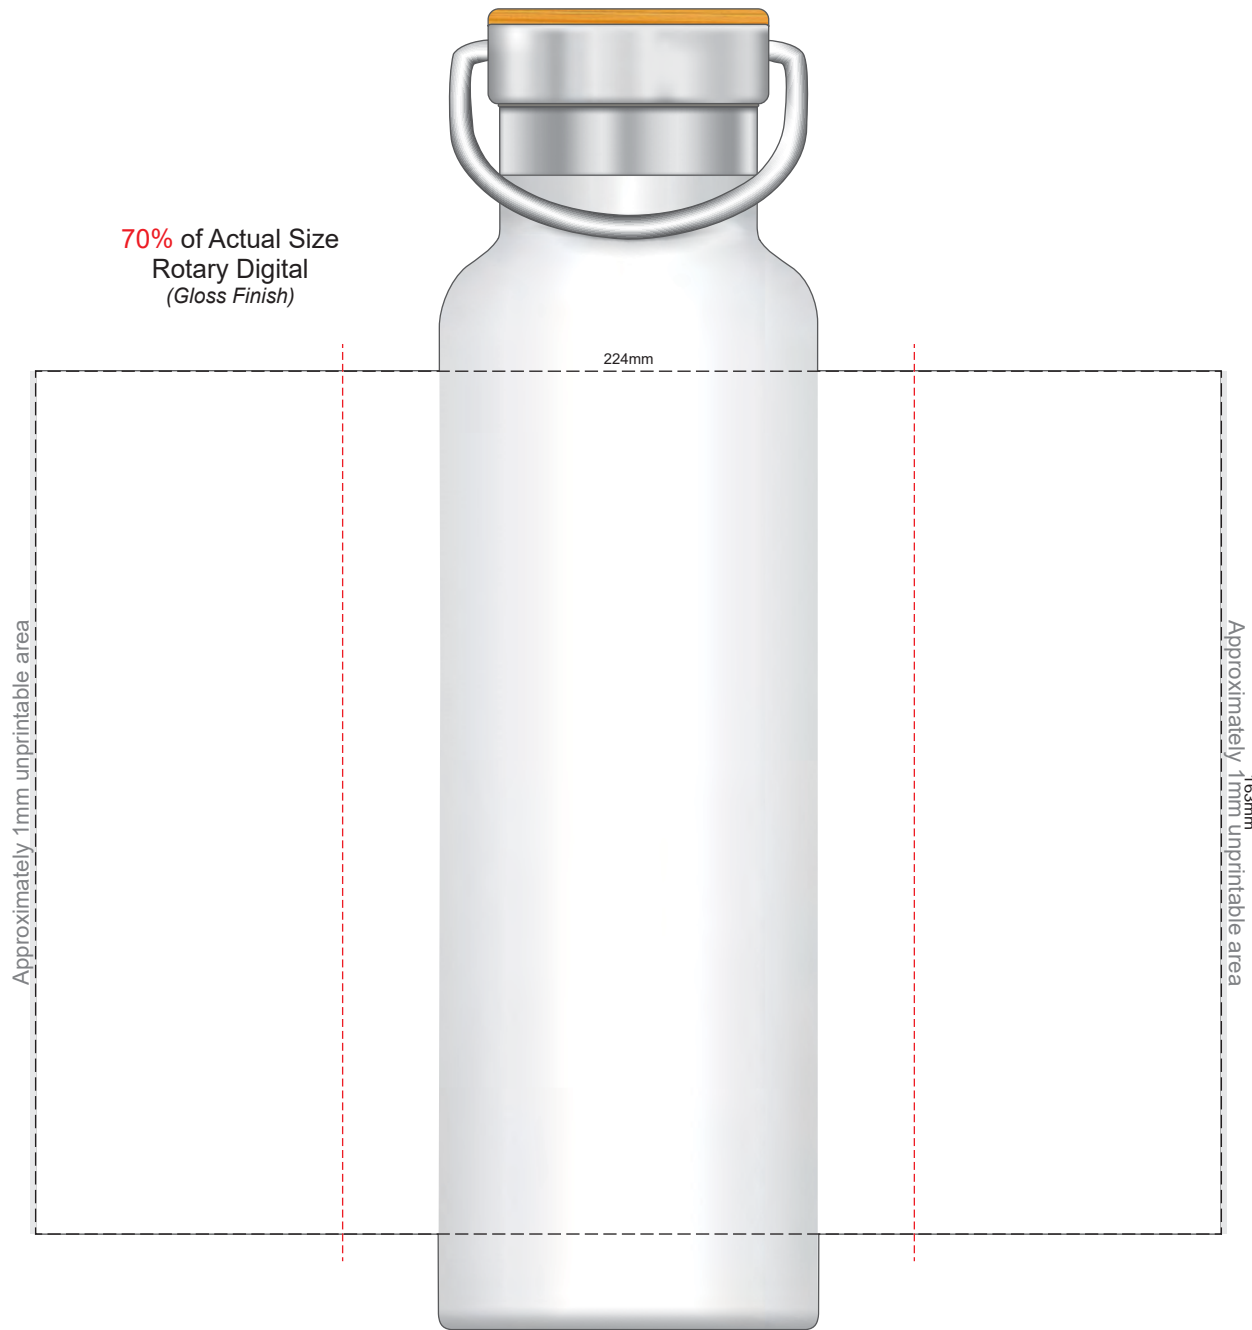

70% of Actual Size
Screen Print

180mm

120mm

Approximately 23mm unprintable area

Approximately 23mm unprintable area

Red Line = Exact opposites of the product
(centre artwork to the red line)

Ecru
Grey
Yellow
Mustard
Orange
Rust
Pale Pink
Pink
Red
Burgundy
Sage
Olive
Bright Green
Dark Green
Teal
Light Blue
Pale Blue
Petrol Blue
Royal Blue
Navy
Mauve
Purple
Black

 Engraves to a Natural Etch

Wooden Lid

100% of Actual Size
Laser Engraving

Ecru
Grey
Yellow
Mustard
Orange
Rust
Pale Pink
Pink
Red
Burgundy
Sage
Olive
Bright Green
Dark Green
Teal
Light Blue
Pale Blue
Petrol Blue
Royal Blue
Navy
Mauve
Purple

Engraves to a
Shiny Steel Finish

70% of Actual Size
Rotary Digital
(Gloss Finish)

Red Line = Exact opposites of the product
(centre artwork to the red line)

Ecru
Grey
Yellow
Mustard
Orange
Rust
Pale Pink
Pink
Red
Burgundy
Sage
Olive
Bright Green
Dark Green
Teal
Light Blue
Pale Blue
Petrol Blue
Royal Blue
Navy
Mauve
Purple

100% of Actual Size
Pad Print (one colour)