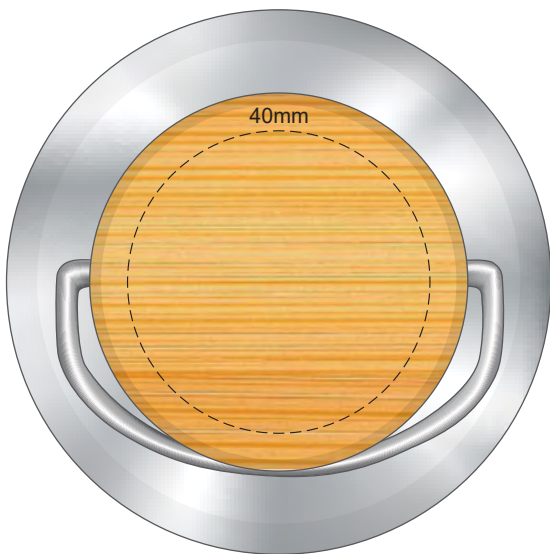

100% of Actual Size
Pad Print

100% of Actual Size
Pad Print

80% of Actual Size
Screen Print

180mm

120mm

Approximately 23mm unprintable area

Approximately 23mm unprintable area

Red Line = Exact opposites of the product
(centre artwork to the red line)

100% of Actual Size
Engraving on Stainless Steel Lid

 Silver Engraves to a Natural Etch

Stainless Steel Lid

100% of Actual Size
Engraving on Wooden Lid

 Engraves to a Natural Etch

Wooden Lid

This product is a natural material, please allow for variances in grain pattern and engraving colour.

100% of Actual Size
Laser Engraving

Engraves to a
Natural Etch

80% of Actual Size
Digital Rotary
(Gloss Finish)

224mm

Approximately 1mm unprintable area

Approximately 1mm unprintable area
163mm

Red Line = Exact opposites of the product
(centre artwork to the red line)

100% of Actual Size
Pad Print (one colour)

Top of Tube

50mm