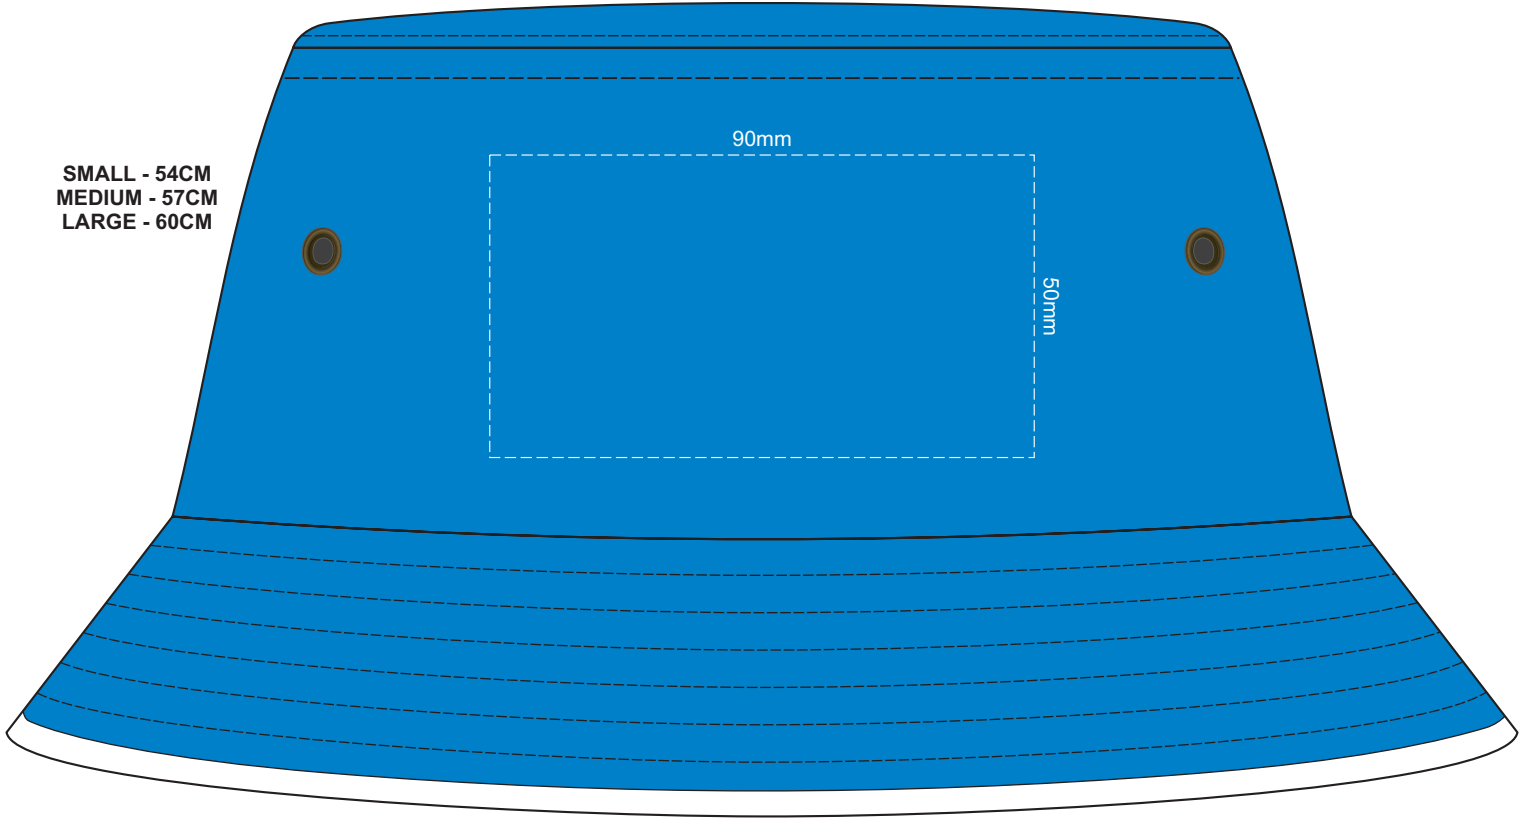

80% of Actual Size
Screen Print
Colourflex Transfer
(front & back print available)

SMALL - 54CM
MEDIUM - 57CM
LARGE - 60CM

80% of Actual Size
Embroidery
(front & back print available)

SMALL - 54CM
MEDIUM - 57CM
LARGE - 60CM