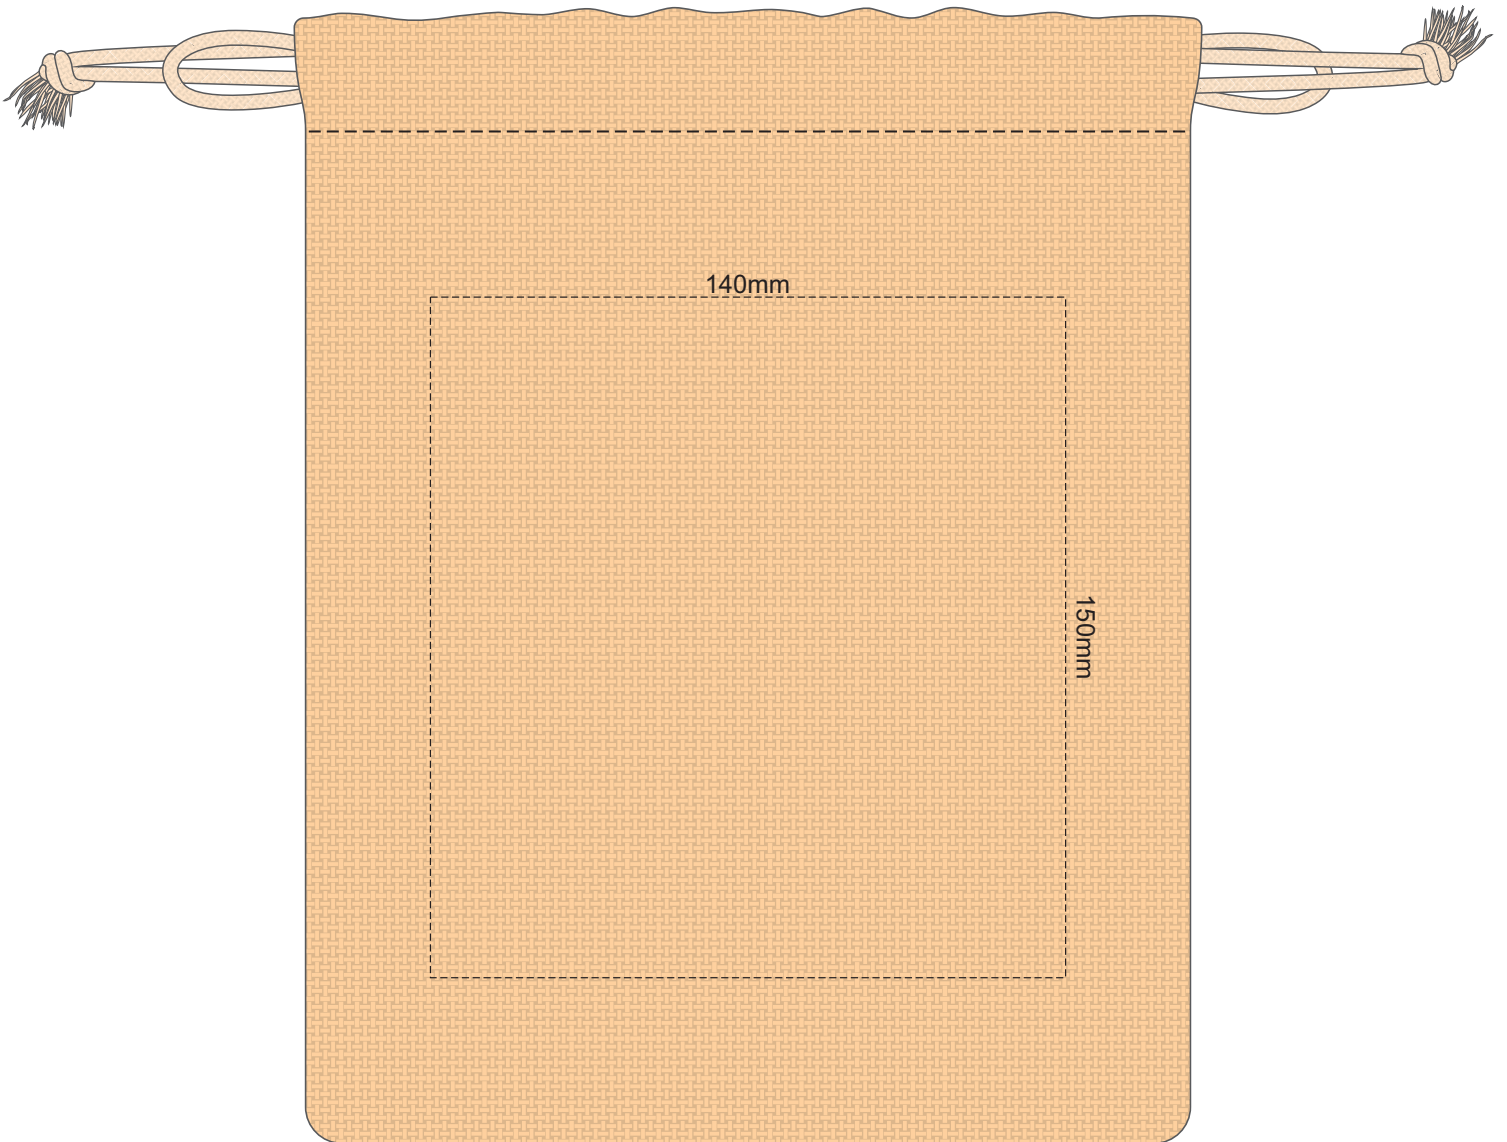

60% of Actual Size
Screen Print
Colourflex Transfer

Screen Print:
Please be aware the artwork will be significantly affected by the texture of the bag.
Fine detailing, small text will be lost in the texture of the bag and may not be legible.