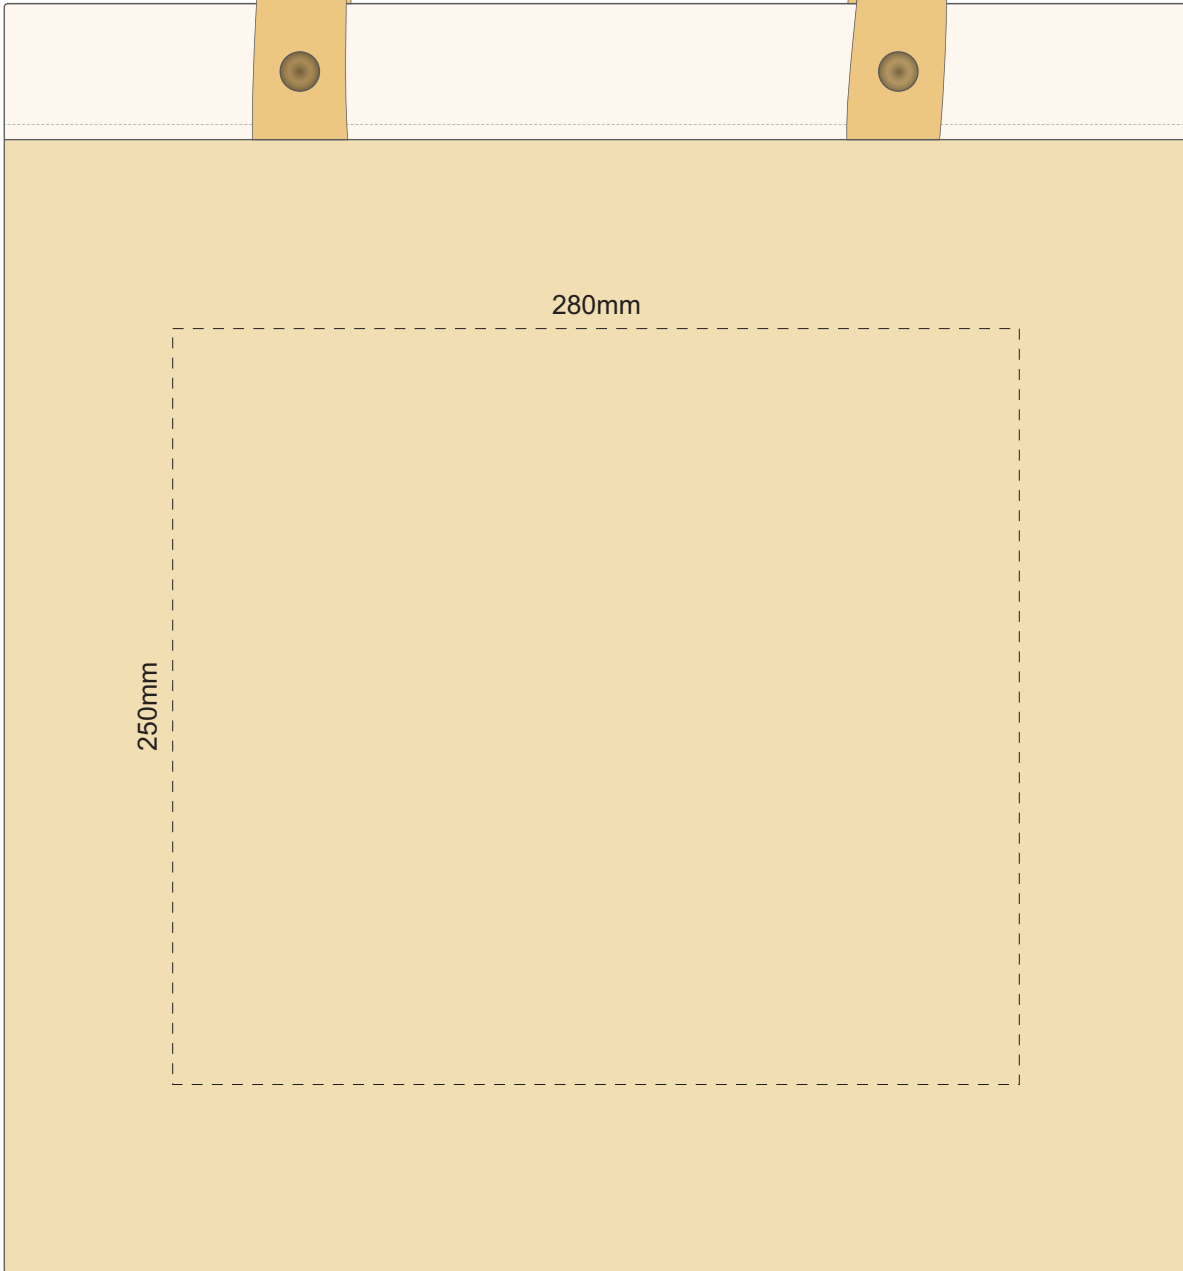

40% of Actual Size
Screen Print

40% of Actual Size
Colourflex Transfer

280mm

250mm