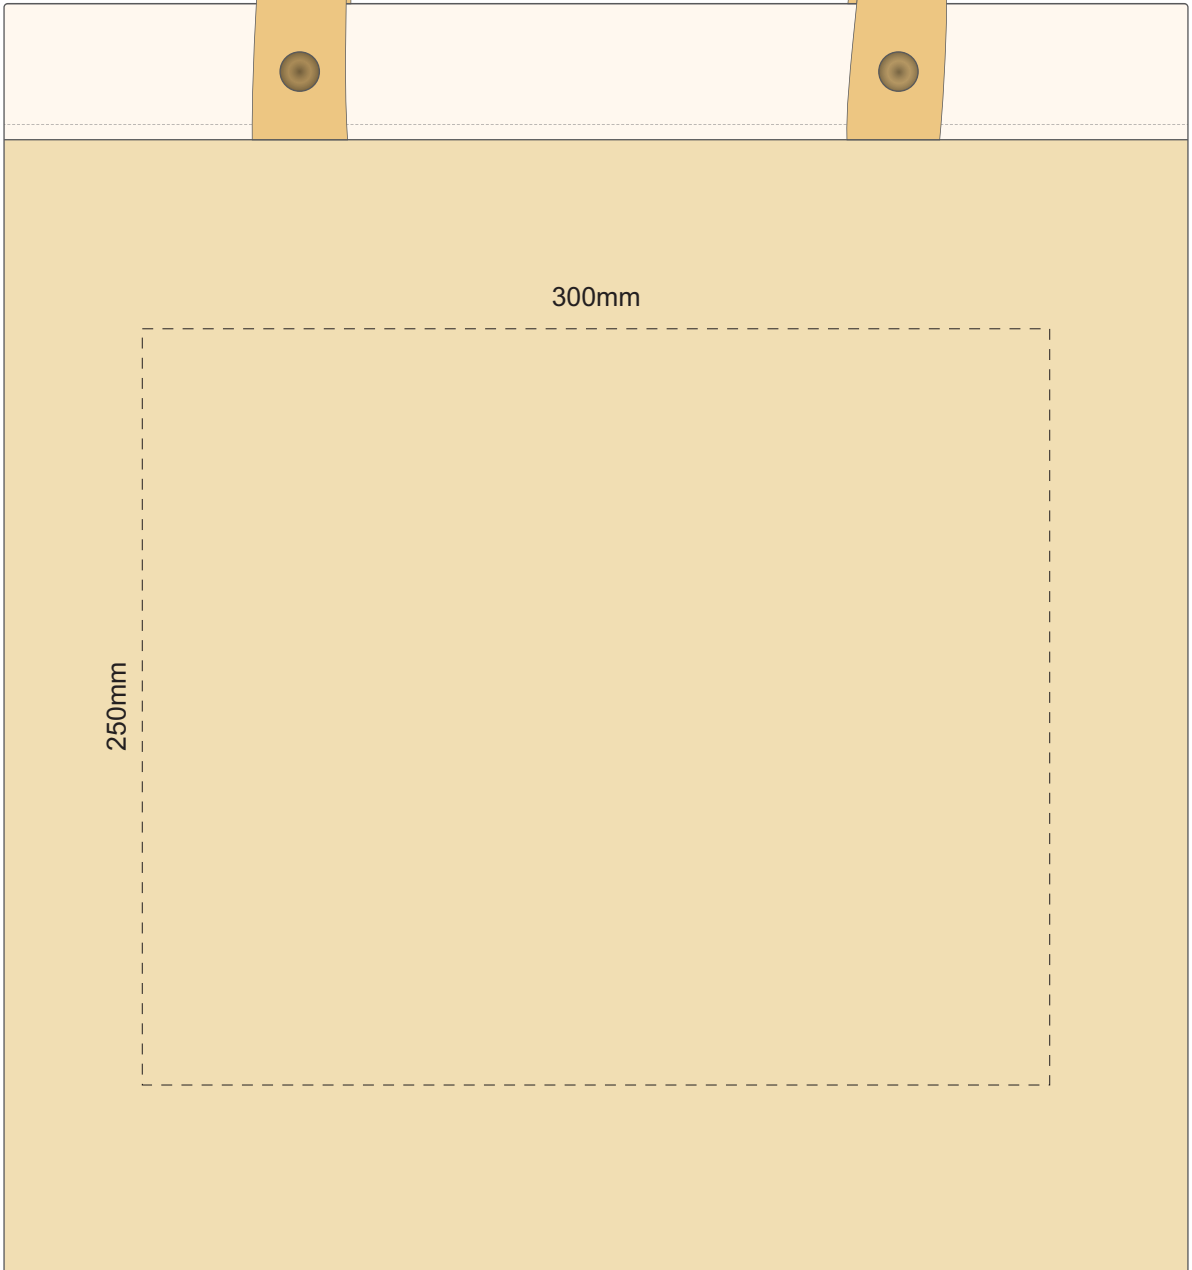

40% of Actual Size
Screen Print

40% of Actual Size
Colourflex Transfer

280mm

250mm