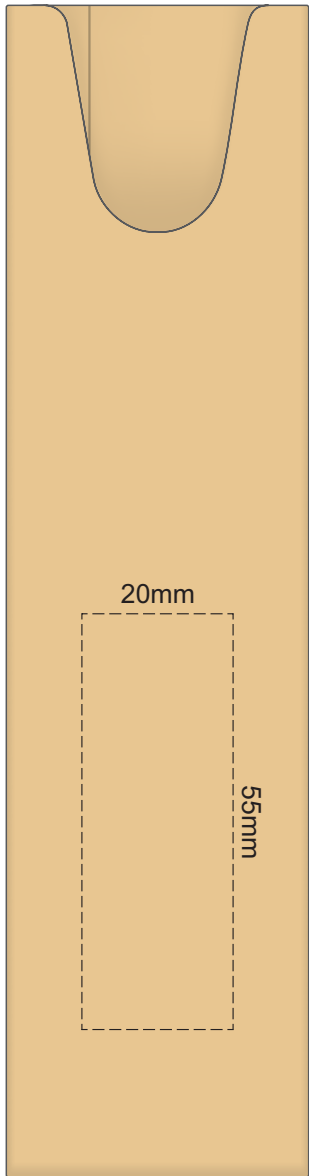

100% of Actual Size  
Pad Print

100% of Actual Size  
Pad Print (one side only)

100% of Actual Size  
Digital Packaging Print  
(one side only)

Digital Print is only available for natural option  
Artwork will be printed directly onto the product via CMYK printing (no white),  
colours will not be vibrant due to white ink not being available for this process.