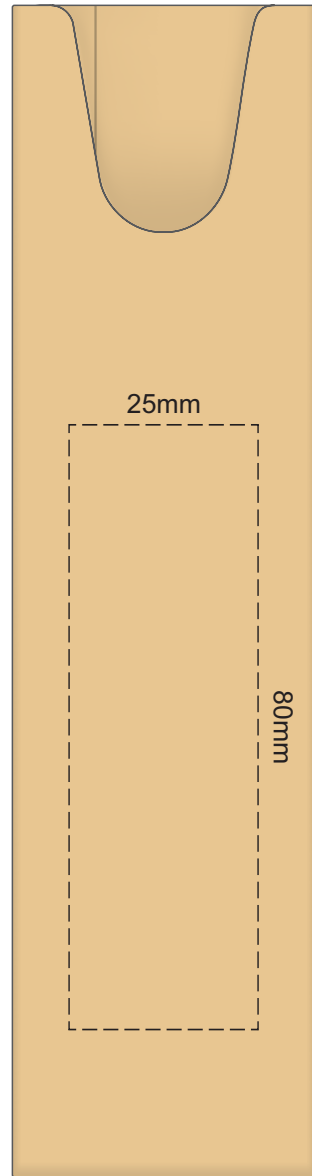

100% of Actual Size  
Pad Print

100% of Actual Size  
Pad Print (one side only)

100% of Actual Size  
Digital Packaging Print  
(one side only)

Digital Print is only available for natural option  
Artwork will be printed directly onto the product via CMYK printing (no white),  
colours will not be vibrant due to white ink not being available for this process.