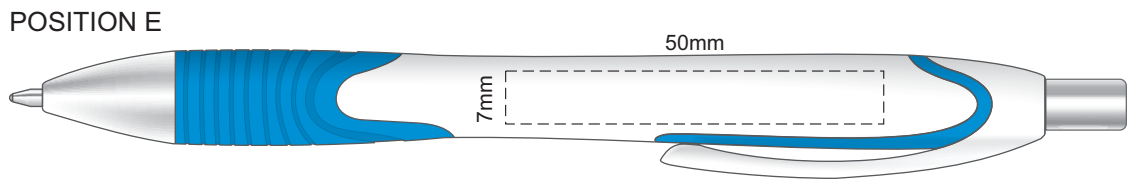

100% of Actual Size  
Pad Print

100% of Actual Size  
Pad Print (one side only)

100% of Actual Size  
Digital Packaging Print  
(one side only)

Digital Print is only available for natural option  
Artwork will be printed directly onto the product via CMYK printing (no white),  
colours will not be vibrant due to white ink not being available for this process.