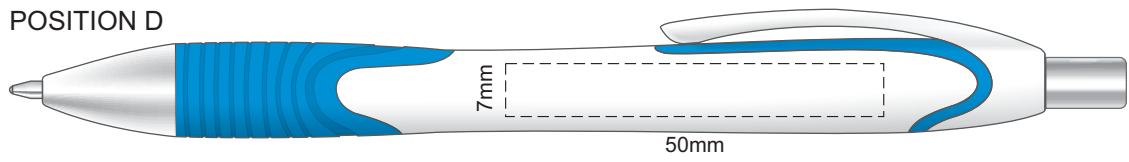

100% of Actual Size  
Pad Print

100% of Actual Size  
Pad Print (one side only)

100% of Actual Size  
Digital Packaging Print  
(one side only)

Digital Print is only available for natural option  
Artwork will be printed directly onto the product via CMYK printing (no white),  
colours will not be vibrant due to white ink not being available for this process.