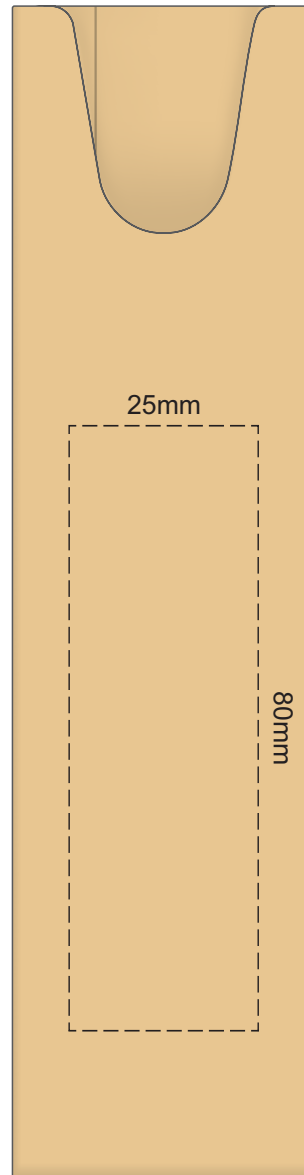

100% of Actual Size
Pad Print

POSITION D

POSITION E

100% of Actual Size
Pad Print (one side only)

100% of Actual Size
Digital Packaging Print
(one side only)

Digital Print is only available for natural option
Artwork will be printed directly onto the product via CMYK printing (no white),
colours will not be vibrant due to white ink not being available for this process.