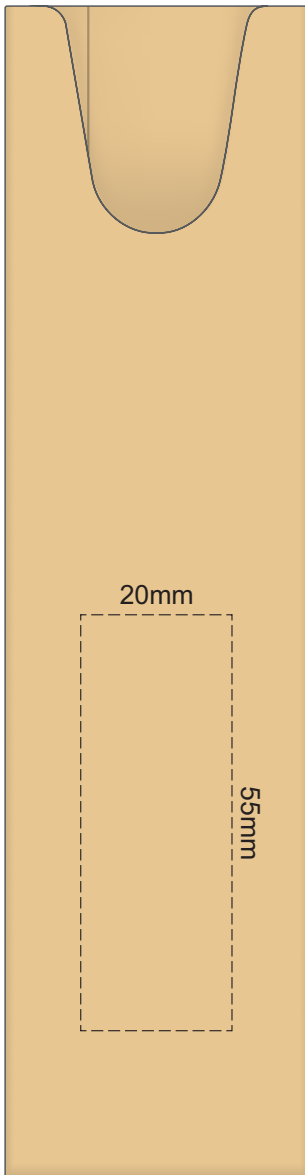

100% of Actual Size
Pad Print

POSITION D

POSITION E

100% of Actual Size
Pad Print (one side only)

100% of Actual Size
Digital Packaging Print
(one side only)

Digital Print is only available for natural option
Artwork will be printed directly onto the product via CMYK printing (no white),
colours will not be vibrant due to white ink not being available for this process.