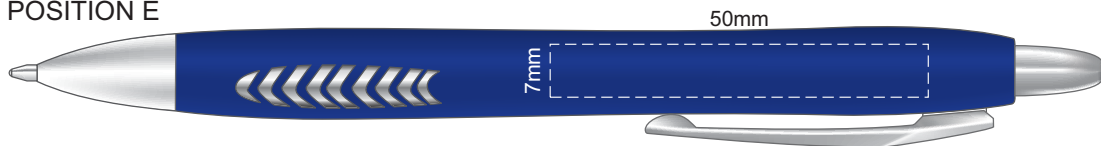

100% of Actual Size
Pad Print

POSITION D

POSITION E

100% of Actual Size
Pad Print (one side only)

100% of Actual Size
Digital Packaging Print
(one side only)

Digital Print is only available for natural option
Artwork will be printed directly onto the product via CMYK printing (no white),
colours will not be vibrant due to white ink not being available for this process.