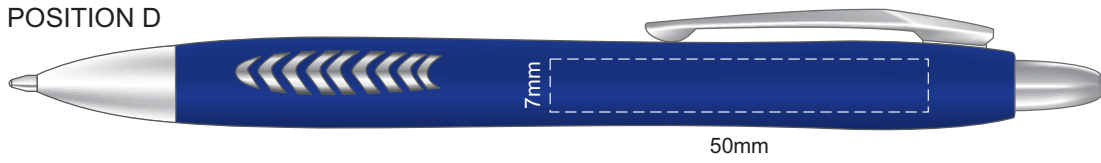

100% of Actual Size
Pad Print

POSITION D

POSITION E

100% of Actual Size
Pad Print (one side only)

100% of Actual Size
Digital Packaging Print
(one side only)

Digital Print is only available for natural option
Artwork will be printed directly onto the product via CMYK printing (no white),
colours will not be vibrant due to white ink not being available for this process.