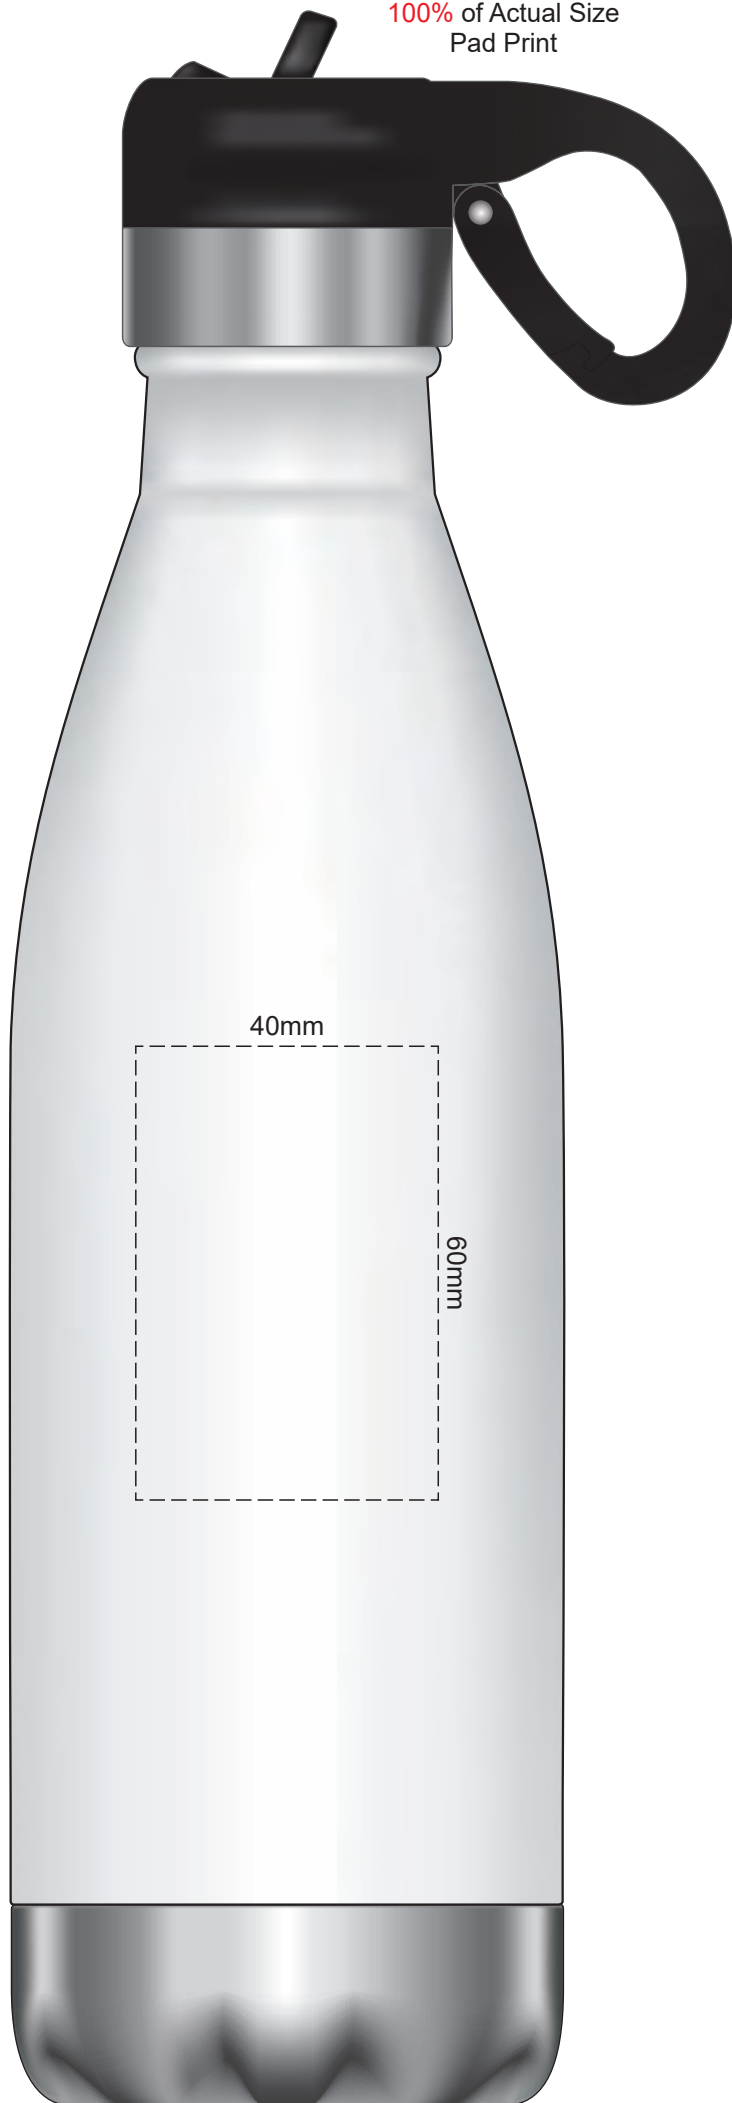

100% of Actual Size  
Pad Print

90% of Actual Size  
Screen Print

200mm

Approximately 15mm unprintable area

Approximately 15mm unprintable area  
100mm

Red Line = Exact opposites of the product  
(centre artwork to the red line)

100% of Actual Size  
Laser Engraving

Teal  
Light Blue  
Royal Blue  
Navy

60mm

90mm

Silver Engraves to a Natural Etch  
Colours Engraves to a Shiny Steel Finish

80% of Actual Size  
Rotary Digital  
(Gloss Finish)

228mm

100mm  
Approximately 1mm unprintable area

Approximately 1mm unprintable area

Red Line = Exact opposites of the product  
(centre artwork to the red line)