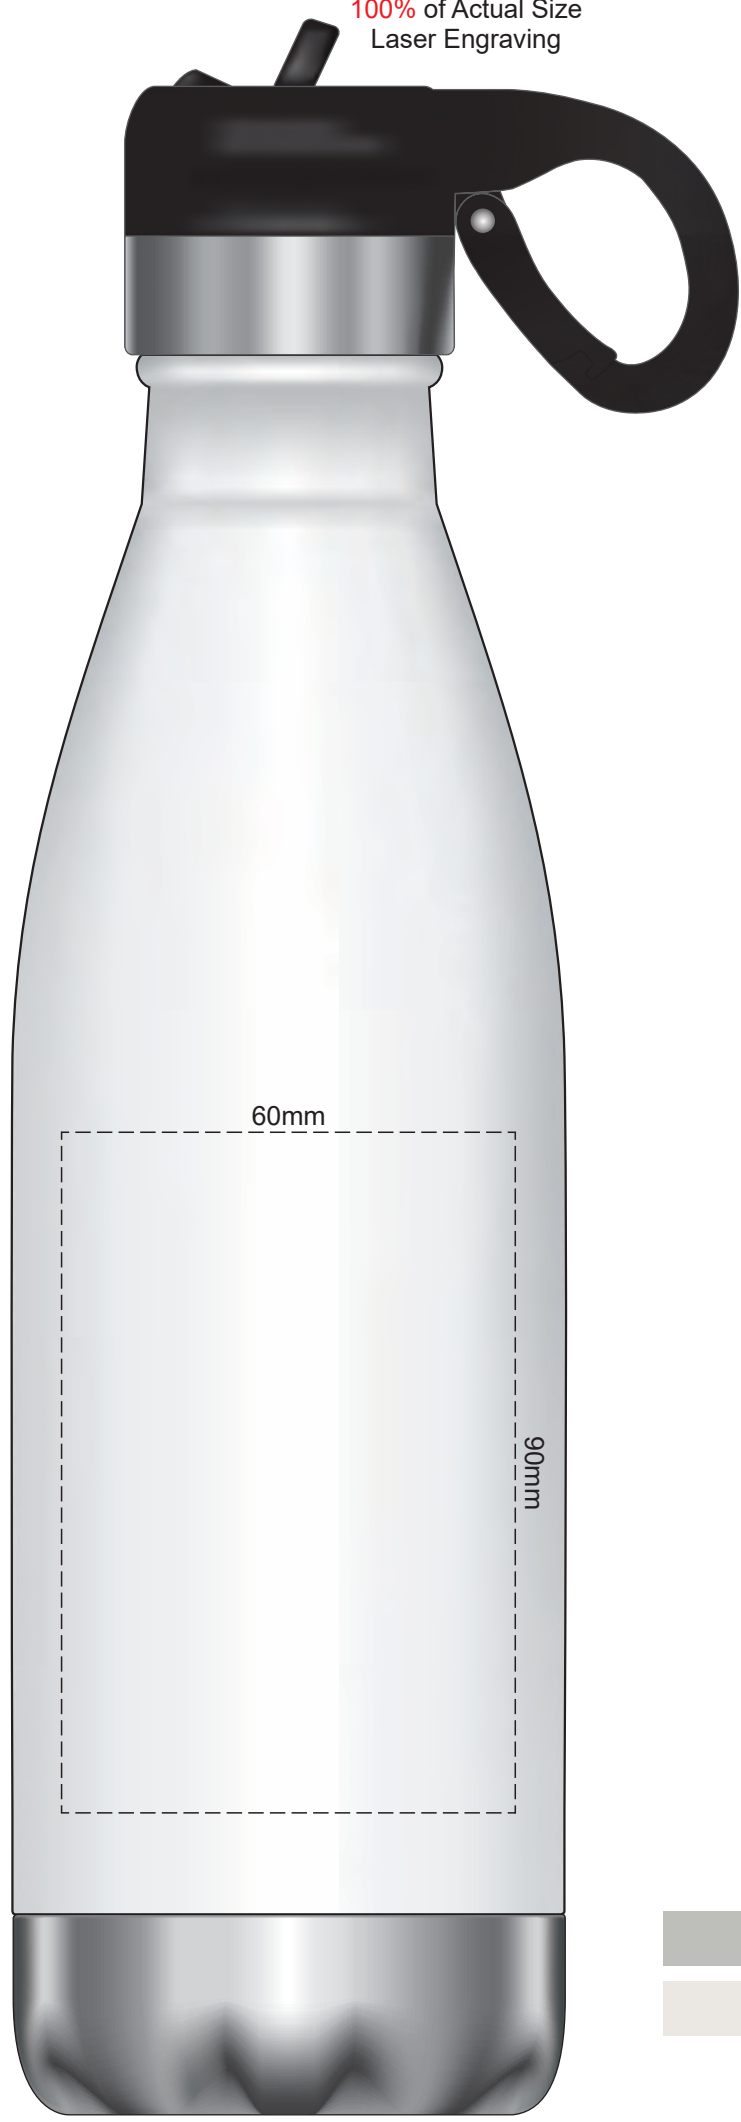

100% of Actual Size  
Pad Print

90% of Actual Size  
Screen Print

200mm

Approximately 15mm unprintable area

Approximately 15mm unprintable area  
100mm

Red Line = Exact opposites of the product  
(centre artwork to the red line)

100% of Actual Size  
Laser Engraving

Teal  
Light Blue  
Royal Blue  
Navy

60mm

90mm

Silver Engraves to a Natural Etch  
Colours Engraves to a Shiny Steel Finish

80% of Actual Size  
Rotary Digital  
(Gloss Finish)

228mm

100mm  
Approximately 1mm unprintable area

Approximately 1mm unprintable area

Red Line = Exact opposites of the product  
(centre artwork to the red line)