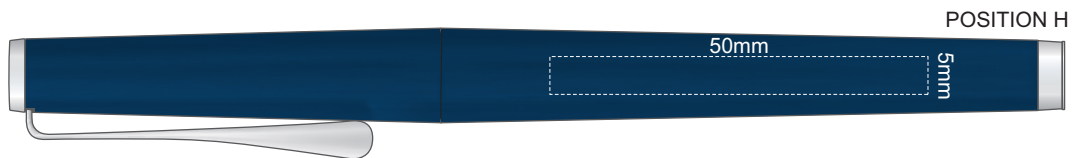

100% of Actual Size

Pad Print
Engraving

 Engraves to a Natural Etch

100% of Actual Size

Pad Print
Engraving

 Engraves to a Mirror Finish

100% of Actual Size

Pad Print
Engraving

 Engraves to a Mirror Finish

100% of Actual Size

Pad Print
Engraving

 Engraves to a Natural Etch

100% of Actual Size

Pad Print
Engraving

 Engraves to a Mirror Finish

100% of Actual Size

Pad Print
Engraving

 Engraves to a Mirror Finish