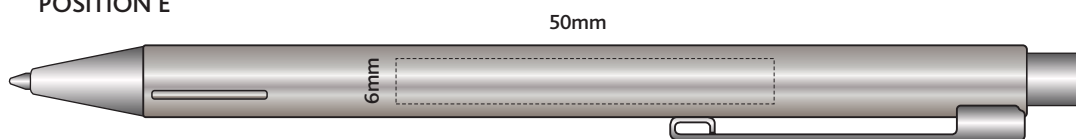

Actual Size: 100% when viewed on A4 paper

Pad Print

POSITION D

POSITION E

Laser Engraving

POSITION D

POSITION E

Engraves to a Natural Etch Finish