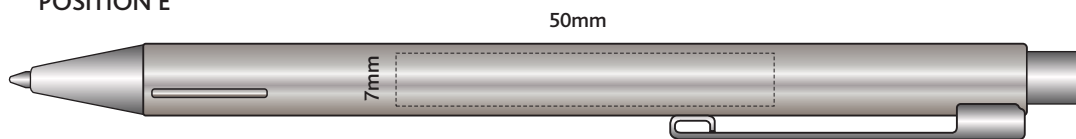

Actual Size: 100% when viewed on A4 paper

Pad Print

POSITION D

POSITION E

Laser Engraving

POSITION D

POSITION E

Engraves to a Natural Etch Finish