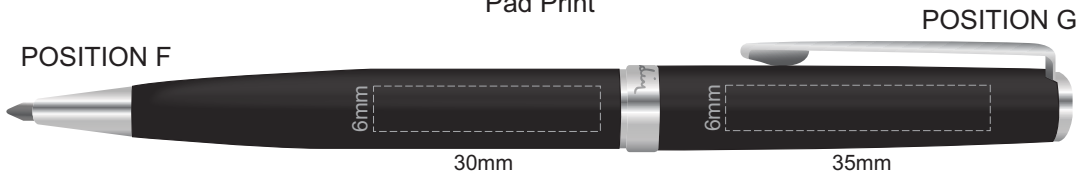

100% of Actual Size
Pad Print

100% of Actual Size
Laser Engraving

Engraves to a Silver mirror finish

100% of Actual Size
Pad Print

100% of Actual Size
Laser Engraving

Chrome engraves to a Silver Natural Etch

100% of Actual Size
Pad Print

100% of Actual Size
Laser Engraving

■ Matt Silver engraves to a Silver Natural Etch