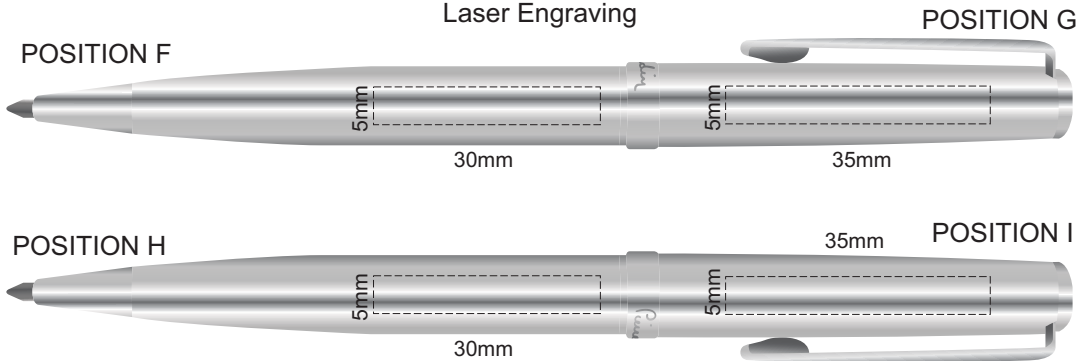

100% of Actual Size
Pad Print

100% of Actual Size
Laser Engraving

Engraves to a Silver mirror finish

100% of Actual Size
Pad Print

100% of Actual Size
Laser Engraving

Chrome engraves to a Silver Natural Etch

100% of Actual Size
Pad Print

100% of Actual Size
Laser Engraving

■ Matt Silver engraves to a Silver Natural Etch