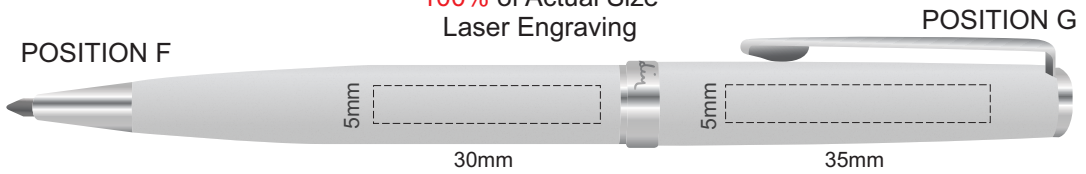

100% of Actual Size
Pad Print

100% of Actual Size
Laser Engraving

Engraves to a Silver mirror finish

100% of Actual Size
Pad Print

100% of Actual Size
Laser Engraving

Chrome engraves to a Silver Natural Etch

100% of Actual Size
Pad Print

100% of Actual Size
Laser Engraving

■ Matt Silver engraves to a Silver Natural Etch