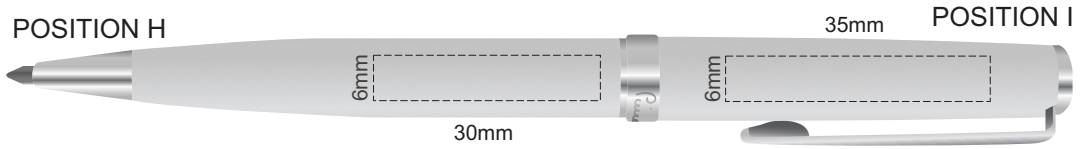

100% of Actual Size
Pad Print

100% of Actual Size
Laser Engraving

Engraves to a Silver mirror finish

100% of Actual Size
Pad Print

100% of Actual Size
Laser Engraving

Chrome engraves to a Silver Natural Etch

100% of Actual Size
Pad Print

100% of Actual Size
Laser Engraving

■ Matt Silver engraves to a Silver Natural Etch