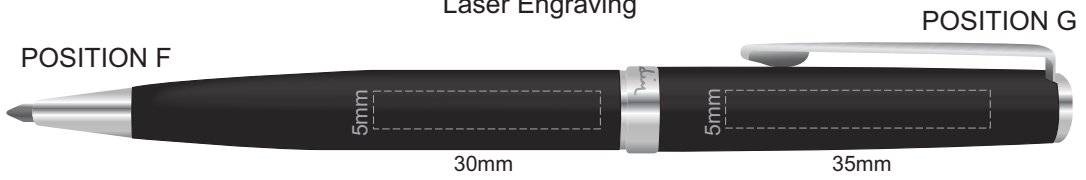

100% of Actual Size
Pad Print

100% of Actual Size
Laser Engraving

Engraves to a Silver mirror finish

100% of Actual Size
Pad Print

100% of Actual Size
Laser Engraving

Chrome engraves to a Silver Natural Etch

100% of Actual Size
Pad Print

100% of Actual Size
Laser Engraving

■ Matt Silver engraves to a Silver Natural Etch