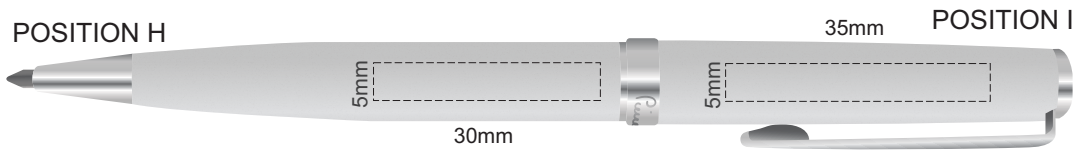

100% of Actual Size
Pad Print

100% of Actual Size
Laser Engraving

Engraves to a Silver mirror finish

100% of Actual Size
Pad Print

100% of Actual Size
Laser Engraving

Chrome engraves to a Silver Natural Etch

100% of Actual Size
Pad Print

100% of Actual Size
Laser Engraving

■ Matt Silver engraves to a Silver Natural Etch