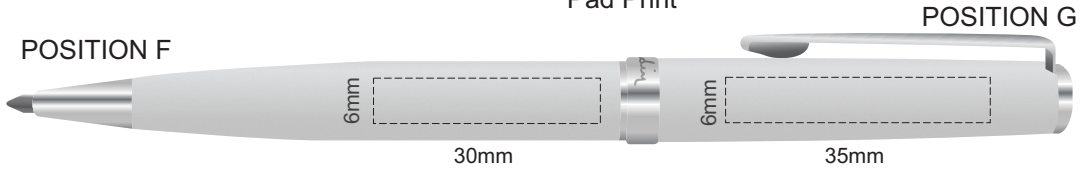

100% of Actual Size
Pad Print

100% of Actual Size
Laser Engraving

Engraves to a Silver mirror finish

100% of Actual Size
Pad Print

100% of Actual Size
Laser Engraving

Chrome engraves to a Silver Natural Etch

100% of Actual Size
Pad Print

100% of Actual Size
Laser Engraving

■ Matt Silver engraves to a Silver Natural Etch