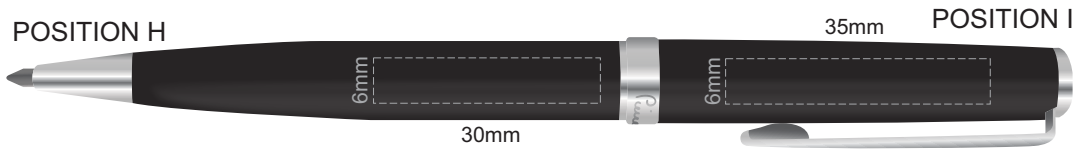

100% of Actual Size
Pad Print

100% of Actual Size
Laser Engraving

Engraves to a Silver mirror finish

100% of Actual Size
Pad Print

100% of Actual Size
Laser Engraving

Chrome engraves to a Silver Natural Etch

100% of Actual Size
Pad Print

100% of Actual Size
Laser Engraving

■ Matt Silver engraves to a Silver Natural Etch