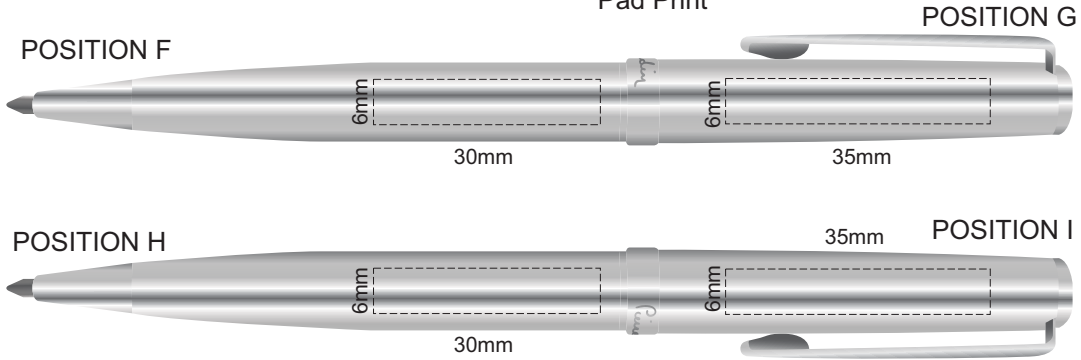

100% of Actual Size
Pad Print

100% of Actual Size
Laser Engraving

Engraves to a Silver mirror finish

100% of Actual Size
Pad Print

100% of Actual Size
Laser Engraving

Chrome engraves to a Silver Natural Etch

100% of Actual Size
Pad Print

100% of Actual Size
Laser Engraving

■ Matt Silver engraves to a Silver Natural Etch