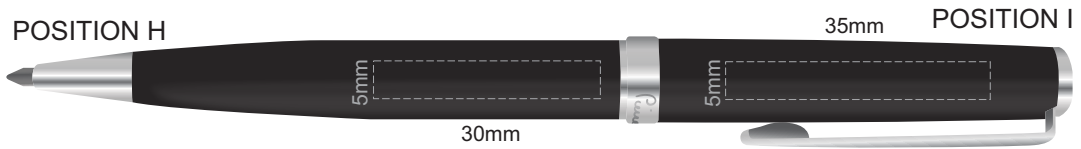

100% of Actual Size
Pad Print

100% of Actual Size
Laser Engraving

Engraves to a Silver mirror finish

100% of Actual Size
Pad Print

100% of Actual Size
Laser Engraving

Chrome engraves to a Silver Natural Etch

100% of Actual Size
Pad Print

100% of Actual Size
Laser Engraving

■ Matt Silver engraves to a Silver Natural Etch