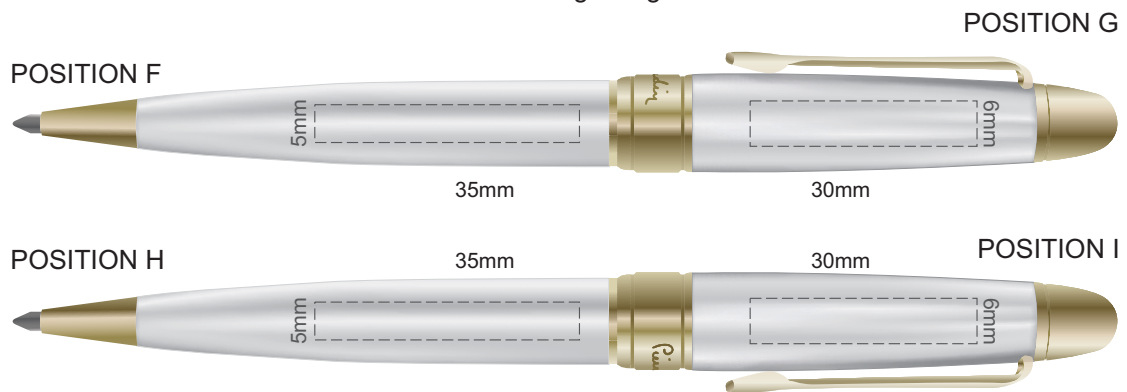

100% of Actual Size
Laser Engraving

 Engraves to Brass finish

100% of Actual Size
Laser Engraving

 Engraves to Natural Etch