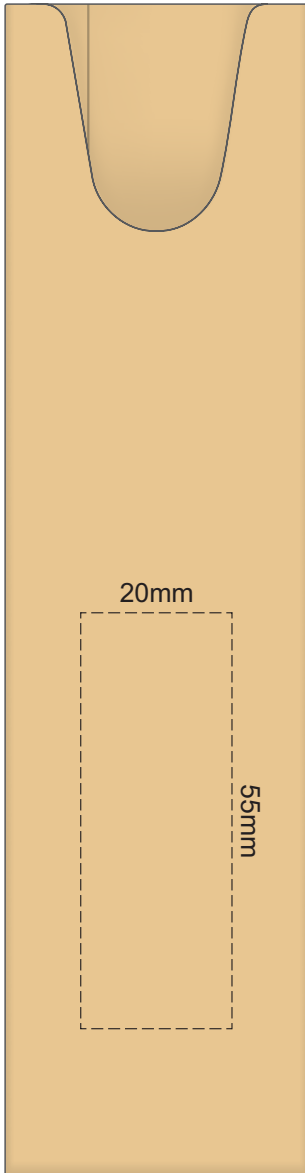

100% of Actual Size
Screen Print
(multi colour loose registration)

100% of Actual Size
Screen Print (one colour)

100% of Actual Size
Pad Print

100% of Actual Size
Direct Digital

100% of Actual Size
Pad Print (one side only)

100% of Actual Size
Digital Packaging Print
(one side only)

Digital Print is only available for natural option
Artwork will be printed directly onto the product via CMYK printing (no white),
colours will not be vibrant due to white ink not being available for this process.