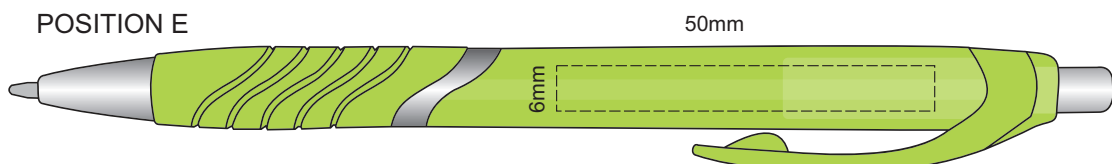

100% of Actual Size
Screen Print
(multi colour loose registration)

100% of Actual Size
Screen Print (one colour)

100% of Actual Size
Pad Print

100% of Actual Size
Direct Digital

100% of Actual Size
Pad Print (one side only)

100% of Actual Size
Digital Packaging Print
(one side only)

Digital Print is only available for natural option
Artwork will be printed directly onto the product via CMYK printing (no white),
colours will not be vibrant due to white ink not being available for this process.