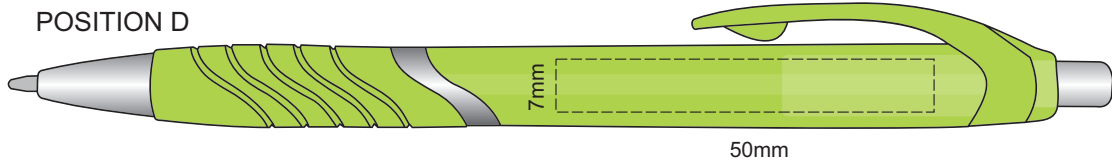

100% of Actual Size
Screen Print
(multi colour loose registration)

100% of Actual Size
Screen Print (one colour)

100% of Actual Size
Pad Print

100% of Actual Size
Direct Digital

100% of Actual Size
Pad Print (one side only)

100% of Actual Size
Digital Packaging Print
(one side only)

Digital Print is only available for natural option
Artwork will be printed directly onto the product via CMYK printing (no white),
colours will not be vibrant due to white ink not being available for this process.