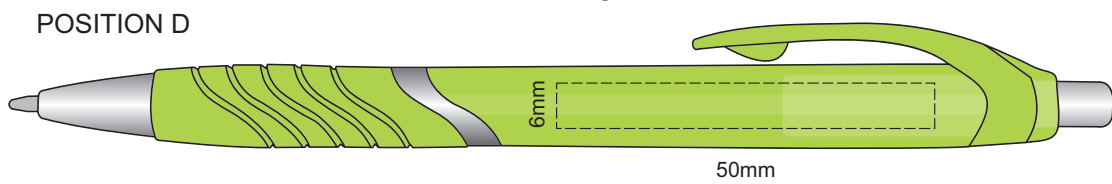

100% of Actual Size
Screen Print
(multi colour loose registration)

100% of Actual Size
Screen Print (one colour)

100% of Actual Size
Pad Print

100% of Actual Size
Direct Digital

100% of Actual Size
Pad Print (one side only)

100% of Actual Size
Digital Packaging Print
(one side only)

Digital Print is only available for natural option
Artwork will be printed directly onto the product via CMYK printing (no white),
colours will not be vibrant due to white ink not being available for this process.