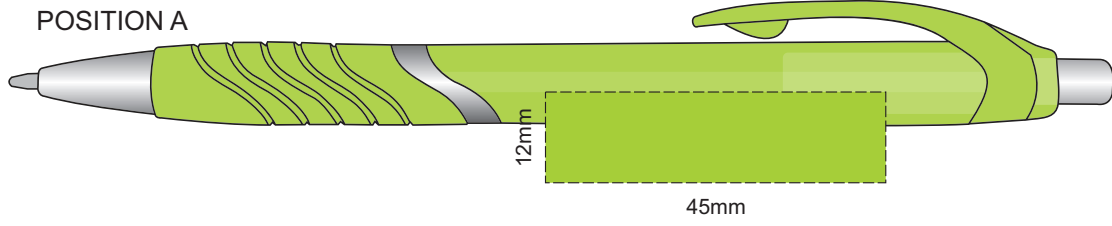

100% of Actual Size
Screen Print
(multi colour loose registration)

100% of Actual Size
Screen Print (one colour)

100% of Actual Size
Pad Print

100% of Actual Size
Direct Digital

100% of Actual Size
Pad Print (one side only)

100% of Actual Size
Digital Packaging Print
(one side only)

Digital Print is only available for natural option
Artwork will be printed directly onto the product via CMYK printing (no white),
colours will not be vibrant due to white ink not being available for this process.