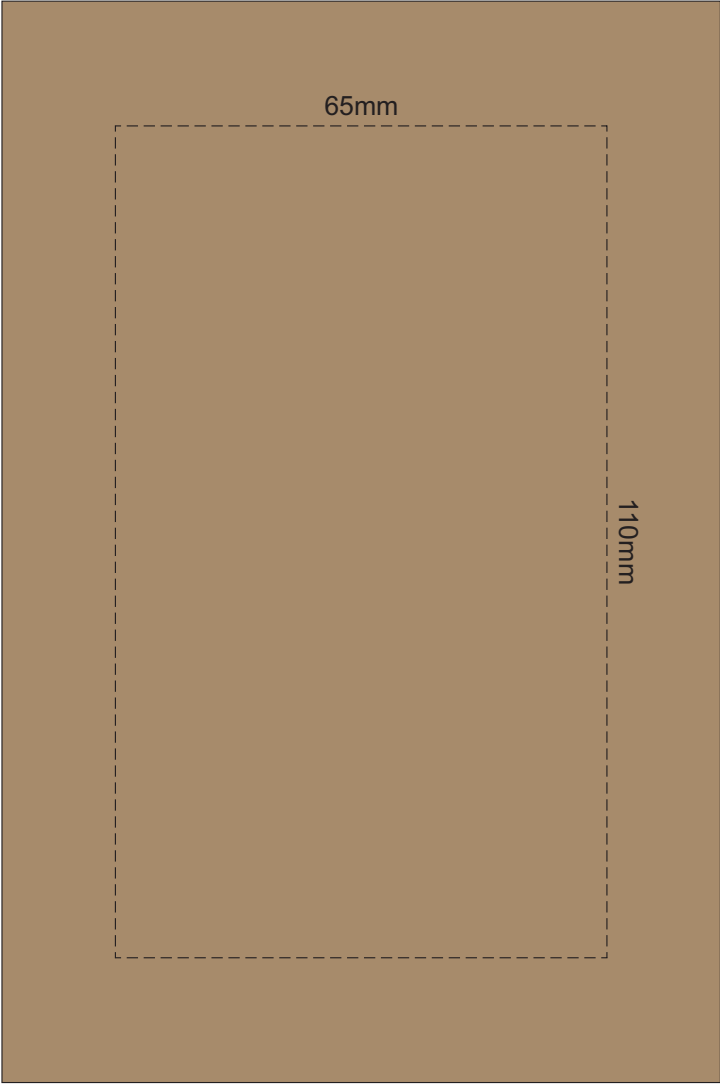

100% of Actual Size
Digital Packaging Print
FRONT