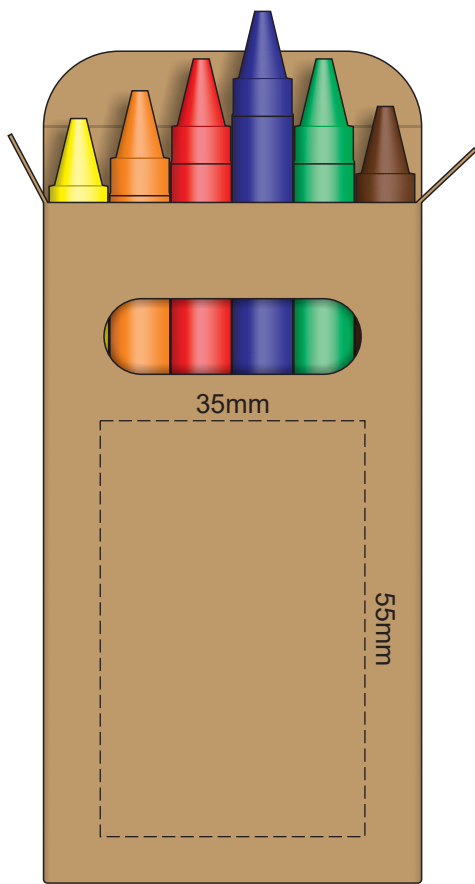

100% of Actual Size
Pad Print

FRONT

BACK

50% of Actual Size
Screen Print

250mm

250mm