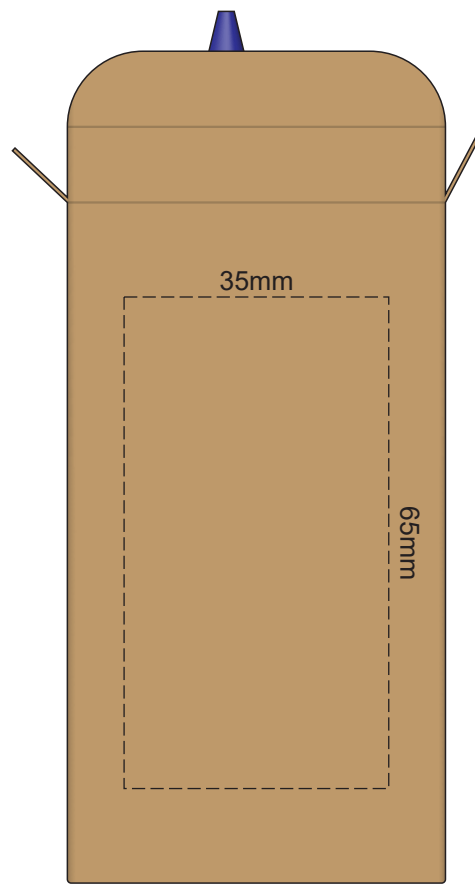

100% of Actual Size
Pad Print

FRONT

BACK

50% of Actual Size
Screen Print

250mm

250mm