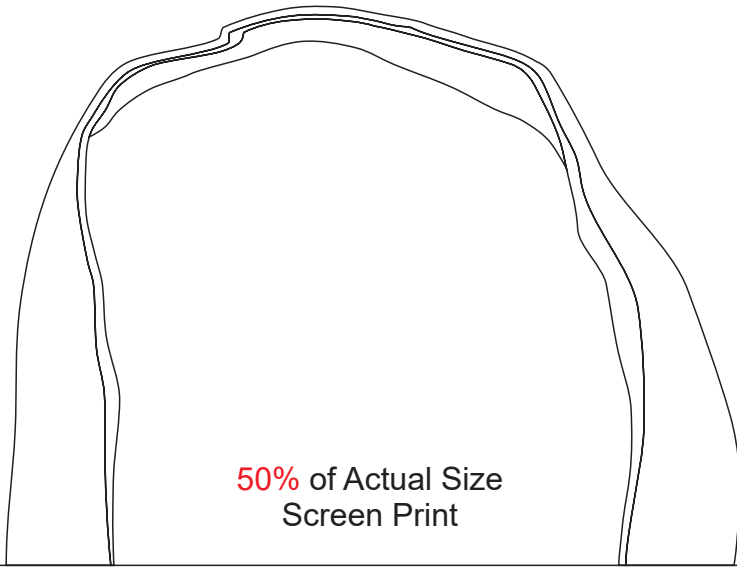

100% of Actual Size
Pad Print

FRONT

BACK

50% of Actual Size
Screen Print

250mm

250mm