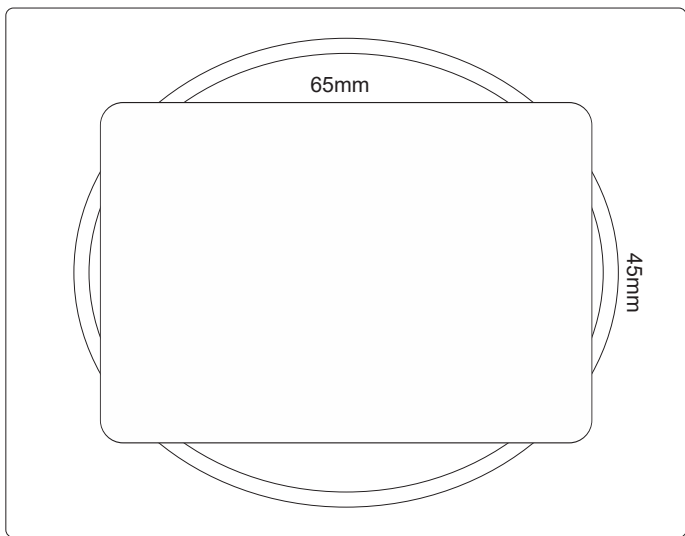

100% of Actual Size
Embossed
Colour Over Print (one colour only)

202mm

8mm

Red Line = Exact opposites of the product
(centre artwork to the red line)

Digital Label - Poly Bag

Blue Line = The SIGNIFICANT PRINT AREA
(Keep all critical images & text within this box)
Black Line = Maximum print area
Pink Line = Bleed off to here