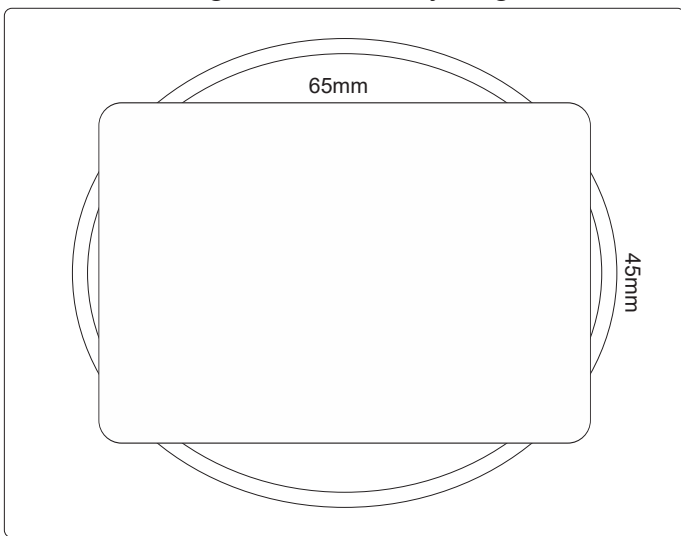

100% of Actual Size
Debossed
Colour Fill (two col max)

202mm

8mm

Red Line = Exact opposites of the product
(centre artwork to the red line)

Digital Label - Poly Bag

Blue Line = The SIGNIFICANT PRINT AREA
(Keep all critical images & text within this box)
Black Line = Maximum print area
Pink Line = Bleed off to here