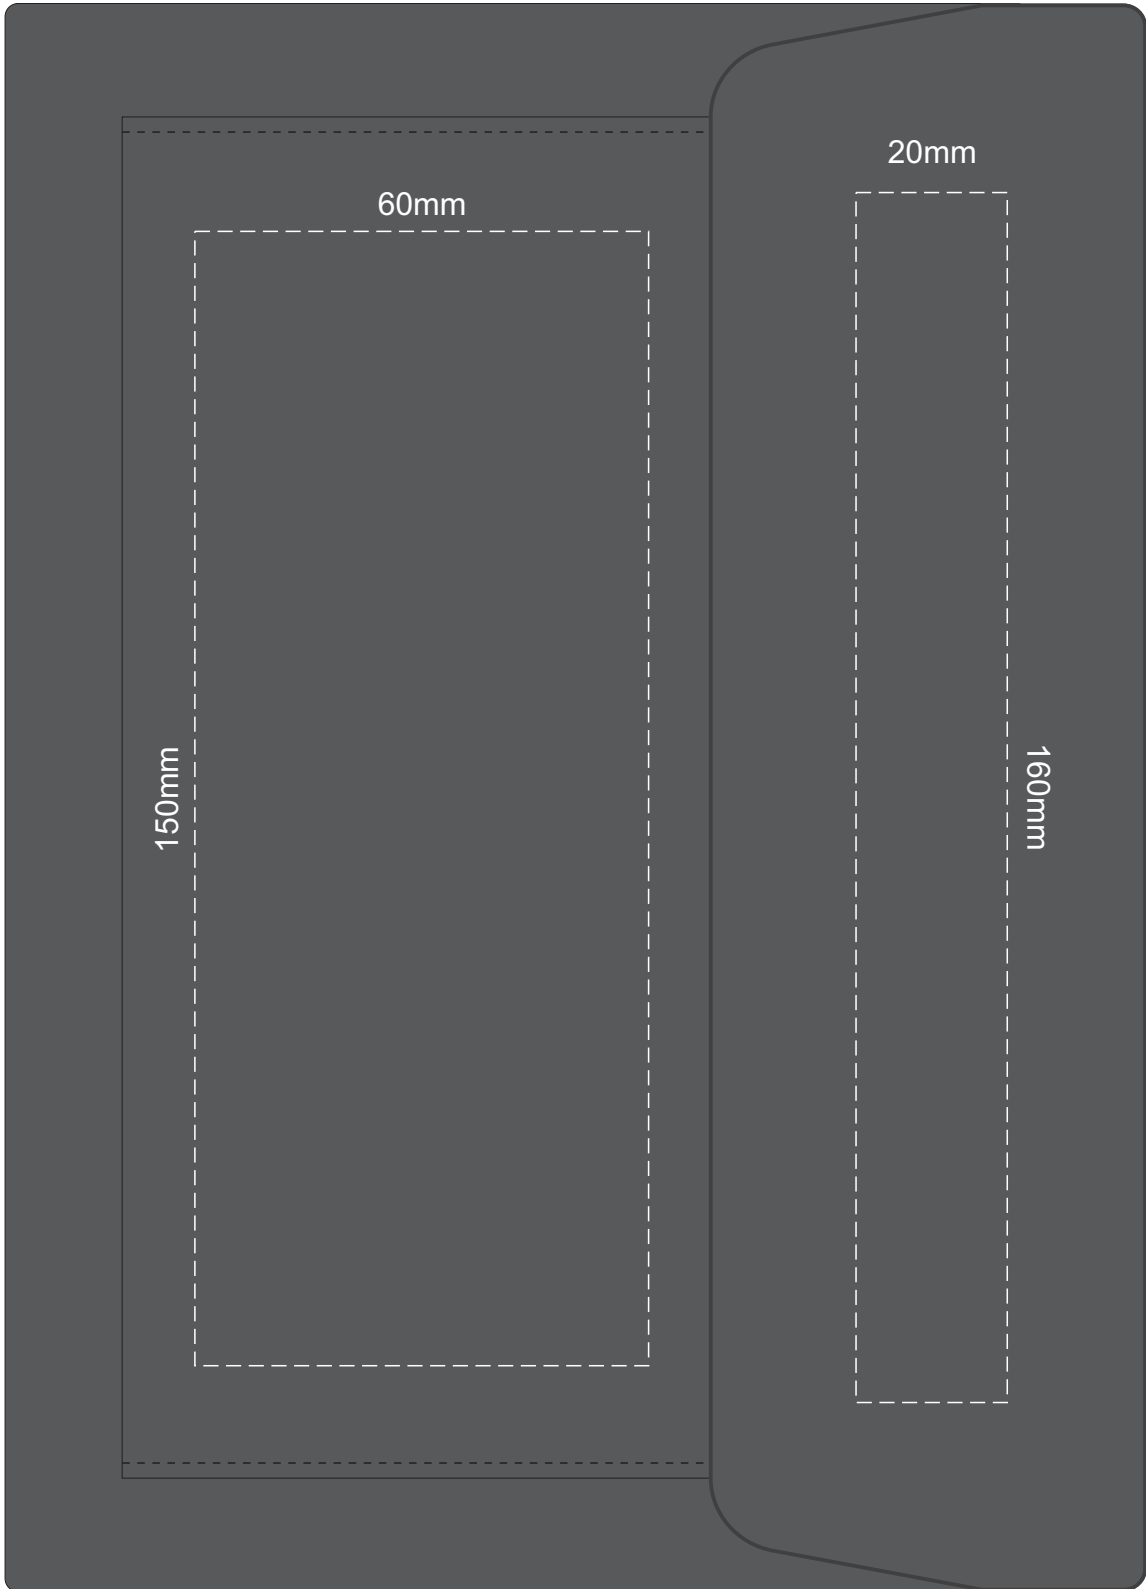

100% of Actual Size  
Screen Print (one colour)

100% of Actual Size  
Thermo Debossing

Thermo Deboss Finish