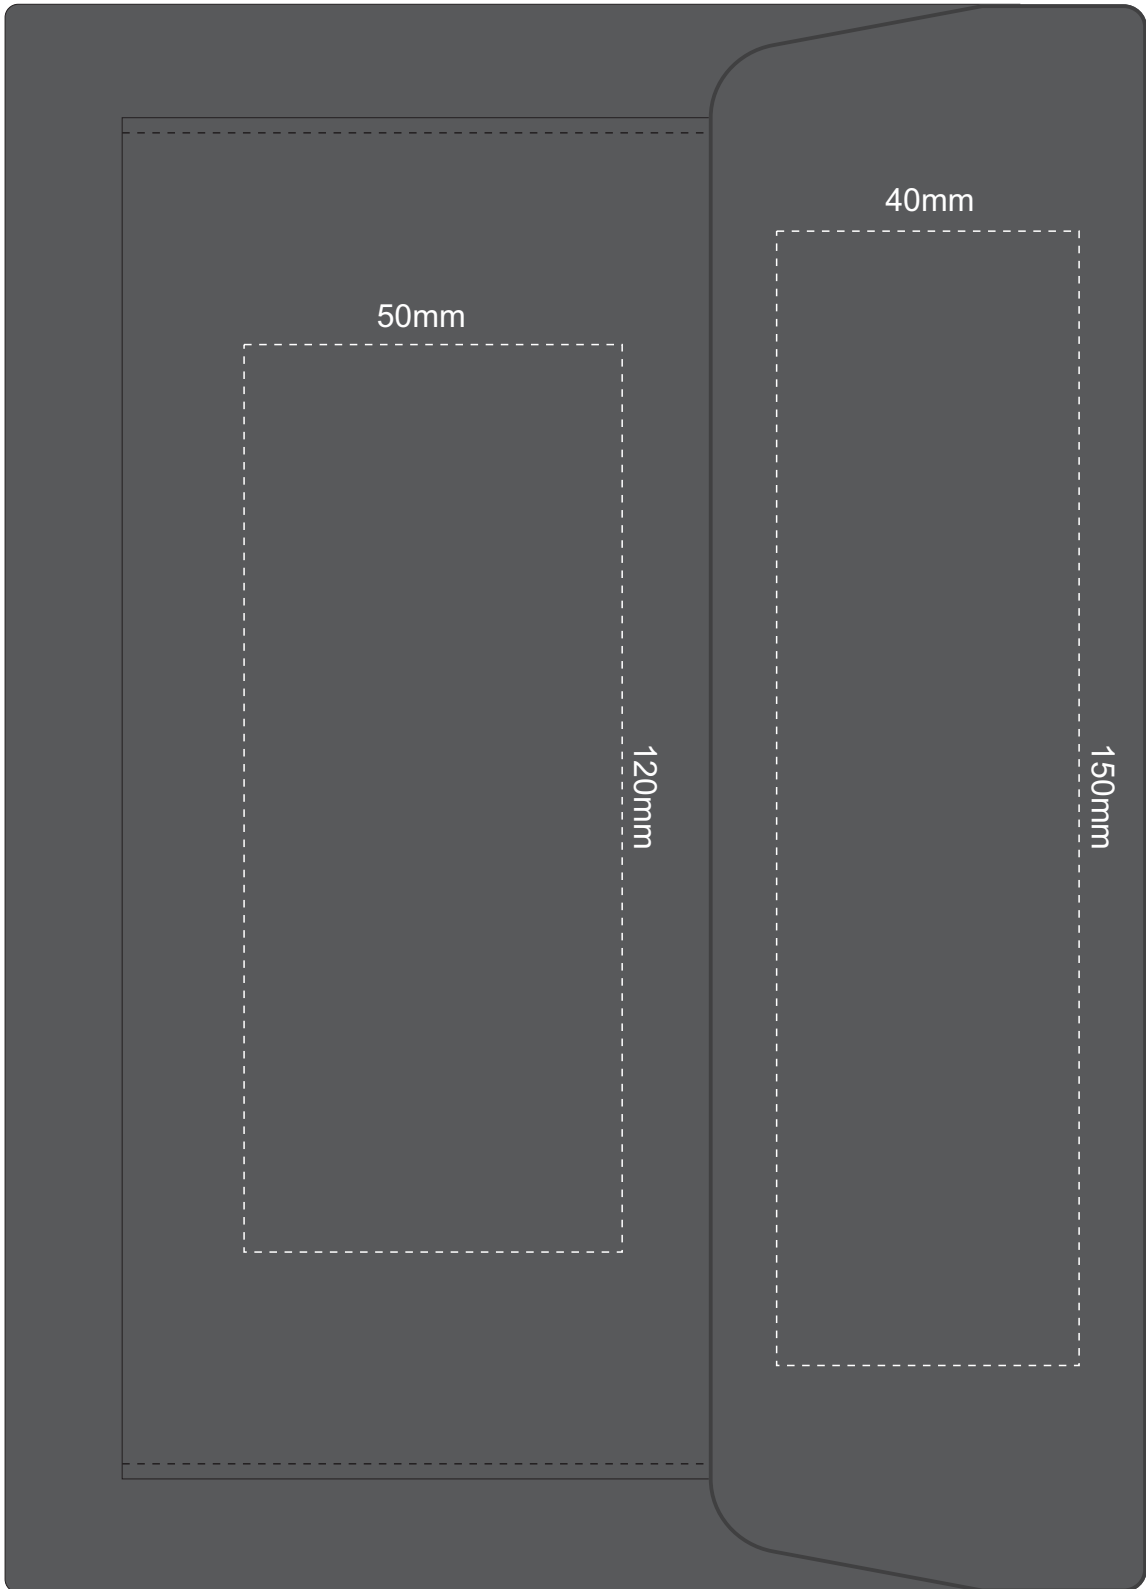

100% of Actual Size  
Screen Print (one colour)

100% of Actual Size  
Thermo Debossing

Thermo Deboss Finish