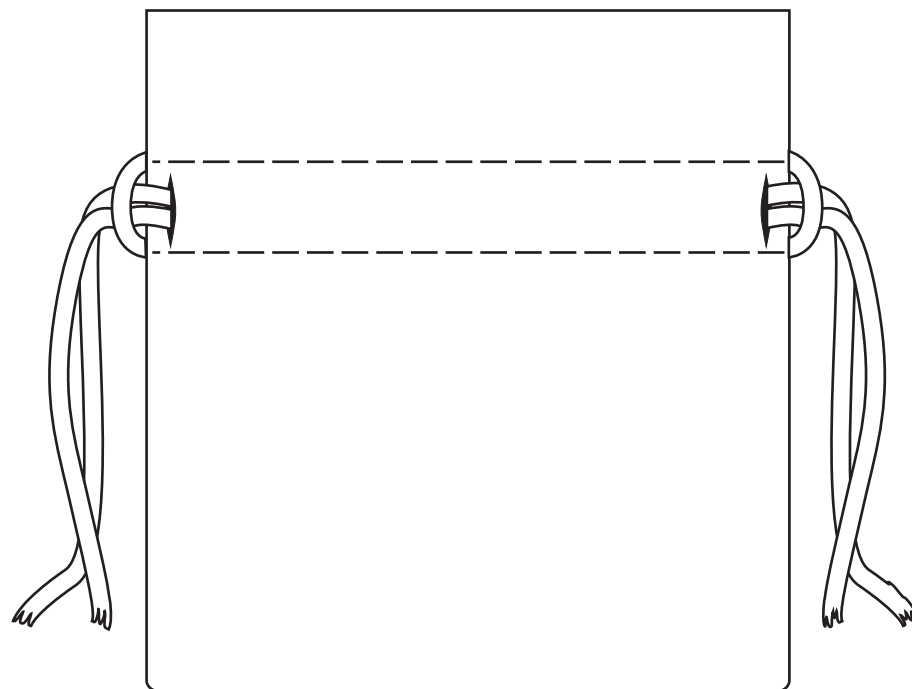

100% of Actual Size
Sublimation Side 1

100% of Actual Size
Sublimation Side 2

White artwork will not print white.
White will be the natural colour of the product.

100% of Actual Size
Sublimation Template

Front

Back

Blue Line = The SIGNIFICANT PRINT AREA
(Keep all critical images & text within this box)
Black Line = Maximum print area
Pink Line = Bleed off to here