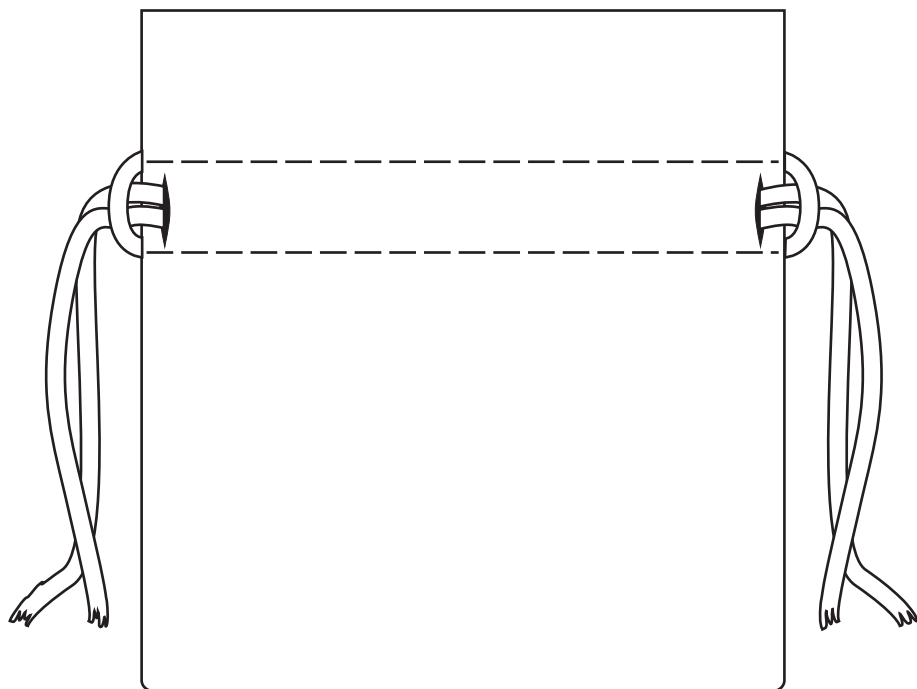

100% of Actual Size
Sublimation Side 1

100% of Actual Size
Sublimation Side 2

White artwork will not print white.
White will be the natural colour of the product.

100% of Actual Size
Sublimation Template

Front

Back

Blue Line = The SIGNIFICANT PRINT AREA
(Keep all critical images & text within this box)
Black Line = Maximum print area
Pink Line = Bleed off to here